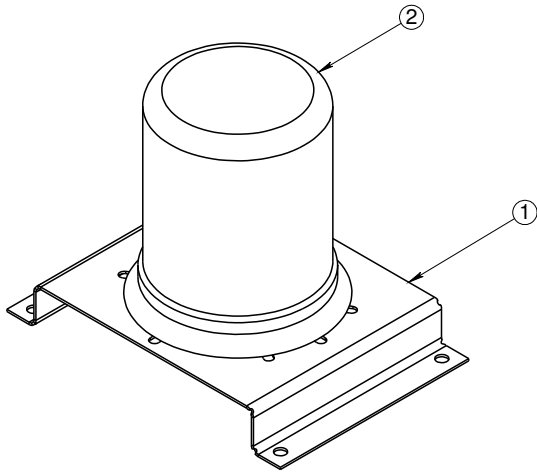

204J78 - Strobe Light, Rear

#	Part #	Description	QTY	Details
1	5217617	BRACKET, MINI BARLIGHT	1	
2	61935	BEACON, LED	1	
3	20529	FT TUBING, 3/8" NYLON	8	
4	20139	CLAMP, 1/2" RUBBER COATED	3	
5	203429	CONSOLE, STROBE	1	Page 16