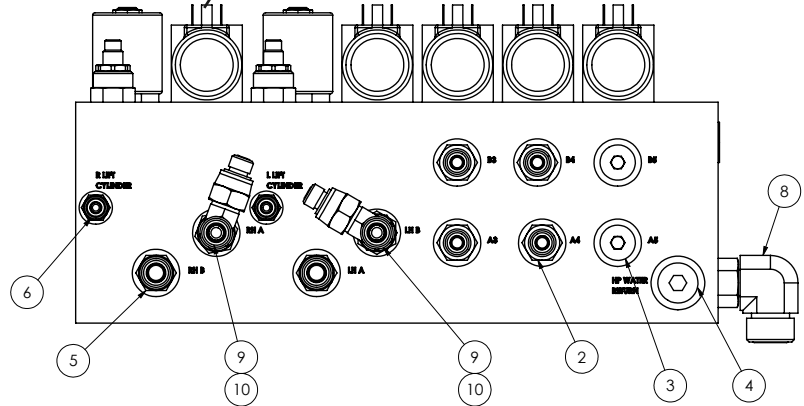

[SCHWARZE CUSTOMER SERVICE NOTE]

Requires:

24308 - Din Connector - 2 each