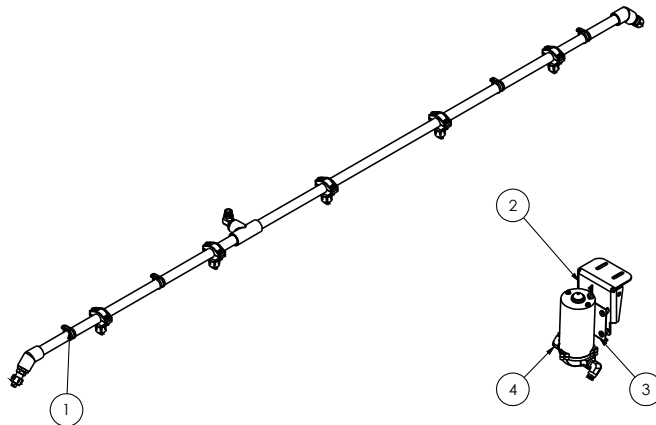

204B26 - Front Spraybar Components

#	Part #	Description	QTY	Details
1	203Z77	SPRAY BAR, FRONT, P2C	1	Page 77
2	5218608	BRKT, WATER PUMP MOUNT, S-SERI	1	
3	21323	PUMP, 12 VOLT WATER	1	
4	20656	ELBOW, 90, 3/8 NPT X 3/8 P2C	2	
5	26965	TEE, STREET RUN 1/4 NPT	1	

#	Part #	Description	QTY	Details
6	54240	ADAPTER, 1/4 NPT X 3/8 P2C	1	
7	20529	HOSE, 3/8" X 78" NYLON	84"	
8	62919	SWITCH, CARLING V SERIES, OFF-ON, NO ROCKER	1	
9	62704	SWITCH ACTUATOR, SPRAY BAR	1