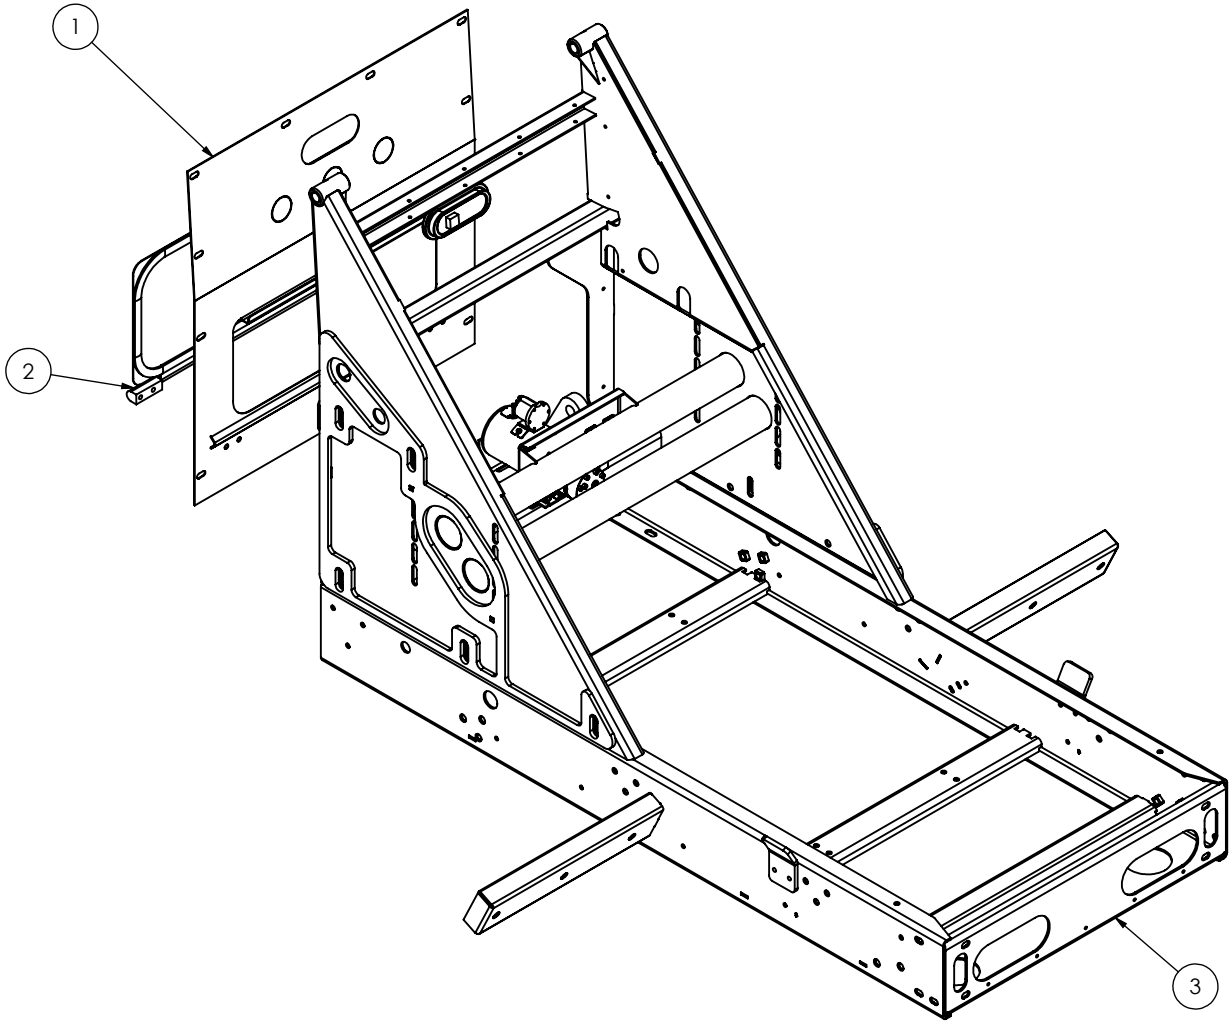

Section 5 - Sweeper & Truck Body

204L94 - Frame Components

#	Part #	Description	QTY	Details
1	525424	REAR PANEL, WELDMENT	1	
2	204A55	REAR INSP DOOR ASSY, S-SERIES	1	Page 42
3	525146	FRAME, SWEEPER, T-4	1	

#	Part #	Description	QTY	Details
4	59875	GROMMET, OVAL 6"	1	
5	55625	LIGHT, 6.5" WIDE, RED LED	1	
6	29437	BUMPER, RUBBER 1.25 D X 1.875 L	1