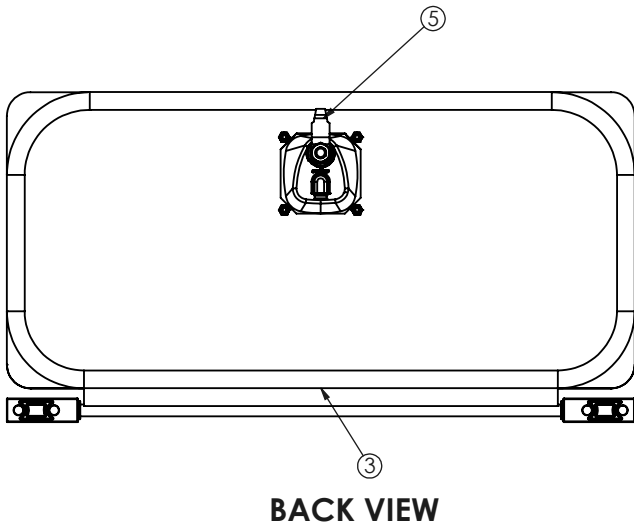

Section 4 - Side Brooms

This Page Intentionally Left Blank

Sweeper & Truck Body

5

Section 5 - Sweeper & Truck Body

204A55 - Rear Inspection Door Components

#	Part #	Description	QTY	Details
1	524209	DOOR, REAR INSP, S-SERIES	1	
2	28458	HINGE, ALUMINUM DOOR	2	
3	25947	HOPPER INSPECTION DOOR SEAL	72"	