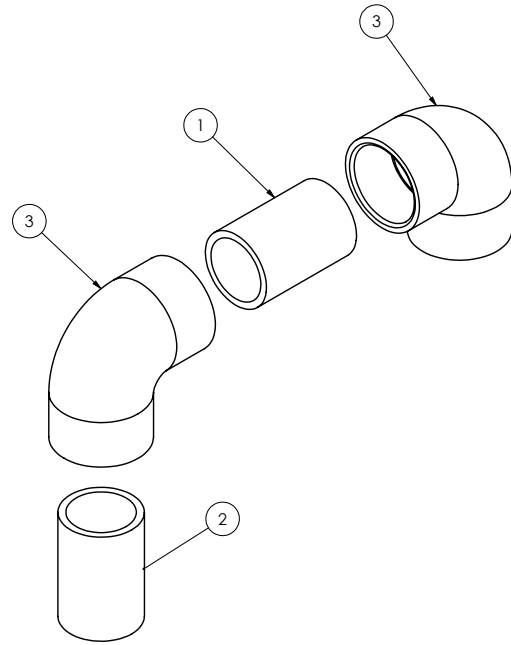

522393 - Vent Tube Components

#	Part #	Description	QTY	Details
1	5211976	CONNECTOR TUBE BREATHER	1	
2	5211977	CONNECTOR BREATHER/FILL PIPE	1	
3	23922	ELBOW 90° 2" SCH 80	2