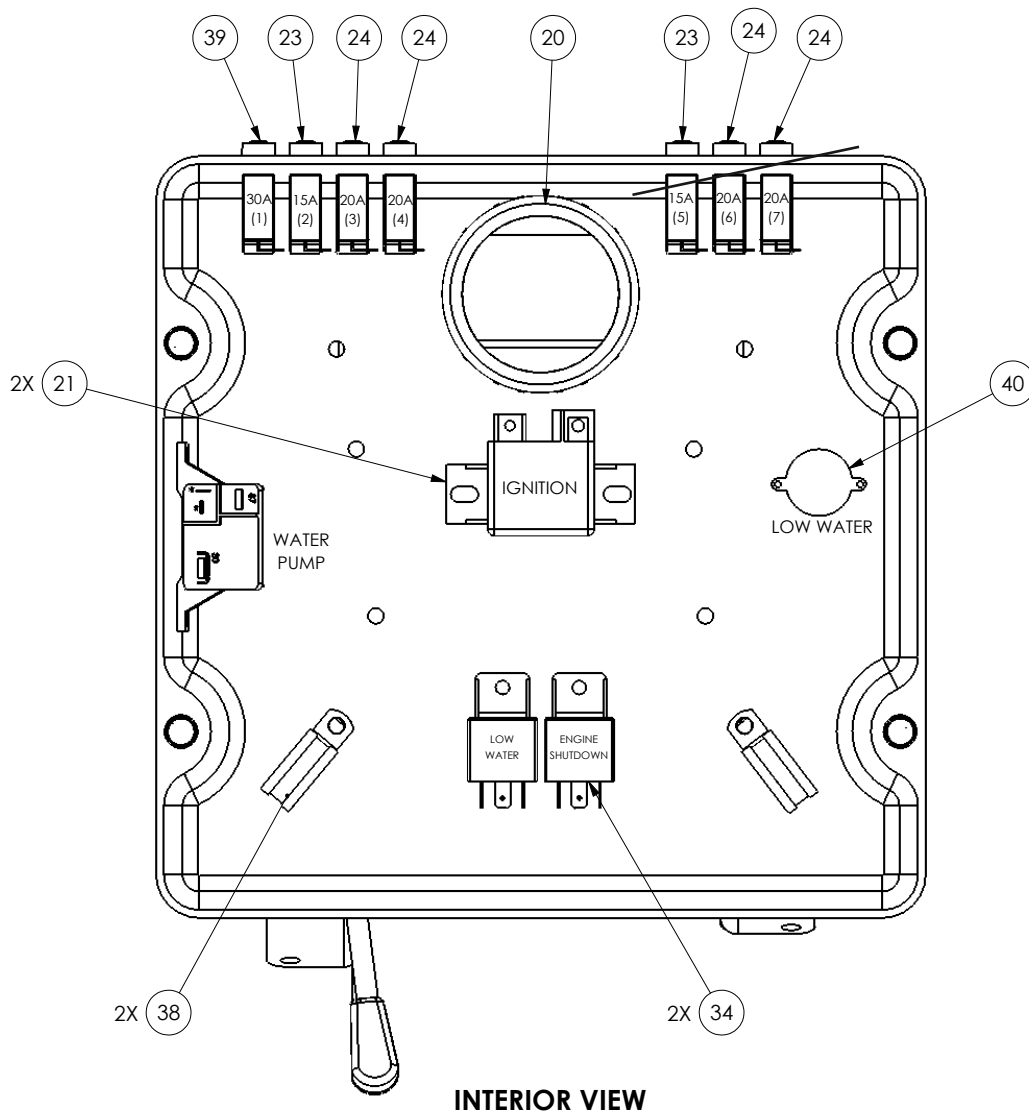

Section 1 - Instrumentation

204P93 - Console Components (Tier 4F)