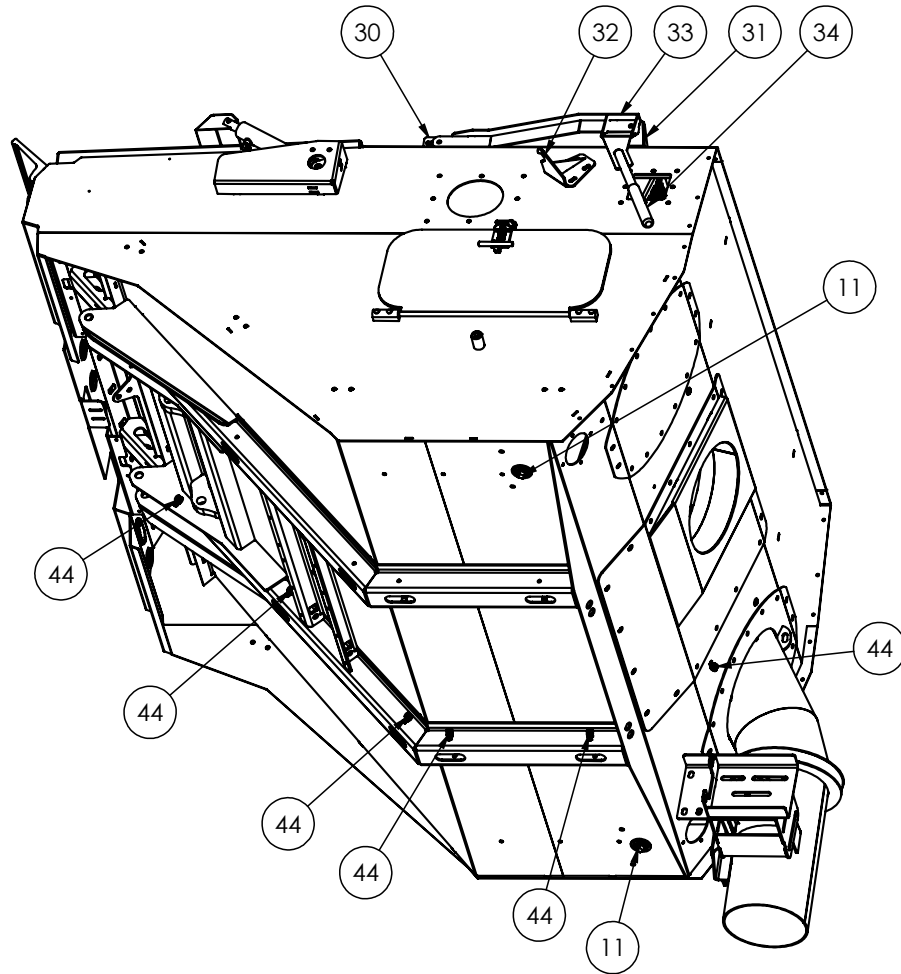

Section 3 - Debris Hopper

204L84 / 204P51 - Hopper