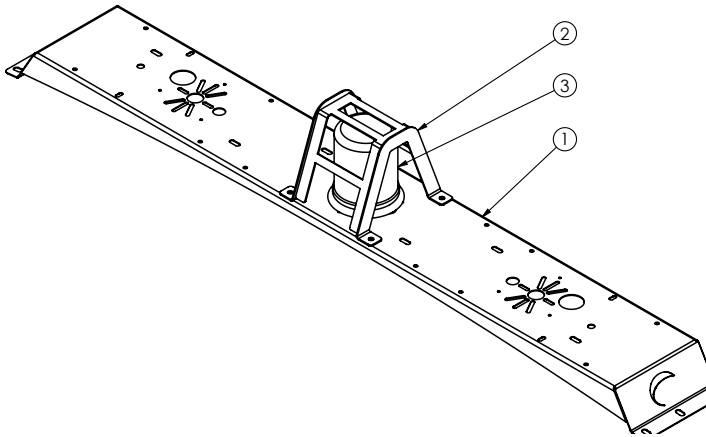

Section 8 - Lighting

204A03 - Strobe Light, Cab

#	Part #	Description	QTY	Details
1	61935	BEACON, LED, CLASS 1 AMBER	1	
2	5217990	BKT, WHELEN, 09 GMC CAB MNT	1	
3	20529	TUBING, 3/8" NYLON (NOT SHOWN)	50"	
4	20139	CLAMP, 1/2" RUBBER COATED (NOT SHOWN)	3	
5	203429	CONSOLE, STROBE/BEACON/ BARLIGHT (NOT SHOWN)	1	Page 16