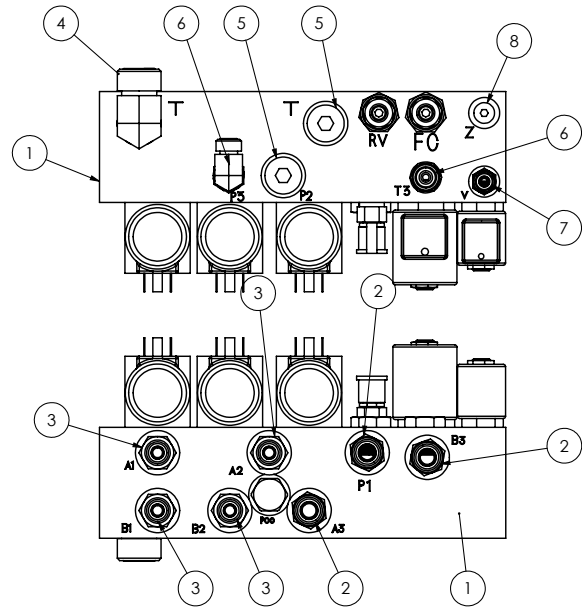

Section 6 - Power Module

204P15 - Single Broom Manifold Components

#	Part #	Description	QTY	Details
1	60089	DO2 MANF W/G/B CIR.	1	Page 48
2	61014	1/2" MORFS X 1/2" MORB	3	
3	61043	3/8" MORFS X 1/2" MORB	4	
4	62110	ELBOW, 5/8" MORB X 3/4" MORFS 90	1	
5	27180	#10 SAE HEX HEAD PLUG	2	
6	61373	ADAPTOR 3/8 MORFS	2	
7	61030	1/4" MORFS X 1/4" MORB	1	
8	23981	#4 SAE HEX HEAD PLUG	1	

#	Part #	Description	QTY	Details
9	61042	ELBOW,90 3/8 FORFS X 3/8 MORFS	1	
10	525405	HOSE, T3 MANIFOLD TO TANK	1	
11	525406	HOSE, PUMP TO HYD TANK	1	
12	525250	HOSE, COOLER TO TANK	1	
13	525408	HOSE, COOLER TO MANIFOLD	1	
14	525409	HOSE, PUMP TO MANIFOLD	1	
15	525421	HOSE, V PORT MANIFOLD TO LIFT CYL	1