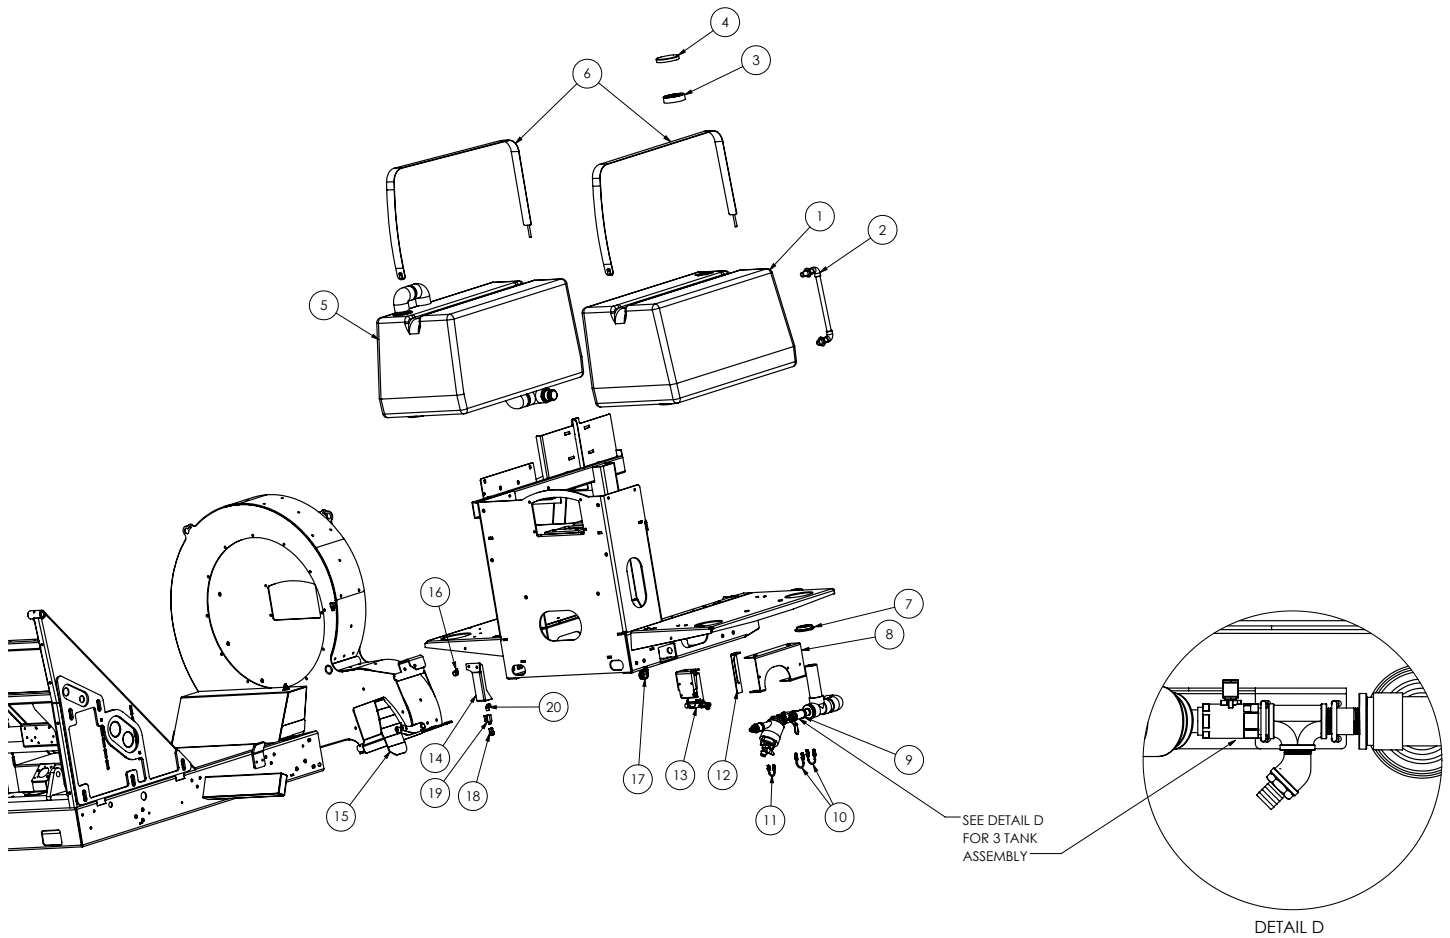

Section 7 - Water System

204N54 - Water System 3 Tank Components

#	Part #	Description	QTY	Details
1	5222640	RH WATER TANK	1	
2	203674	SIGHT GAUGE, WATER TANK, SIDE	1	Page 80
3	521629	FILL NECK	1	
4	22662	FILL CAP	1	
5	204N91	LH SADDLE TANK OPTION	1	Page 74
6	522381	TIEDOWN STRAP, WATER TANK	2	
7	22974	GROMMET, 2" UNISEAL	1	
8	5222484	BRKT,WATER FLTR ASSY	1	
9	204N52	WATER FILTER ASSY	1	Page 76
10	31823	U-BOLT, 1/4-20 X 1-1/2	2	

#	Part #	Description	QTY	Details
11	32282	U-BOLT, 1/4-20 X 1-1/8	1	
12	5222488	BRKT, SUPPLY HOSE	1	
13	204N53	WATER PUMP ASSY	1	Page 80
14	5222489	BRKT,HEAD WTR FTTNGS	1	
15	204N90	REAR WTR TANK	1	Page 79
16	20149	CLAMP, .75" RUBBER LINED	2	
17	20155	CLAMP, 1.50" RUBBER LINED	2	
18	63882	1/4 FNPT X 1/4 P2C BULKHEAD	1	
19	26973	1/4" MINI BALL VALVE	1	
20	20653	1/4 NPT, 1/4 TUBE MALE ELBOW	1