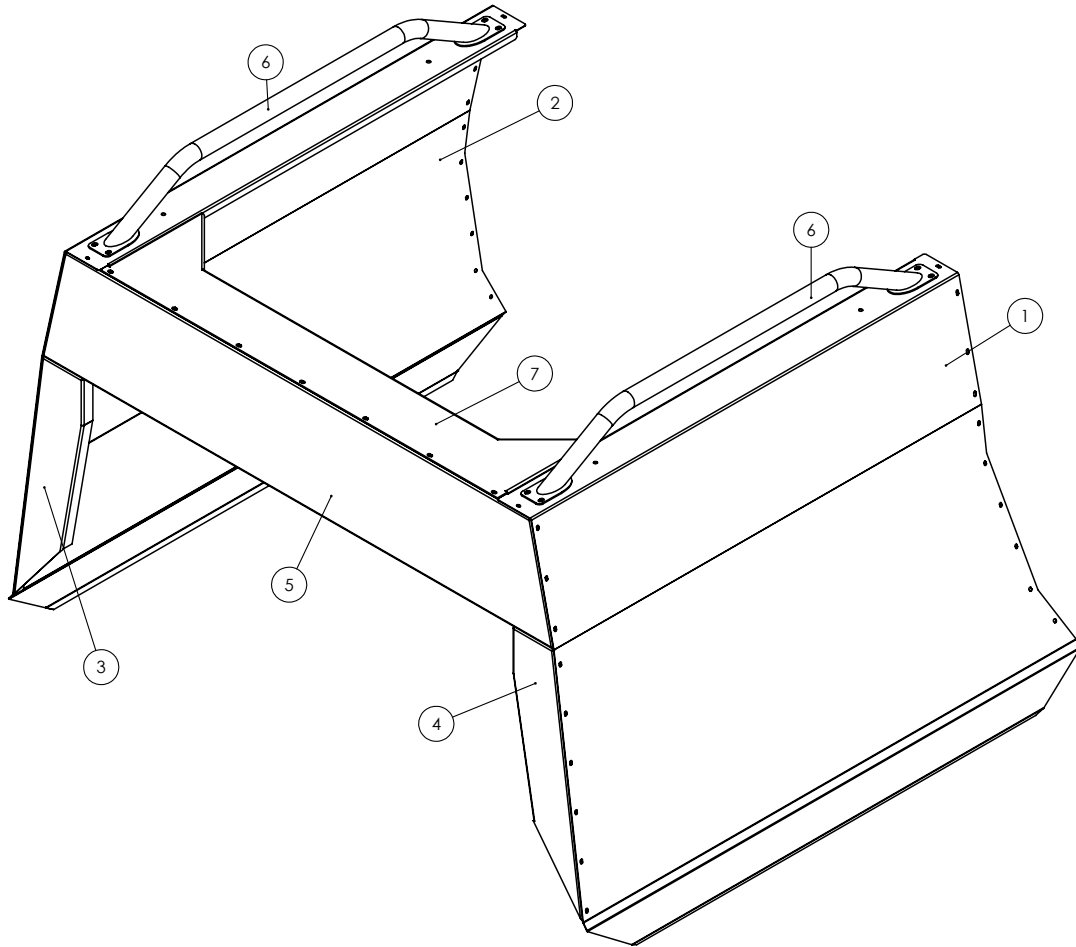

Section 3 - Debris Hopper

204P11 - Shroud Components (Diesel)

#	Part #	Description	QTY	Details
1	5217932	SHROUD, LEFT SIDE	1	
2	5222669	PANEL, RH 350T SHROUD	1	
3	5217940	SHROUD FRONT, RIGHT SIDE	1	
4	5217939	SHROUD FRONT, LEFT SIDE	1	
5	5217942	SHROUD, FRONT	1	

#	Part #	Description	QTY	Details
6	523246	LIMB GUARD HOPPER SHROUD	2	
7	5218459	BRACE, SHROUD, A4000	1	
8	26808	SOUNDFOAM UNISEAL, 1", RH	1	Not shown
9	26807	SOUNDFOAM UNISEAL, 1", LH	1	Not shown

204P60 - Shroud Components (Diesel) Stainless Steel

#	Part #	Description	QTY	Details
1	5218227	SHROUD, LEFT SIDE SS	1	
2	5222824	PANEL, RH, SHROUD, 350T	1	
3	5218229	SHROUD FRNT, RH SIDE SS	1	
4	5218228	SHROUD FRNT, LH SIDE SS	1	
5	5218231	SHROUD, FRONT SS	1	

#	Part #	Description	QTY	Details
6	523246	LIMB GUARD HOPPER SHROUD	2	
7	5218460	BRACE, SHROUD, SS	1	
8	26808	SOUNDFOAM UNISEAL, 1", RH	1	Not shown
9	26807	SOUNDFOAM UNISEAL, 1", LH	1	Not shown