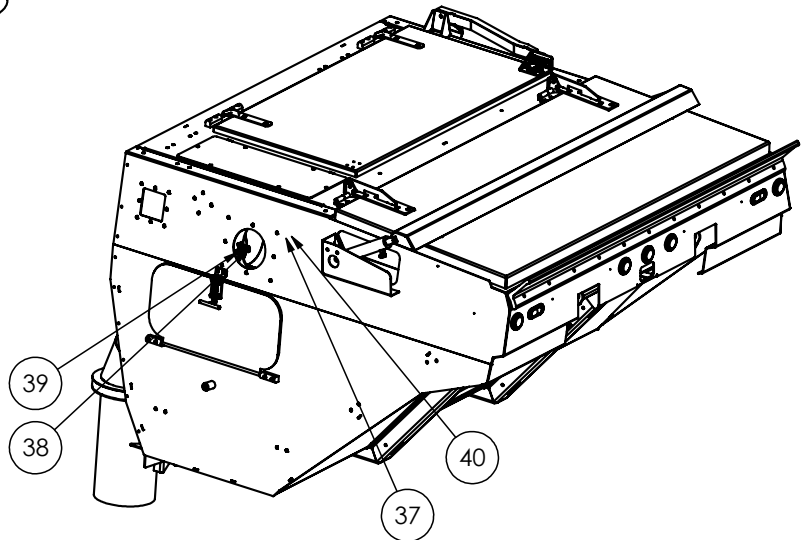

204M33 Hopper Drain Cover Plates

#	Part #	Description	QTY
1	5222403	CVR PL,4"DRAIN SS	2

Section 3 - Debris Hopper

204L84 / 204P51 - Hopper

203398 - Hopper Vibrator

Part #	Description	QTY
21707	FLAP, 3/8 X 9-1/2 CORDED by ft	0.521
203399	HOPPER SHAKER, CONSOLE	1
5207362	HOPPER VIBRATOR SHIM W-4'S	1
23188	VIBRATOR	1
27263	SWITCH, DPDT (O)-F-O, ROCKER	1
27229	SWITCH ACTUATOR, HOPPER SHAKER	1