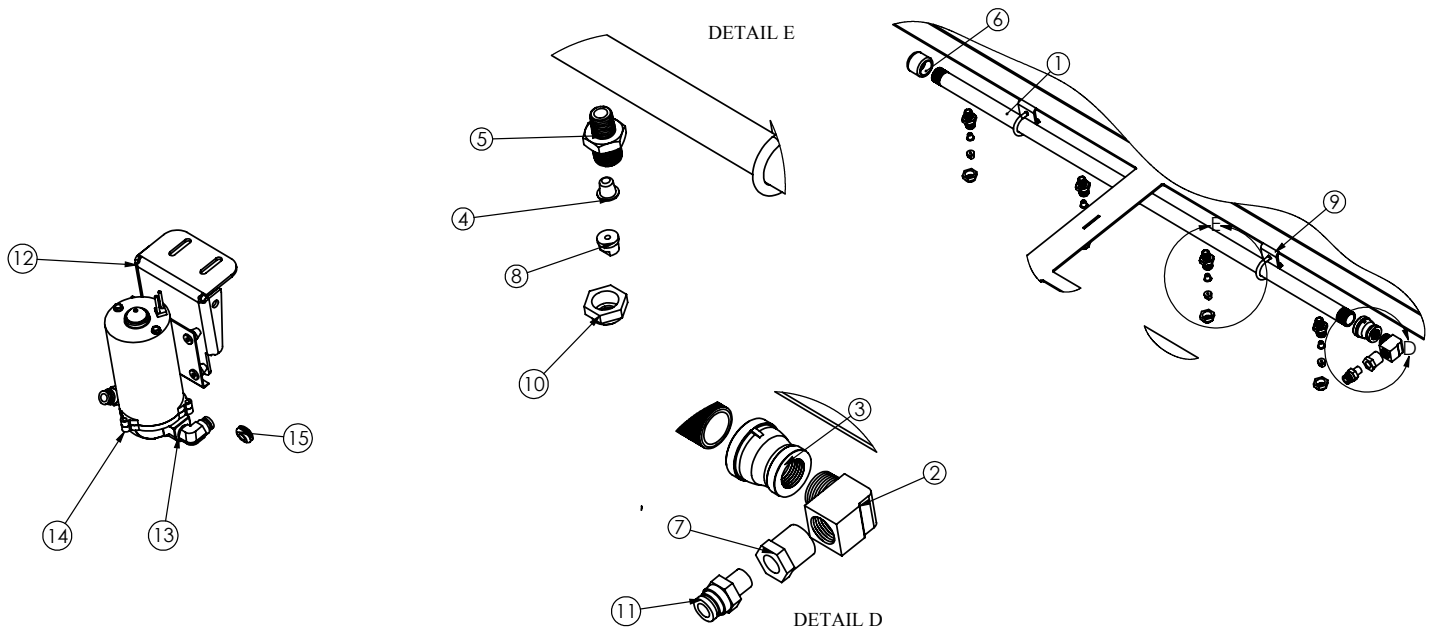

Section 7 - Water System

204B39 - Hopper Spraybar Components

#	Part #	Description	QTY	Details
1	5207733	SPRAY BAR 42" HOPPER/HEAD	1	
2	20972	ELBOW, 90° 1/2 NPT BRASS	1	
3	21723	REDUCER, 1/2 X 3/4 BELL PIPE	1	
4	20407	SPRAY TIP FILTER, 100 MESH	4	
5	20408	SPRAY, TIP 1/4 MPT	4	
6	22204	PIPE CAP, 3/4 NPT	1	
7	21342	REDUCER, 1/2 MNPT X 1/4 FNPT, BRASS	1	
8	20406	SPRAY TIP, BRASS	4	
9	32282	U-BOLT, 1/4-20 X 1-1/8	2	
10	20420	SPRAY TIP RETAINER	4	

#	Part #	Description	QTY	Details
11	54240	ADAPTER, 1/4 NPT X 3/8 P2C	1	
12	5218608	BRKT, WATER PUMP MOUNT, S-SERI	1	
13	20656	ELBOW, 90, 3/8 NPT X 3/8 P2C	2	
14	21323	PUMP, 12 VOLT WATER	1	
15	22863	3/8" GROMMET	1	
16	20149	CLAMP, .75" RUBBER LINED	2	
17	62705	SWITCH ACTUATOR, HOPR SPRAYBAR	1	
18	62919	SWTCH, CARL, OFF-ON, NO ROCKER	1