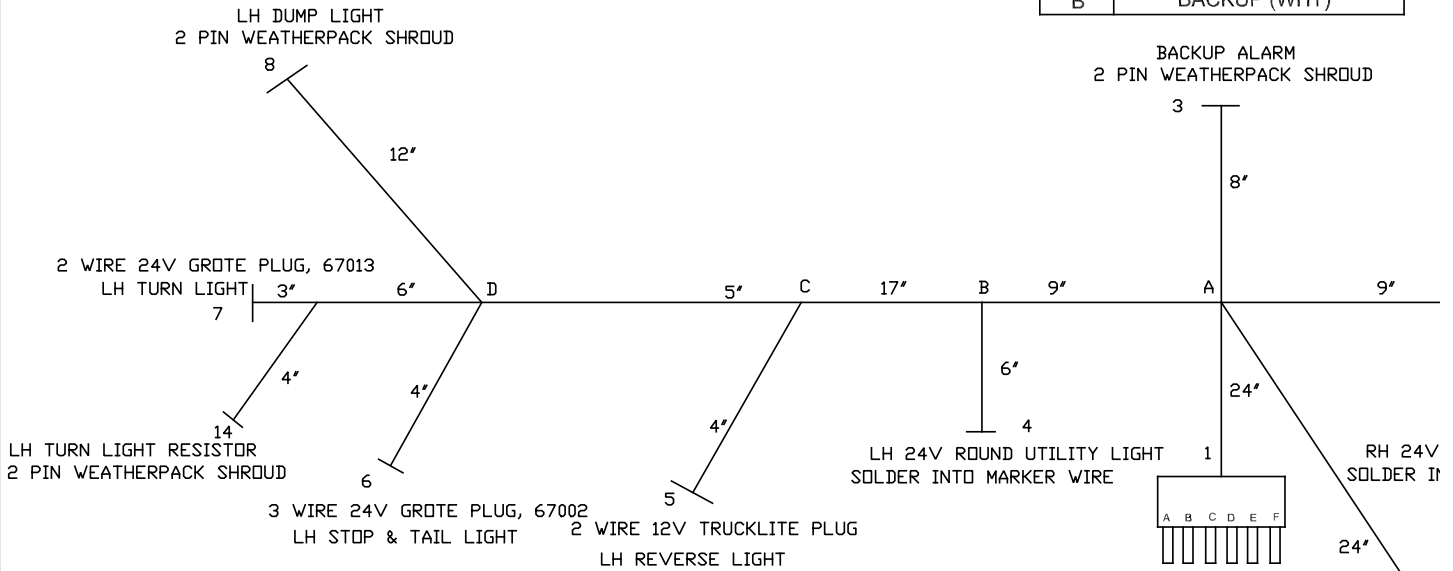

Section 9 - Electrical

62766 - Bumper Harness 24V

DUMP LIGHT	
2-PIN WEATHER PACK SHROUD	
CAV	DESCRIPTION
A	GND (BLK)
B	DUMP LIGHT

REAR DOOR HARNESS	
2-PIN WEATHER PACK SHROUD	
CAV	DESCRIPTION
A	GND (BLK)
B	BACKUP (WHT)

BUMPER HARNESS	
6-PIN WEATHER PACK TOWER	
CAV	DESCRIPTION
A	STOP (RED)
B	MARKER (BRN)
C	LEFT TURN (ORG)
D	RIGHT TURN (ORG)
E	REVERSE (WHT)
F	GND (BLK)