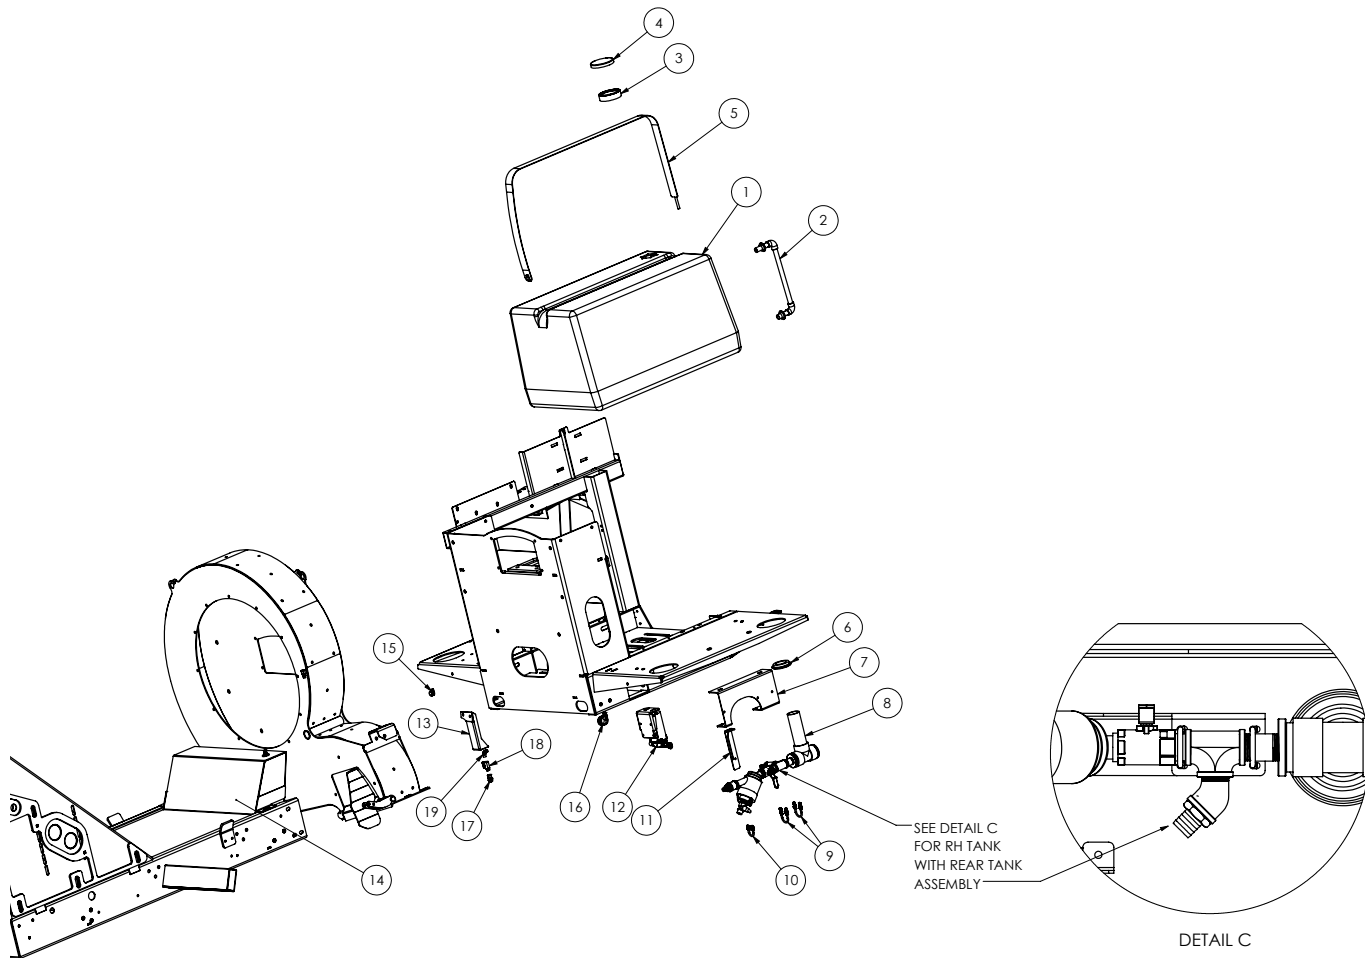

Section 7 - Water System

204N54 - Water System RH with Rear Tank Components

#	Part #	Description	QTY	Details
1	5222640	RH WATER TANK	1	
2	203674	SIGHT GAUGE, WATER TANK, SIDE	1	Page 80
3	521629	FILL NECK	1	
4	22662	FILL CAP	1	
5	522381	TIEDOWN STRAP, WATER TANK	1	
6	22974	GROMMET, 2" UNISEAL	1	
7	5222484	BRKT, WATER FLTR ASSY	1	
8	204N52	WATER FILTER ASSY	1	Page 76
9	31823	U-BOLT, 1/4-20 X 1-1/2	2	

#	Part #	Description	QTY	Details
10	32282	U-BOLT, 1/4-20 X 1-1/8	1	
11	5222488	BRKT, SUPPLY HOSE	1	
12	204N53	WATER PUMP ASSY	1	Page 80
13	5222489	BRKT, HEAD WTR FTTNGS	1	
14	204N90	REAR WTR TANK	1	Page 79
15	20149	CLAMP, .75" RUBBER LINED	2	
16	20155	CLAMP, 1.50" RUBBER LINED	2	
17	63882	1/4 FNPT X 1/4 P2C BULKHEAD	1	
18	26973	1/4" MINI BALL VALVE	1	
19	20653	1/4 NPT, 1/4 TUBE MALE ELBOW	1