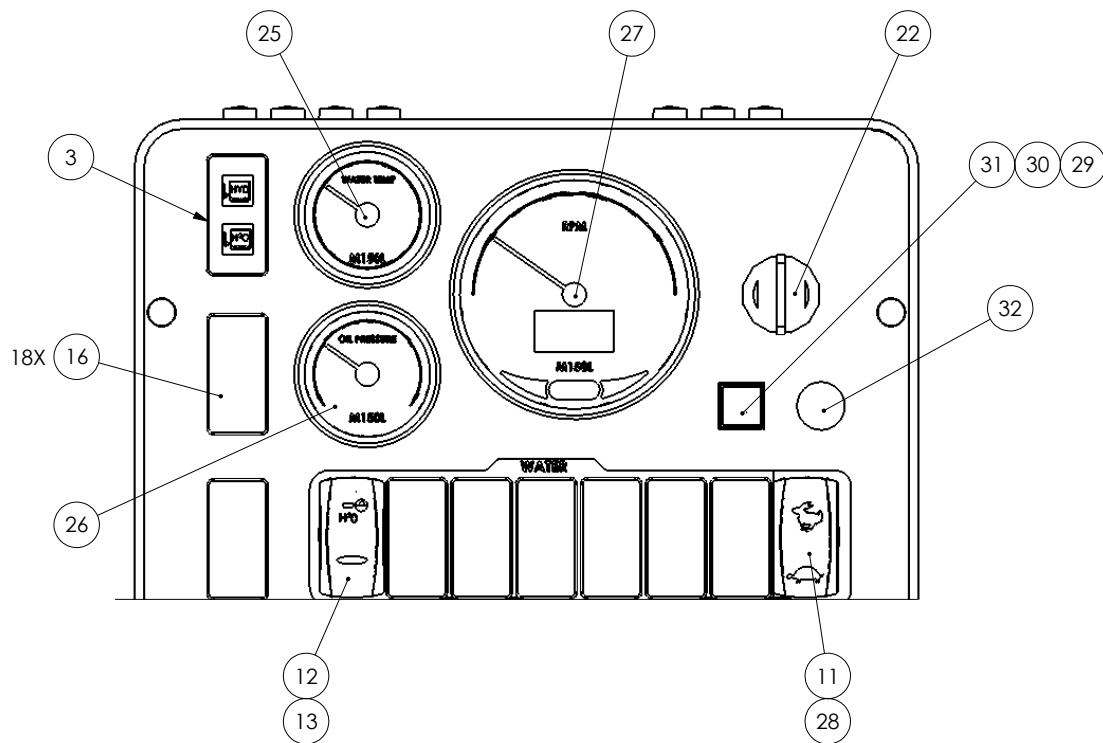

Section 1 - Instrumentation

204P94 - Console Components (Tier 4i)

#	Part #	Description	QTY	Details
1	26149	CONSOLE BOTTOM ENCLOSURE	1	
2	5221943	PLATE, CONSOLE YANMAR	1	
3	62726	INDICATOR, LOW WATER, HYD LEV	1	
4	62610	SWITCH, CONTURA, MOM/OFF/MOM	3	
5	62922	CARL, MOM-OFF-ON, RAISE BKT	1	
6	62720	SWITCH ACTUATOR, GB TILT	1	
7	62718	SWITCH ACTUATOR, GB UP-DN SPIN	1	
8	62716	SWITCH ACTUATOR, AIR BLEEDER	1	
9	62721	SWITCH ACTUATOR, DUMP	1	
10	62707	SWITCH ACTUATOR, AUX HYD PUMP	1	
11	63212	SWITCH ACTUATOR, FAST/SLOW	1	
12	62706	SWITCH ACTUATOR, WATER PUMP	1	
13	62609	SWITCH, CONTURA II, OFF/ON	3	
14	62717	SWITCH ACTUATOR, HEAD UP-DN	1	
15	62713	SWITCH ACTUATOR, BEACON	1	
16	62613	PLUG, CONTURA SWITCH HOLE	18	
17	62710	SWITCH ACTUATOR, LHS GB LIGHT	1	
18	26634	NUT, 10-24 JACK, 0-3/16 GRIP	4	
19	26635	10-24 X 1/2 KNURLED HEAD BOLT	4	
20	54698	GROMMET, 2.5"ID, 3.125" OD	1	