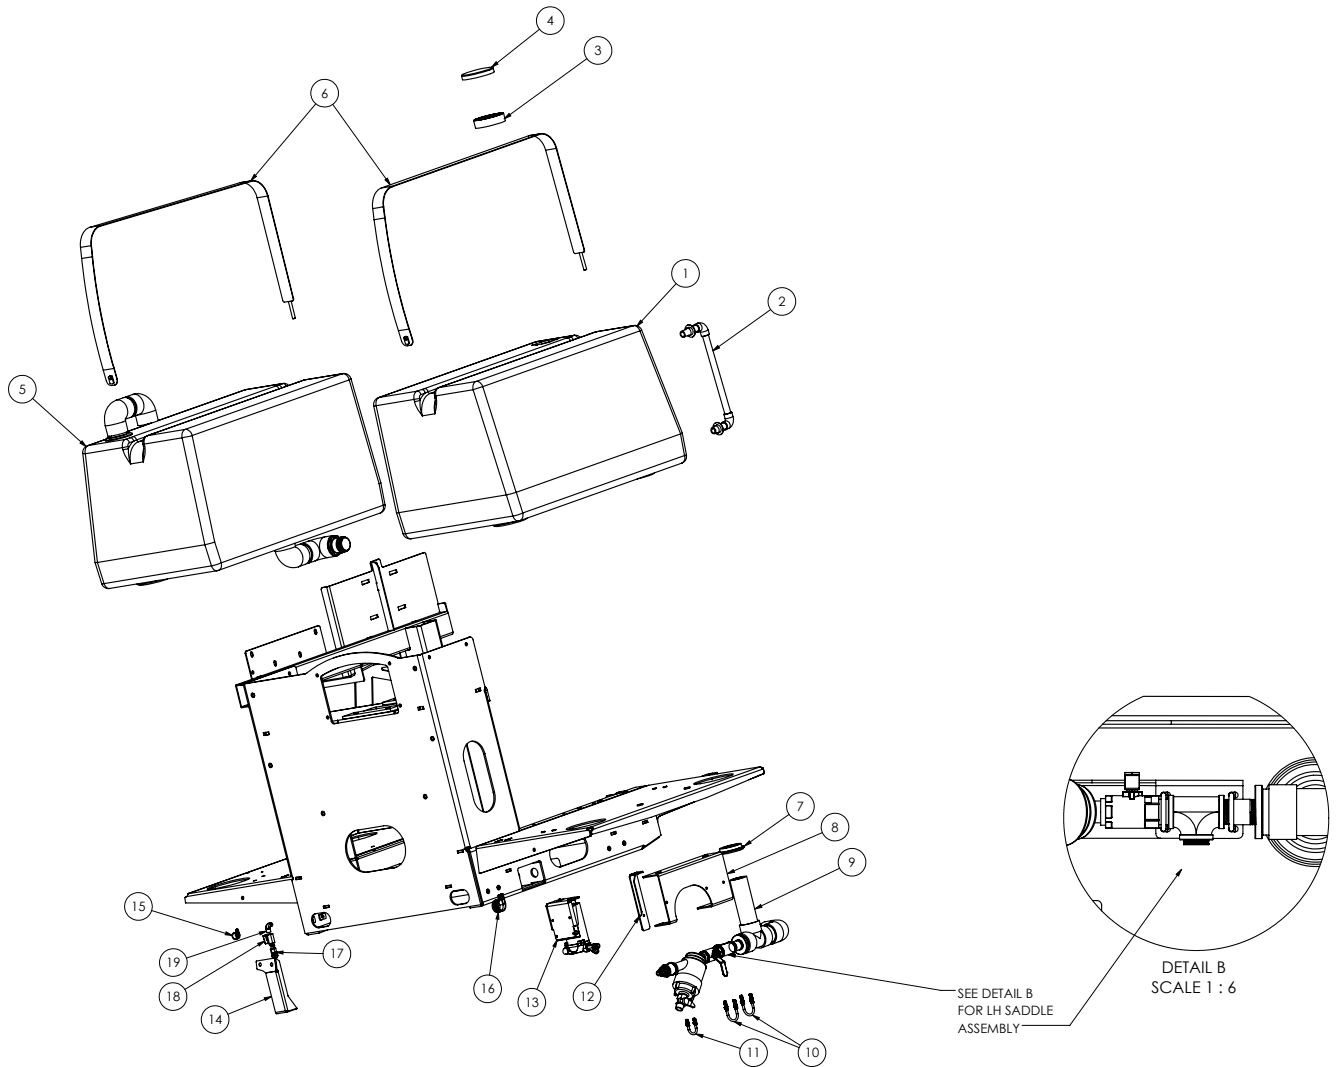

Section 7 - Water System

204N54 - Water System LH & RH Saddle Tank Components

#	Part #	Description	QTY	Details
1	5222640	RH WATER TANK	1	
2	203674	SIGHT GAUGE, WATER TANK, SIDE	1	Page 80
3	521629	FILL NECK	1	
4	22662	FILL CAP	1	
5	204N91	LH SADDLE TANK OPTION	1	Page 74
6	522381	TIEDOWN STRAP, WATER TANK	2	
7	22974	GROMMET, 2" UNISEAL	1	
8	5222484	BRKT,WATER FLTR ASSY	1	
9	204N52	WATER FILTER ASSY	1	Page 76

#	Part #	Description	QTY	Details
10	31823	U-BOLT, 1/4-20 X 1-1/2	2	
11	32282	U-BOLT, 1/4-20 X 1-1/8	1	
12	5222488	BRKT, SUPPLY HOSE	1	
13	204N53	WATER PUMP ASSY	1	Page 80
14	5222489	BRKT,HEAD WTR FTTNGS	1	
15	20149	CLAMP, .75" RUBBER LINED	2	
16	20155	CLAMP, 1.50" RUBBER LINED	2	
17	63882	1/4 FNPT X 1/4 P2C BULKHEAD	1	
18	26973	1/4" MINI BALL VALVE	1	
19	20653	1/4 NPT, 1/4 TUBE MALE ELBOW	1