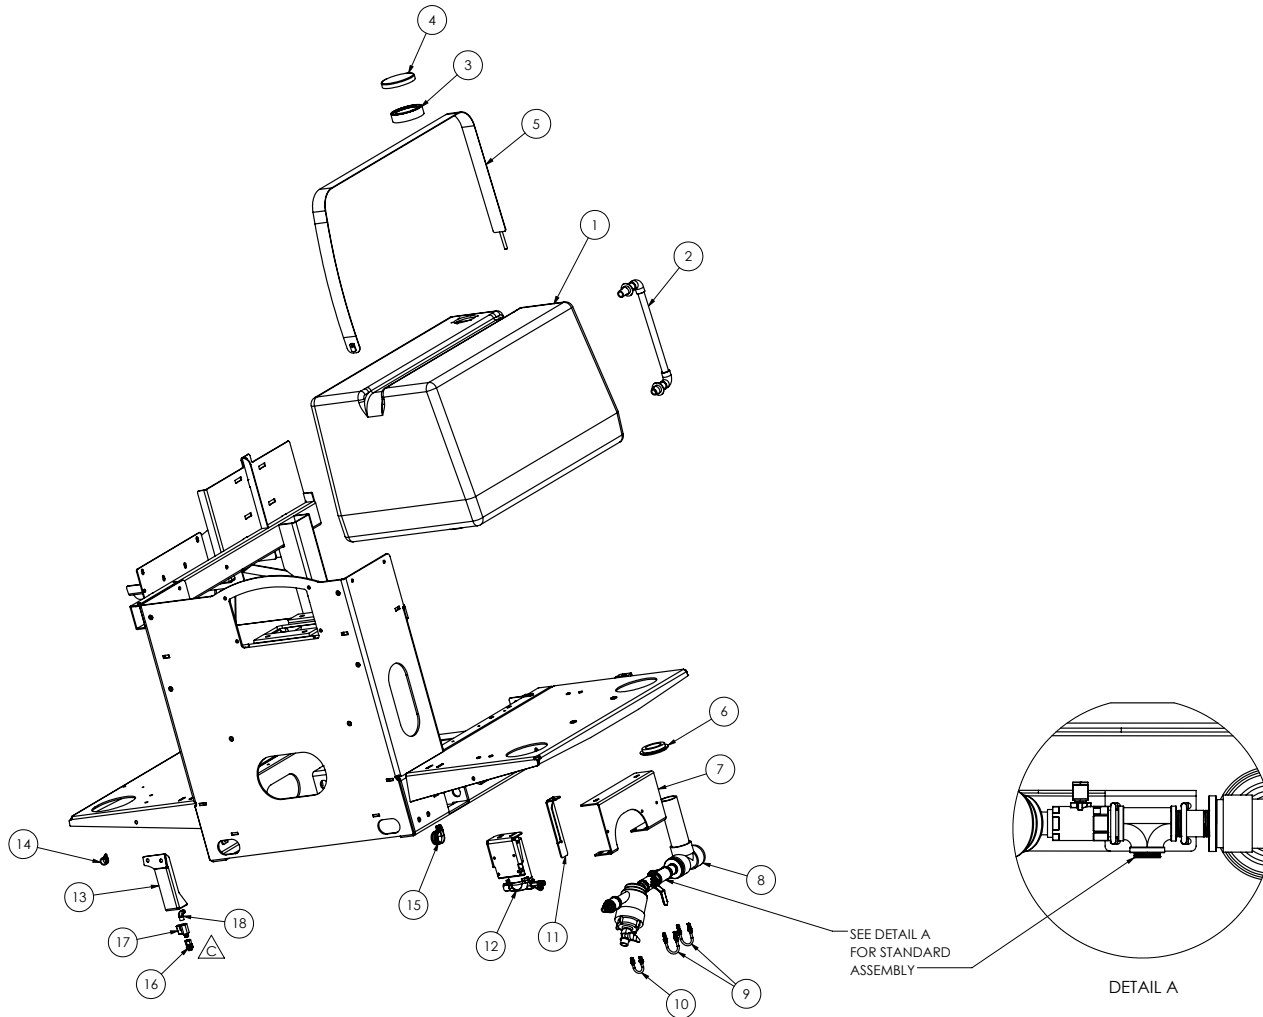

Section 7 - Water System

204N54 - Water System Standard Tank Components

#	Part #	Description	QTY	Details
1	5222640	RH WATER TANK	1	
2	203674	SIGHT GAUGE, WATER TANK, SIDE	1	Page 80
3	521629	FILL NECK	1	
4	22662	FILL CAP	1	
5	522381	TIEDOWN STRAP, WATER TANK	1	
6	22974	GROMMET, 2" UNISEAL	1	
7	5222484	BRKT,WATER FLTR ASSY	1	
8	204N52	WATER FILTER ASSY	1	Page 76
9	31823	U-BOLT, 1/4-20 X 1-1/2	2	
10	32282	U-BOLT, 1/4-20 X 1-1/8	1	

#	Part #	Description	QTY	Details
11	5222488	BRKT, SUPPLY HOSE	1	
12	204N53	WATER PUMP ASSY	1	Page 80
13	5222489	BRKT,HEAD WTR FTTNGS	1	
14	20149	CLAMP, .75" RUBBER LINED	2	
15	20155	CLAMP, 1.50" RUBBER LINED	2	
16	63882	1/4 FNPT X 1/4 P2C BULKHEAD	1	
17	26973	1/4" MINI BALL VALVE	1	
18	20653	1/4 NPT, 1/4 TUBE MALE ELBOW	1	
19	20529	TUBING, 3/8 NYLON	18FT	Not shown