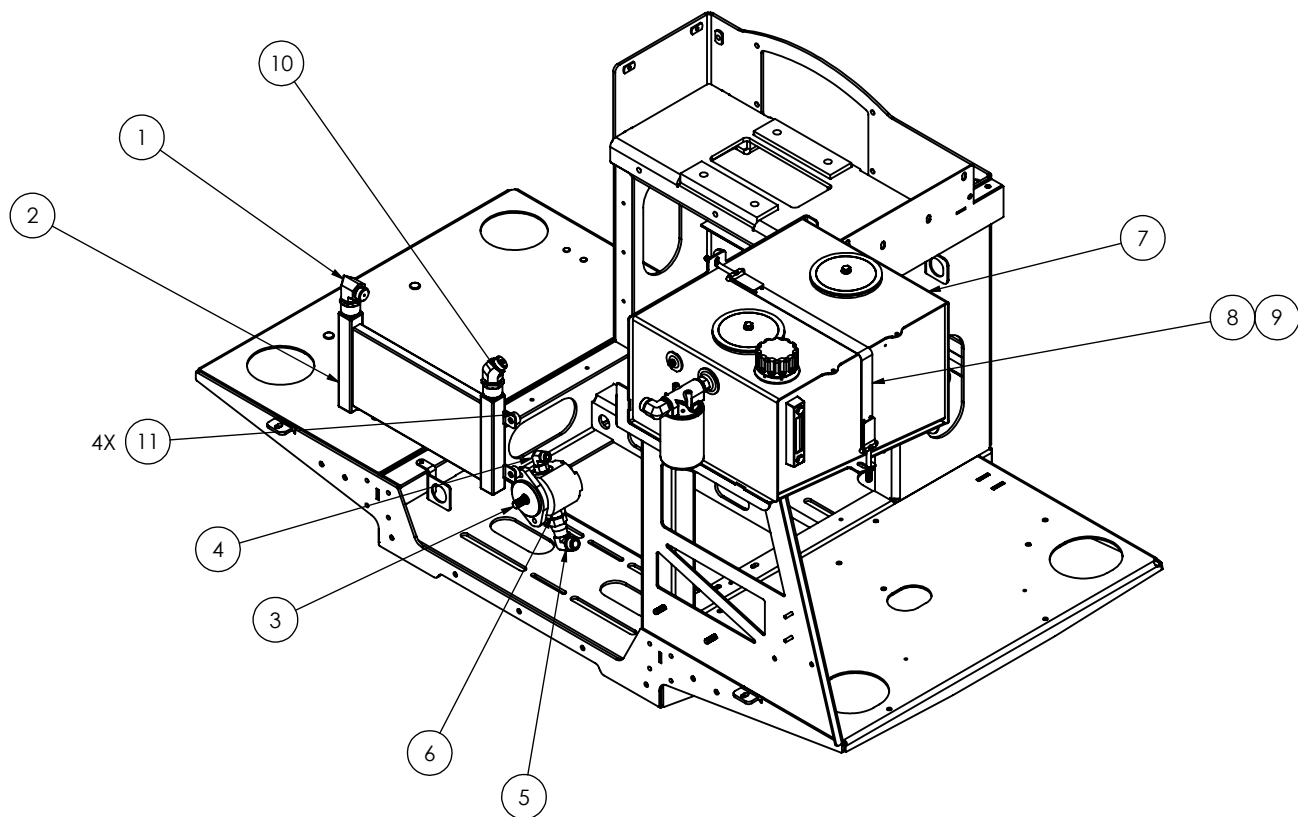

Section 6 - Power Module

204M42 - Hydraulic System Components

#	Part #	Description	QTY	Details
1	66096	ELBOW, 90, 1" MORB, 3/4" MORFS	1	
2	20405	HYD OIL COOLER	1	
3	26304	HYD PUMP CCW	1	
4	61047	ELBOW, 90 1/2 MORFS X 5/8 MORB	1	
5	62289	ELBOW, 90° 3/4 MORFS X 3/4 FO	1	

#	Part #	Description	QTY	Details
6	62510	ADAPTER, 1" MORB X 3/4" MORFS	1	
7	204N33	TANK, HYDRAULIC ASSY	1	Page 64
8	525353	HYD STRAP	1	
9	21428	SEAL, FOAM 1/4 X 1-1/4	21.5IN	
10	66608	ELBOW 45 1" MORB, 3/4" MORF	1	
11	66620	3/8 X 1 X 1/2 NEOPHRENE RING	4