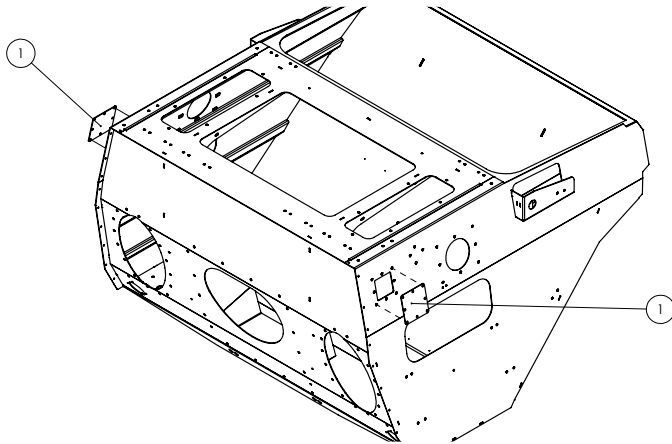

Section 3 - Debris Hopper

Deluge Block Off Plates

#	Part #	Description	QTY
1	5222504	COVER PL,OUTR,DELUGE	2