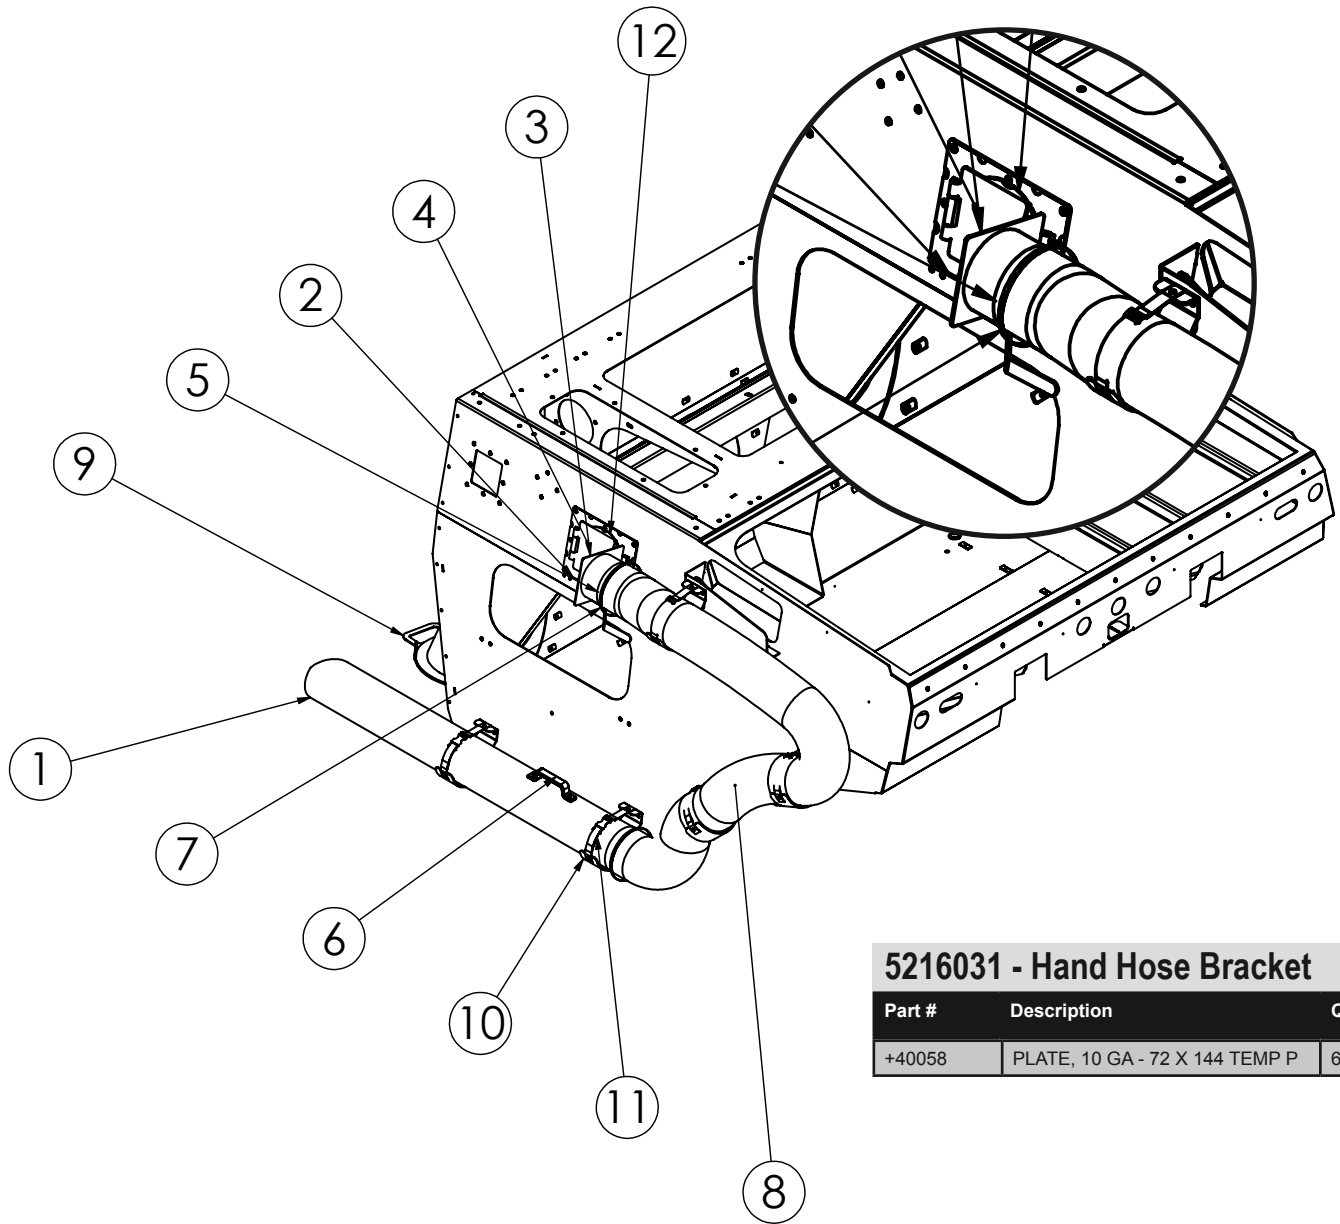

Section 3 - Debris Hopper

204N65 - Hand Hose Components

5216031 - Hand Hose Bracket

Part #	Description	QTY
+40058	PLATE, 10 GA - 72 X 144 TEMP P	65.265

#	Part #	Description	QTY	Details
1	5202819	HAND HOSE NOZZLE 6"	1	
2	525367	HAND HOSE, 6" MOUNT PL	1	
3	525368	SUCTION DOOR,6"HAND HOSE	1	
4	525369	HAND HOSE, 6" DOOR COVER	1	
5	5222517	LATCH, DOOR,6" HAND HOSE	1	
6	20452	GRAB HANDLE AH 4302	1	

#	Part #	Description	QTY	Details
7	20824	HOSE CLAMP 7"	2	
8	62412	HAND HOSE, KANAFLEX, 6"	8	
9	5222519	BLOCK OFF PL, HAND HOSE	1	
10	5222522	BRACKET, HAND HOSE	5	
11	66367	STRAP, CINCH 14", BUCKLE	5	
12	66474	SEAL, 6 INCH HAND HOSE, RU	1