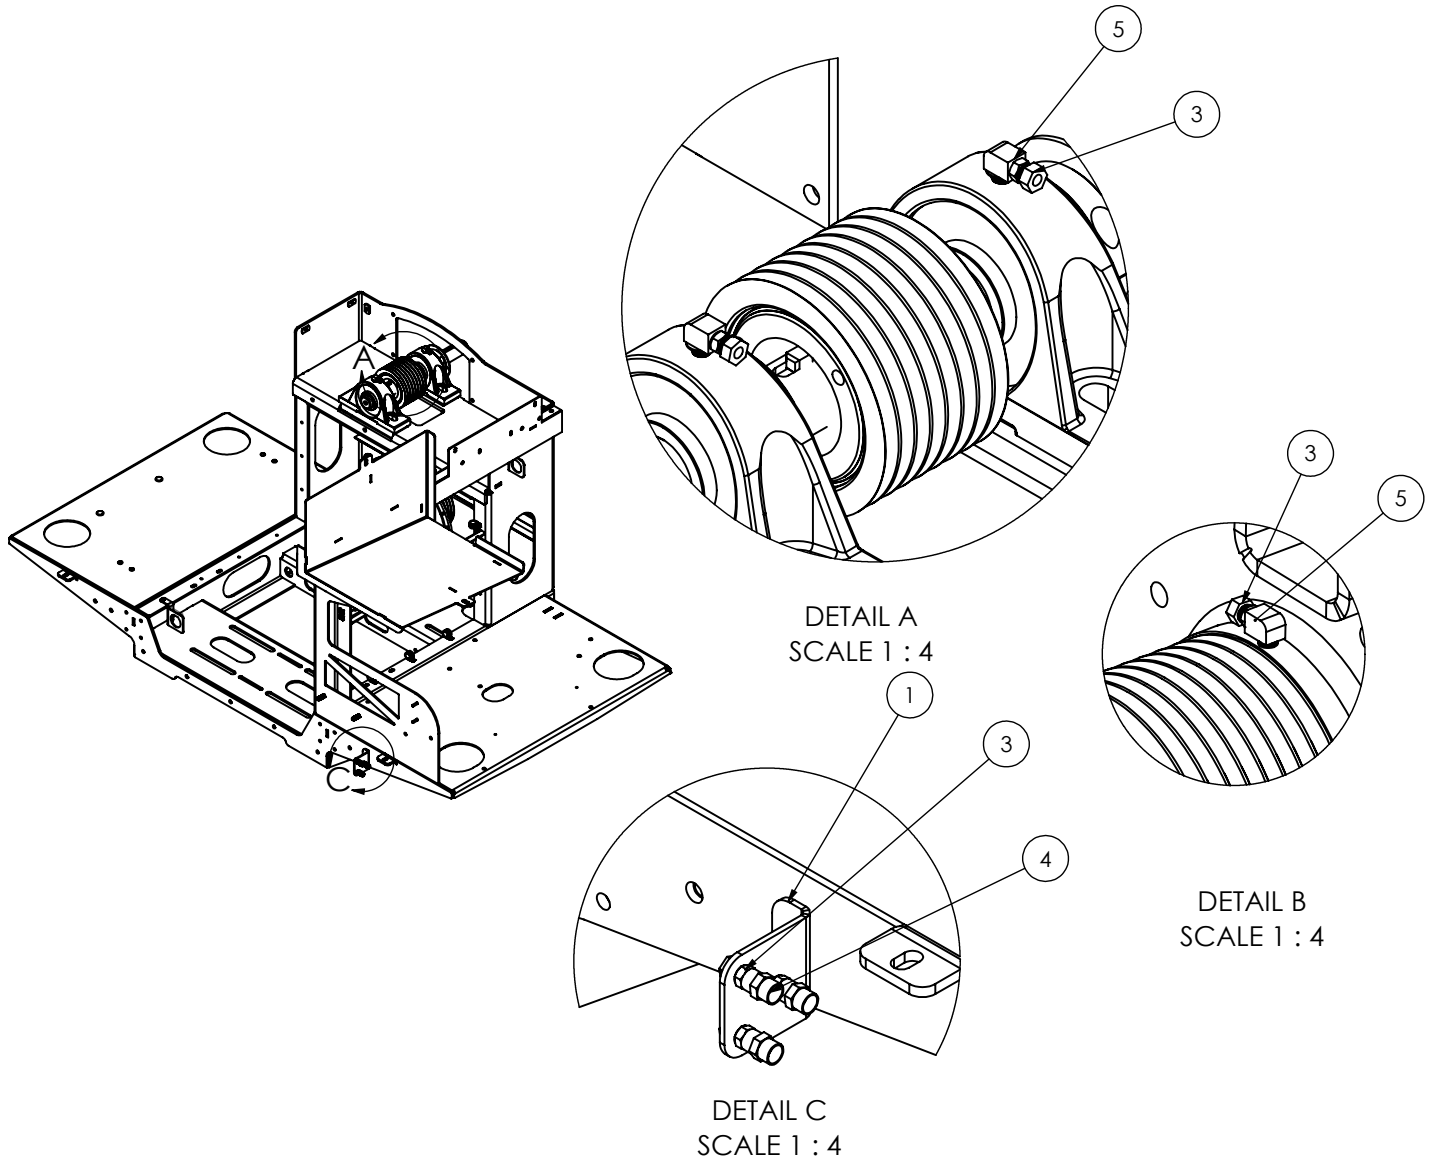

Section 5 - Sweeper & Truck Body

204P17 - Remote Grease Kit

#	Part #	Description	QTY	Details
1	5215502	BRACKET, REM GREASE FITTING	1	
2	20149	CLAMP, .75" RUBBER LINED	6	
3	23541	CONNECTOR, 1/4 TUBE 1/8 MPT	6	
4	20131	COUPLING, 1/8 NPT BRASS	3	

#	Part #	Description	QTY	Details
5	20142	ELBOW, 1/8 STREET BRASS	3	
6	22623	TUBING, 1/4 NYLON	20FT	
7	29686	DECAL, IMPORTANT GREASE FAN	1