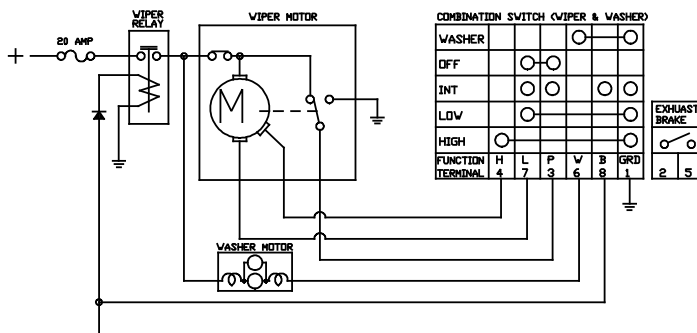

Section 9 - Electrical

SK-1750 - Dual Steering Wiring Harness

72.0000

72' 18 GA RED/BLUE	1
72' 18 GA WHITE/BLK	2
72' 18 GA ORANGE	3
72' 18 GA BLACK	4
72' 18 GA PUR/BLK	5
	6
72' 18 GA RED	7
72' 18 GA ORG/BRN	8
72' 18 GA PURPLE	9
72' 18 GA WHITE	10
72' 18 GA GREEN	11
72' 18 GA BROWN	12
72' 18 GA GREEN/WHIT	13
	14

BACK OF CONNECTOR
YAZAKI 7122-1689-90
REAR HOLDER 7157-6082-90

36' 18 GA BLUE	1
72' 18 GA YELLOW	2
72' 18 GA RED/BLUE	3
72' 18 GA RED	4
72' 18 GA PURPLE	5
72' 18 GA BLACK	6
36' 18 GA BROWN	7
72' 18 GA ORANGE	8

MALE PINS

BACK OF CONNECTOR
YAZAKI 7122-1689-90
REAR HOLDER 7157-6082-90

36.0000