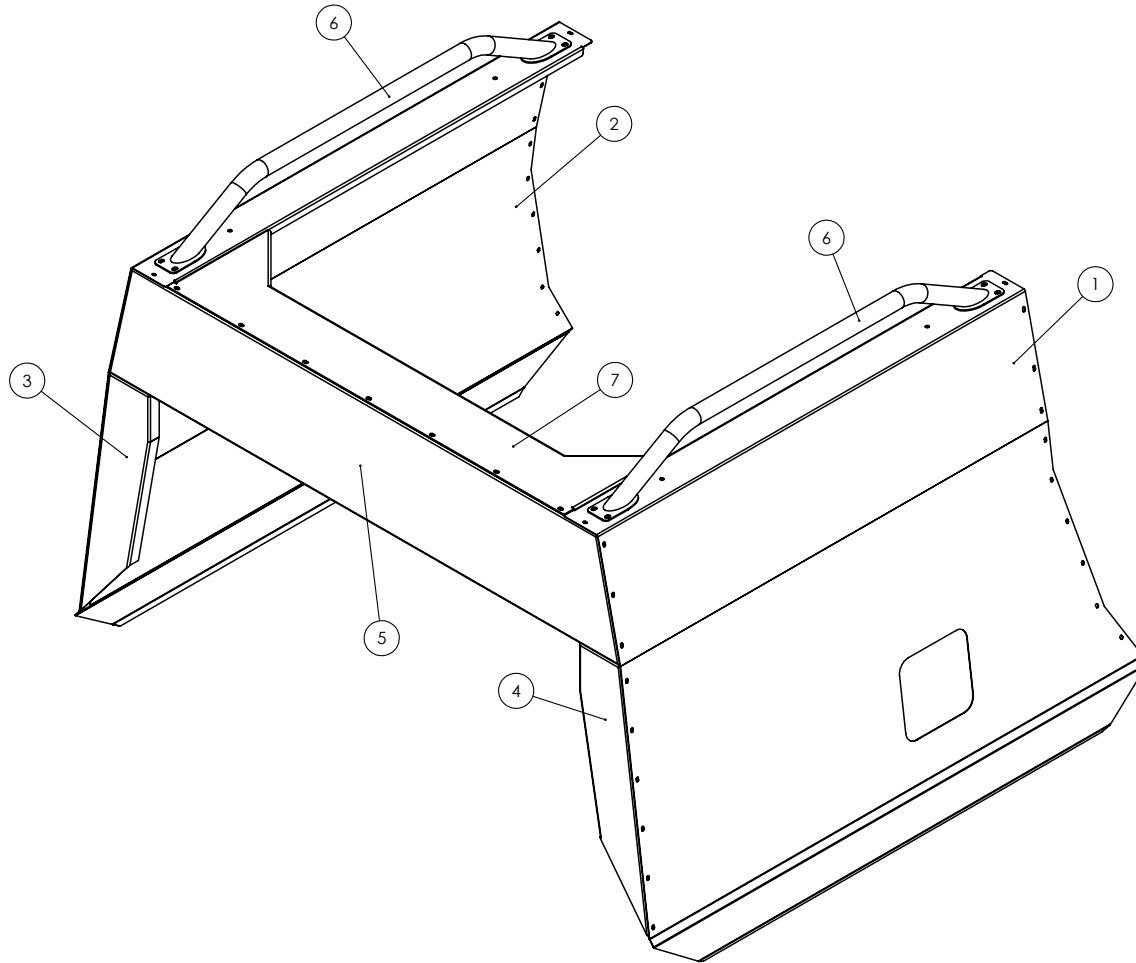

Section 3 - Debris Hopper

204P10 - Shroud Components (Gas)

#	Part #	Description	QTY	Details
1	5222668	PANEL, LH SHROUD	1	
2	5222669	PANEL, RH SHROUD	1	
3	5217940	SHROUD FRONT, RIGHT SIDE	1	
4	5217939	SHROUD FRONT, LEFT SIDE	1	
5	5217942	SHROUD, FRONT	1	

#	Part #	Description	QTY	Details
6	523246	LIMB GUARD HOPPER SHROUD	2	
7	5218459	BRACE, SHROUD	1	
8	26807	SOUNDFOAM UNISEAL, 1", LH	1	Not shown
9	26808	SOUNDFOAM UNISEAL, 1", RH	1	Not shown

204P59 - Shroud Components (Gas) Stainless Steel

#	Part #	Description	QTY	Details
1	5222823	PANEL, LH, SHROUD	1	
2	5222824	PANEL, RH, SHROUD	1	
3	5218229	SHROUD FRNT, RH SIDE SS	1	
4	5218228	SHROUD FRNT, LH SIDE SS	1	
5	5218231	SHROUD, FRONT SS	1	

#	Part #	Description	QTY	Details
6	523246	LIMB GUARD HOPPER SHROUD	2	
7	5218460	BRACE, SHROUD SS	1	
8	26807	SOUNDFOAM UNISEAL, 1", LH	1	Not shown
9	26808	SOUNDFOAM UNISEAL, 1", RH	1	Not shown