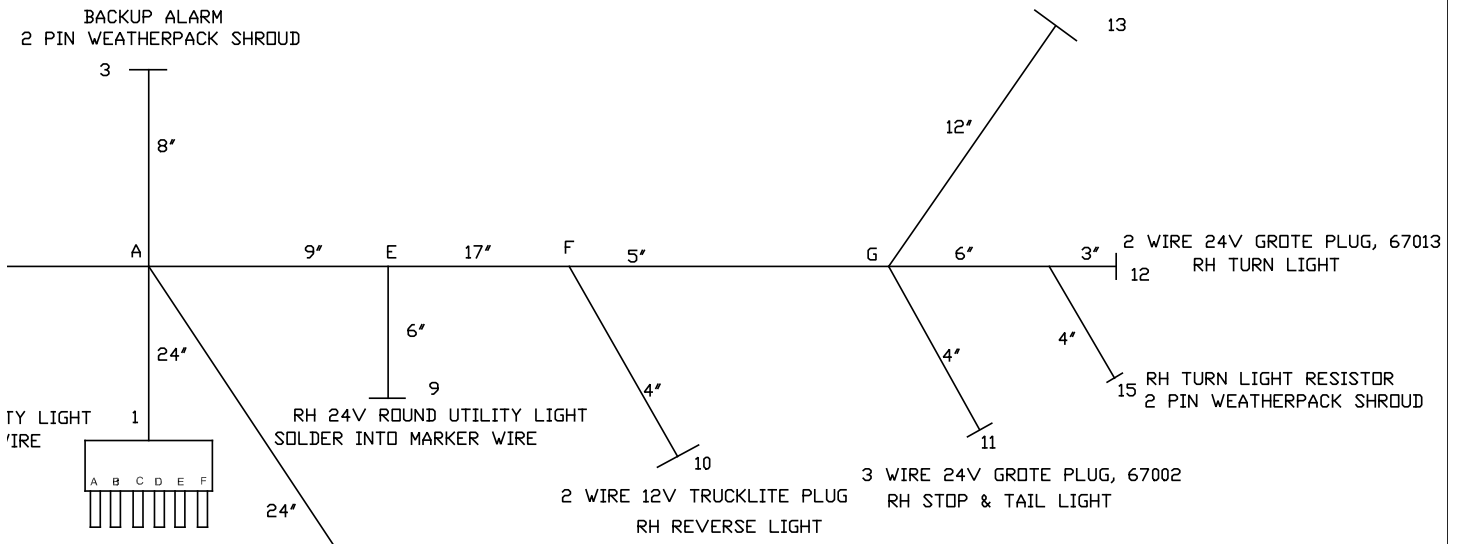

Section 9 - Electrical

62766 - Bumper Harness 24V

DR DOOR HARNESS	
N WEATHER PACK SHROUD	
W	DESCRIPTION
1	GND (BLK)
3	BACKUP (WHT)

DUMP LIGHT	
2-PIN WEATHER PACK SHROUD	
CAV	DESCRIPTION
A	GND (BLK)
B	DUMP LIGHT

HARNES	
HER PACK TOWER	
DESCRIPTION	
STOP (RED)	
MARKER (BRN)	
LEFT TURN (ORG)	
RIGHT TURN (ORG)	
REVERSE (WHT)	
GND (BLK)	

DUMP LIGHT	
1-PIN WEATHER PACK TOWER	
CAV	DESCRIPTION
A	DUMP LT