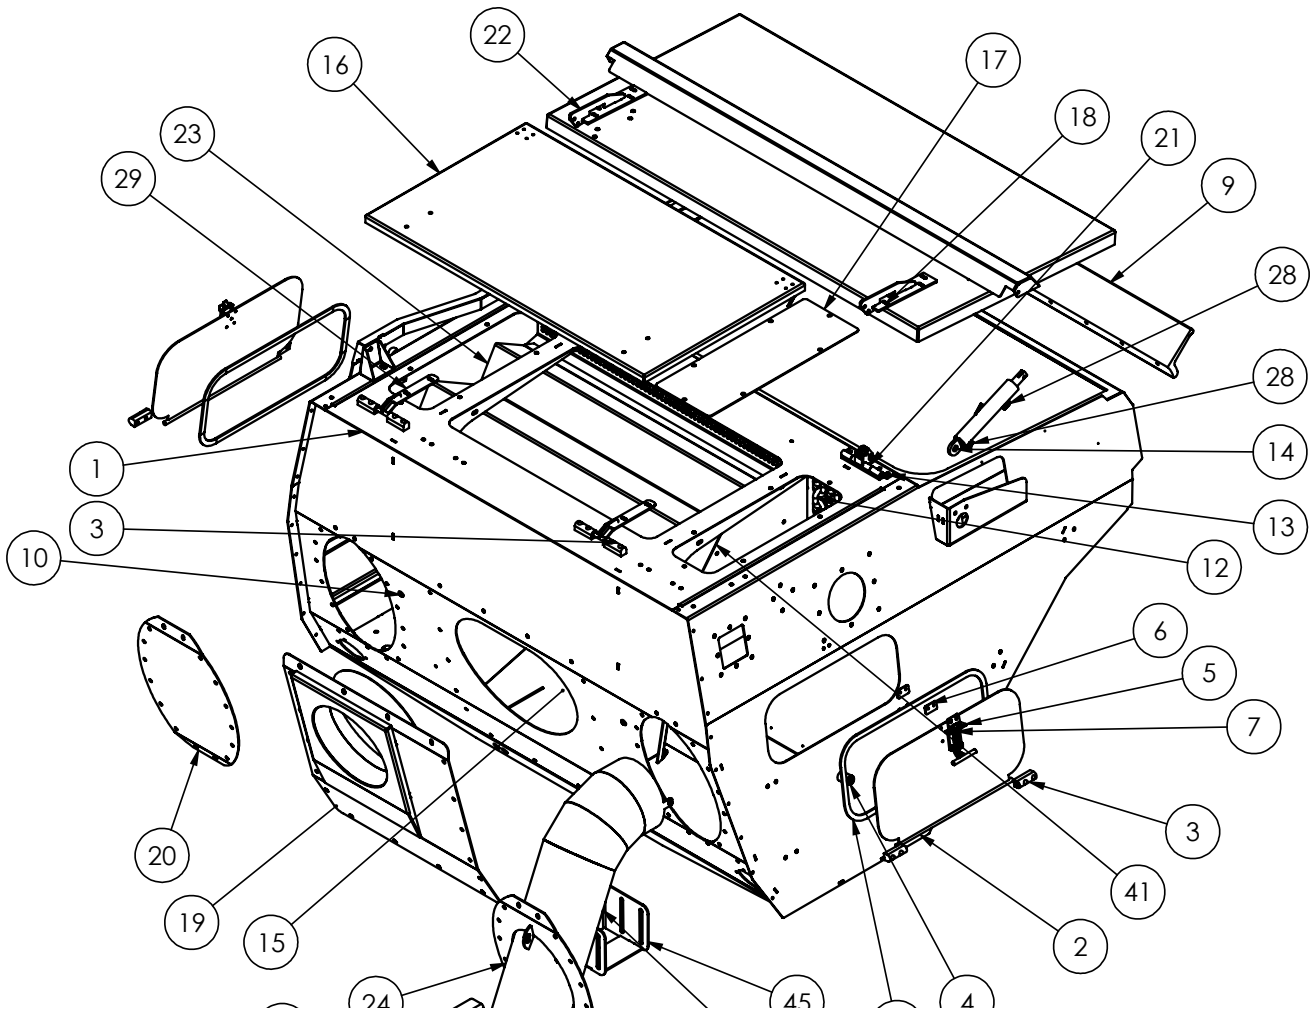

Schwarze Industries, Inc.

SUPERVAC ***GALE FORCE***

Parts Manual

Table of Contents

In This Manual

1 Instrumentation	7
204P93 - Console Components (Tier 4F)	8
204P94 - Console Components (Tier 4i)	12
203432 - Indicator Light, Low Water Level	16
203444 - Console, Dual Steering.	16
203429 - Console, Strobe/Beacon/Barlight	16
203399 - Console, Hopper Shaker	16
203278 - Console, Bar Magnet	16
203411 - Console, GEO RHS	16
203415 - Console, GEO LHS	16
2 Debris Pickup System	17
204B23 Sweeping Head Components.	18
204F39 - Replacement Sweeping Head Kit.	18
204P28 Sweeping Head Mounting Components.	19
203974 - Standard Hose Kit	19
203975 - Heavy Duty Hose Kit	19
203J68 - Draggin Skids Set.	20
204B98 - Power Flap Set.	20
204M44 - Hyd. System Sweeping Head	20
203J97 - Standard Blue Skid Set.	20
204B99 - Litter Flap Set.	20
3 Debris Hopper	21
204M40 - Hopper Dump Components.	22
Deluge Block Off Plates.	23
204M35 Hand Hose Cover Plates	23
204M33 Hopper Drain Cover Plates	23
204L84 / 204P51 - Hopper	24
203398 - Hopper Vibrator	24
523897 - Safety Chock	25
204P51 - Hopper Components Stainless Steel	27
204P10 - Shroud Components (Gas)	28
204P59 - Shroud Components (Gas) Stainless Steel	28
204P11 - Shroud Components (Diesel).	29
204P60 - Shroud Components (Diesel) Stainless Steel	29
204M38 - Hand Hose with Block Off Plate Install	30
204N65 - Hand Hose Components	31
5216031 - Hand Hose Bracket	31
204L83 - Hopper Drain	32
204E50 - Gale Force Decal Kit	32
203Q56 - Hand Hose Extension 6"x4'	33