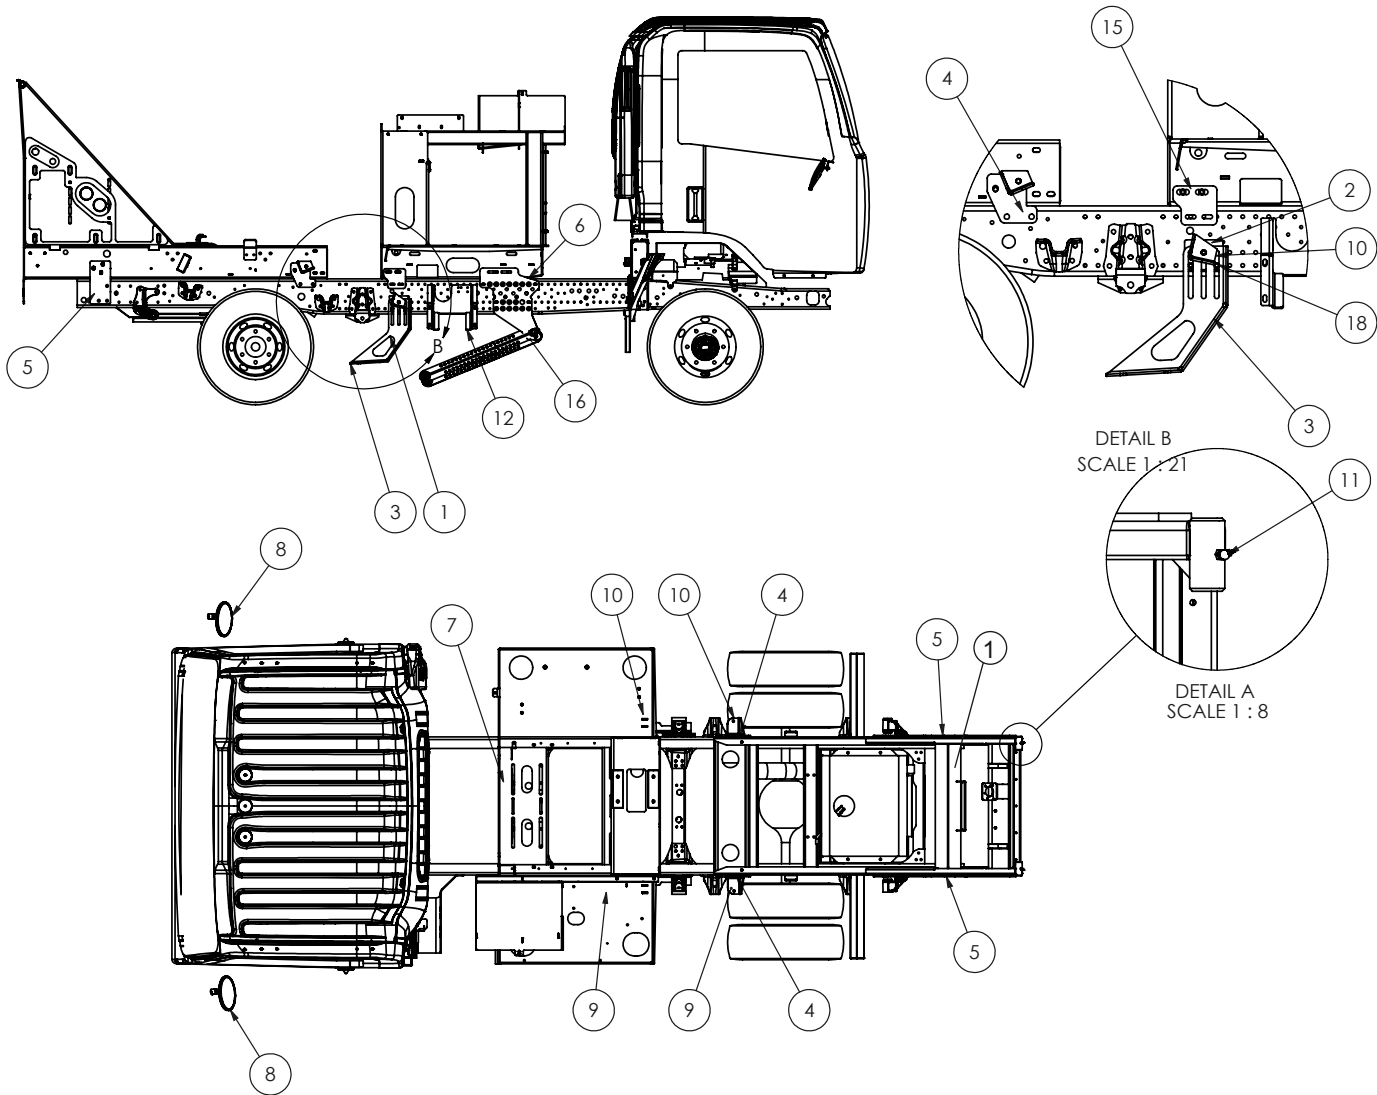

Section 5 - Sweeper & Truck Body

204M19 - GMC Truck Kit Components

#	Part #	Description	QTY	Details
1	5222325	HEAD STOP, LH	1	
2	5222658	SPACER, HEAD STOP,	2	
3	5222326	HEAD STOP, RH	1	
4	5222294	TIE DOWN, FRNT HOPPER FRAME	2	
5	5222482	TIEDOWN, REAR HPPR FRAME	2	
6	5222479	DRAG ARM BRKT	2	
7	25092	CLAMP, 2" COATED	2	
8	21098	CONVEX MIRROR, STAINLESS, 8"	2	
9	5204932	LH SPRING BRACKET	2	
10	5204931	RH SPRING BRACKET	2	
11	23128	FITTING,GREASE 45° 1/4-28 NPT	2	
12	523845	BATTERY BOX, TIER III W4 GMC	1	
13	29855	CABLE, BATTERY	1	
14	54067	9/16 X 3/4 EDGING STRIP TRIM	1	
15	5217817	TIE DOWN, REAR POWER MODULE	2	

#	Part #	Description	QTY	Details
16	204N46	DRAG ARM ASSY	1	Page 47
17	5222327	SPACER,DRG ARM BRKT,S350T,	1	
18	525395	BOLT PLATE WELD,	2	
19	28272	BREAKER, 80 AMP	1	
20	50448	LICENSE PLATE TAG	1	
21	63059	NPR SUSPENSION STABILIZER	1	not shown
22	20534	HOSE, 1/4" FUEL LINE	11'	not shown
23	20354	FIRE EXTINGUISHER, 5LB ABC	1	not shown
24	66372	HARNESS, SWEEPER T4F	1	not shown
25	20136	BARB,5/16 HOSE X 1/4 MNPT	1	not shown
26	26930	HOSE BARB 1/4 MPT X 3/8 HOSE	1	not shown
27	20141	FEMALE TEE, ECONO NPTF, 1/4"	1	not shown
28	5217812	SPACER, TRUCK FRAME	2	not shown
29	5217659	SPACER, TIERIII W4 HEAD STOP	2	not shown