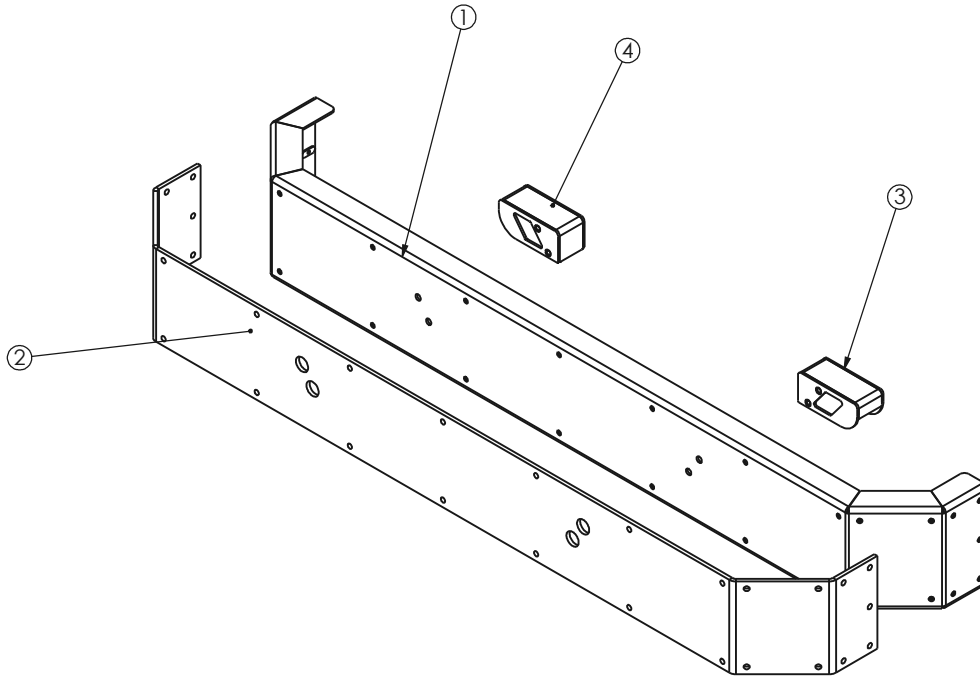

Section 5 - Sweeper & Truck Body

204B35 - Heavy Duty Front Bumper

#	Part #	Description	QTY	Details
1	524285	WELD, HEAVY DUTY BUMPER	1	
2	63297	COVER, RUBBER, HD BUMPER S-SER	1	

#	Part #	Description	QTY	Details
3	523934	ADAPTER, BUMPER GMC NQR	1	
4	523940	BUMPER ADAPTER, GMC NQR, RH	1