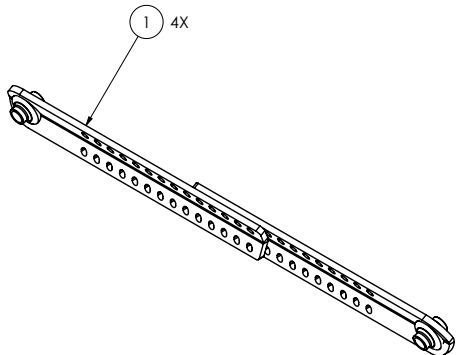

204N46 - Drag Arm Components

#	Part #	Description	QTY
1	525358	DRAG ARM WELD	4