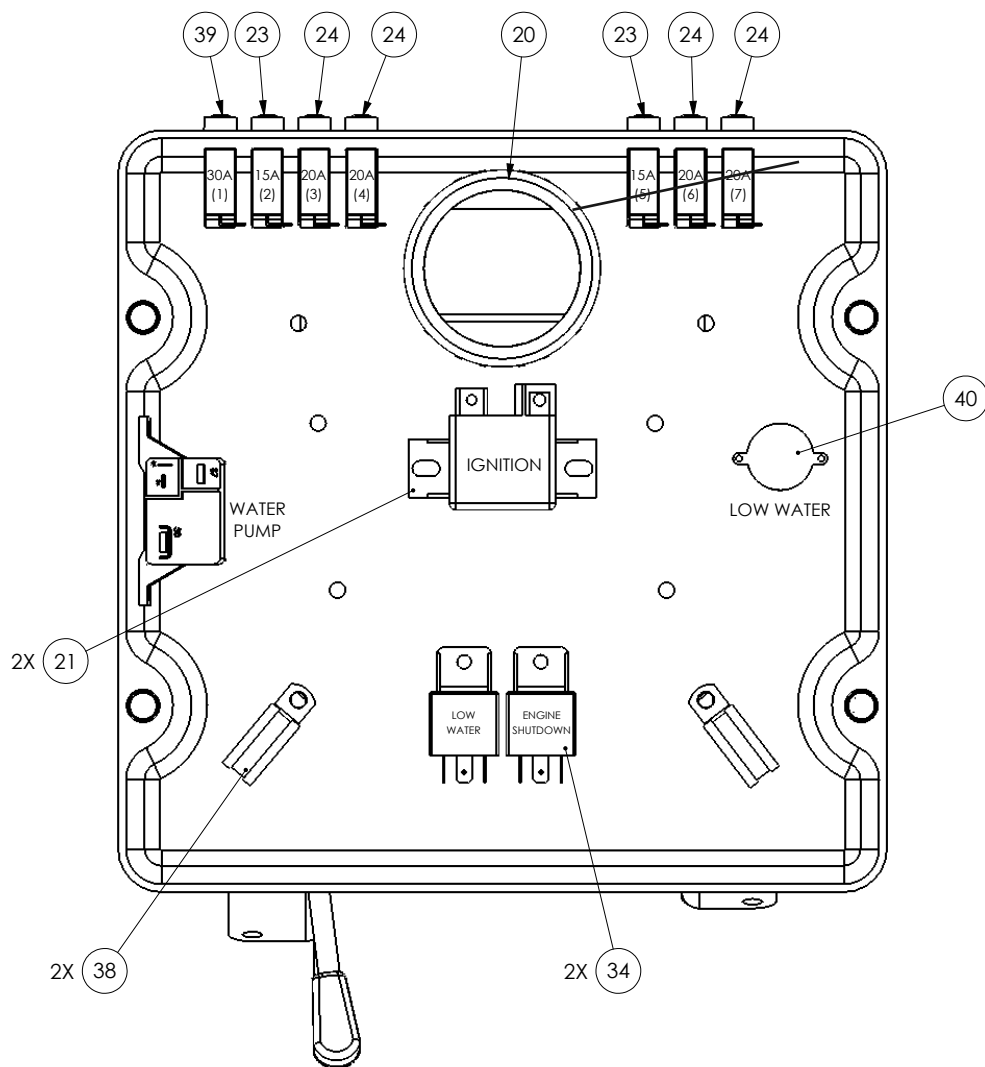

Section 1 - Instrumentation

204P93 - Console Components (Tier 4F)

#	Part #	Description	QTY	Details
1	26149	CONSOLE BOTTOM ENCLOSURE	1	
2	5221943	PLATE, CONSOLE YANMAR	1	
3	62726	INDICATOR, LOW WATER, HYD LEV	1	
4	62610	SWITCH, CONTURA, MOM/OFF/MOM	3	
5	62922	CARL, MOM-OFF-ON, RAISE BKT	1	
6	62720	SWITCH ACTUATOR, GB TILT	1	
7	62718	SWITCH ACTUATOR, GB UP-DN SPIN	1	
8	62716	SWITCH ACTUATOR, AIR BLEEDER	1	
9	62721	SWITCH ACTUATOR, DUMP	1	
10	62707	SWITCH ACTUATOR, AUX HYD PUMP	1	
11	63212	SWITCH ACTUATOR, FAST/SLOW	1	
12	62706	SWITCH ACTUATOR, WATER PUMP	1	
13	62609	SWITCH, CONTURA II, OFF/ON	3	
14	62717	SWITCH ACTUATOR, HEAD UP-DN	1	
15	62713	SWITCH ACTUATOR, BEACON	1	
16	62613	PLUG, CONTURA SWITCH HOLE	18	
17	62710	SWITCH ACTUATOR, LHS GB LIGHT	1	
18	26634	NUT, 10-24 JACK, 0-3/16 GRIP	4	
19	26635	10-24 X 1/2 KNURLED HEAD BOLT	4	
20	54698	GROMMET, 2.5"ID, 3.125" OD	1	

#	Part #	Description	QTY	Details
21	26106	RELAY, 75 AMP	2	
22	65992	SWITCH, IGNITION 6 PIN DUETSC	1	
23	66420	BREAKER, 15 AMP ETA	2	
24	20743	BREAKER, 20 AMP ETA	4	
25	66500	WATER TEMP GAUGE, FARIA, M150L	1	
26	66499	OIL PRESS GAUGE, FARIA, M150L	1	
27	66498	GAUGE, TACH, T4F YANMAR	1	
28	66585	CONTURA II, MOM-OFF-MOM, 2 LED	1	
29	28640	INDICATOR,LAMP	1	
30	28638	LAMP,CONSOLE	1	
31	28639	LENSE,INDICATOR LAMP	1	
32	29012	PLUG, 5/8, NYLON	1	
33	66055	DECALCONSOLE	1	
34	22945	RELAY, SPDT 40A 12VDC CUBE	2	
35	5222501	CONSOLE, MOUNT	1	
36	61932	12 POSITION LOCKING SEAT SWIVE	1	
37	525362	CONSOLE STAND	1	
38	20140	CLAMP, 1.0" RUBBER LINED	2	
39	23704	BREAKER, 30 AMP ETA	1	
40	23471	BUZZER, KYSOR	1	
41	66421	SWITCH, CONTURA II, OFF MOM	1	
42	62921	CARL, MOM-OFF-MOM, RAISE, BKT	1	

Section 1 - Instrumentation

204P94 - Console Components (Tier 4i)

INTERIOR VIEW