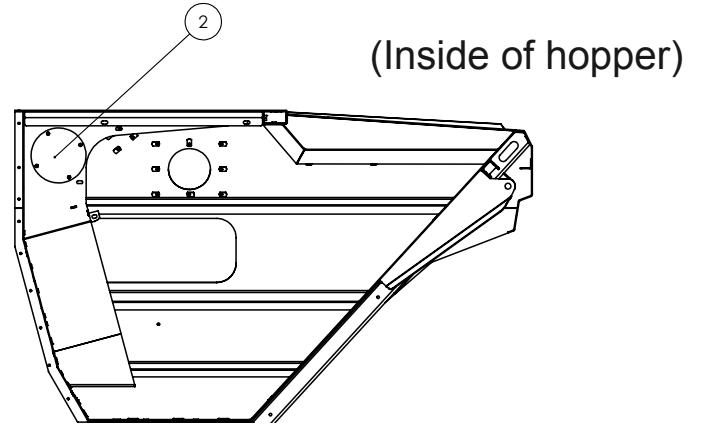

#	Part #	Description	QTY
2	5222034	BLCK OFF PL,DELUGE INNER	1