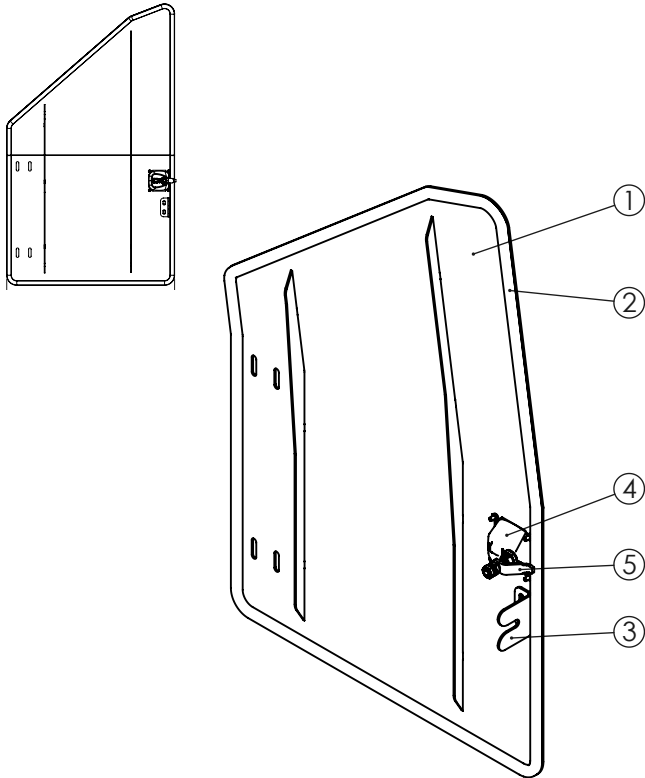

Section 5 - Sweeper & Truck Body

204D92 - Toolbox Door RH Comp.

#	Part #	Description	QTY	Details
1	524539	TOOLBOX DOOR, RH, WELD	1	
2	25947	EPDM D-SHAPED GASKET SEAL, 13'	1	
3	5215433	TOOLBOX DOOR GUIDE	1	
4	63120	LATCH, LOCKING	1	
5	63119	LATCH OFFSET, DEEP	1