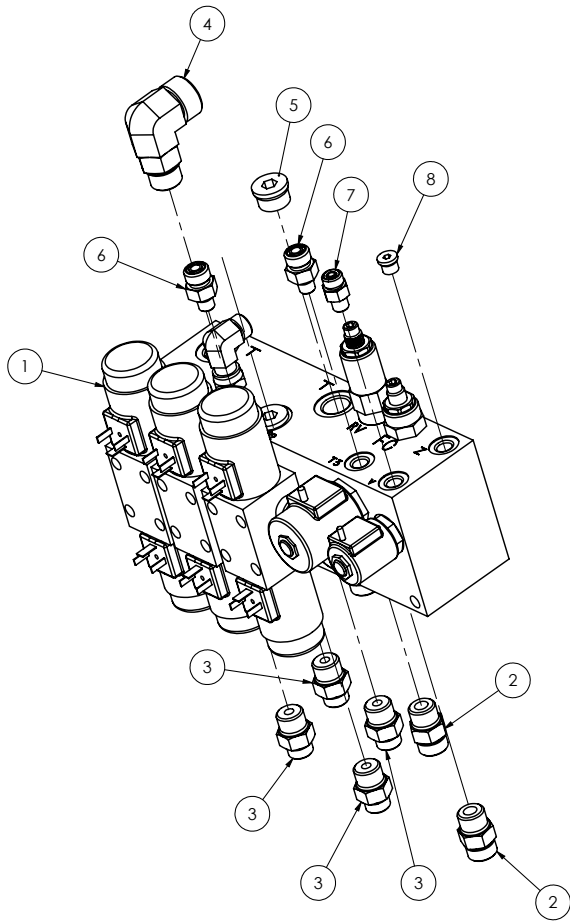

Section 6 - Power Module

204P15 - Single Broom Manifold Components

#	Part #	Description	QTY	Details
1	60089	DO2 MANF W/G/B CIR.	1	Page 48
2	61014	1/2" MORFS X 1/2" MORB	3	
3	61043	3/8" MORFS X 1/2" MORB	4	
4	62110	ELBOW, 5/8" MORB X 3/4" MORFS 90	1	
5	27180	#10 SAE HEX HEAD PLUG	2	
6	61373	ADAPTOR 3/8 MORFS	2	
7	61030	1/4" MORFS X 1/4" MORB	1	
8	23981	#4 SAE HEX HEAD PLUG	1	

#	Part #	Description	QTY	Details
9	61042	ELBOW,90 3/8 FORFS X 3/8 MORFS	1	
10	525405	HOSE, T3 MANIFOLD TO TANK	1	
11	525406	HOSE, PUMP TO HYD TANK	1	
12	525250	HOSE, COOLER TO TANK	1	
13	525408	HOSE, COOLER TO MANIFOLD	1	
14	525409	HOSE, PUMP TO MANIFOLD	1	
15	525421	HOSE, V PORT MANIFOLD TO LIFT CYL	1