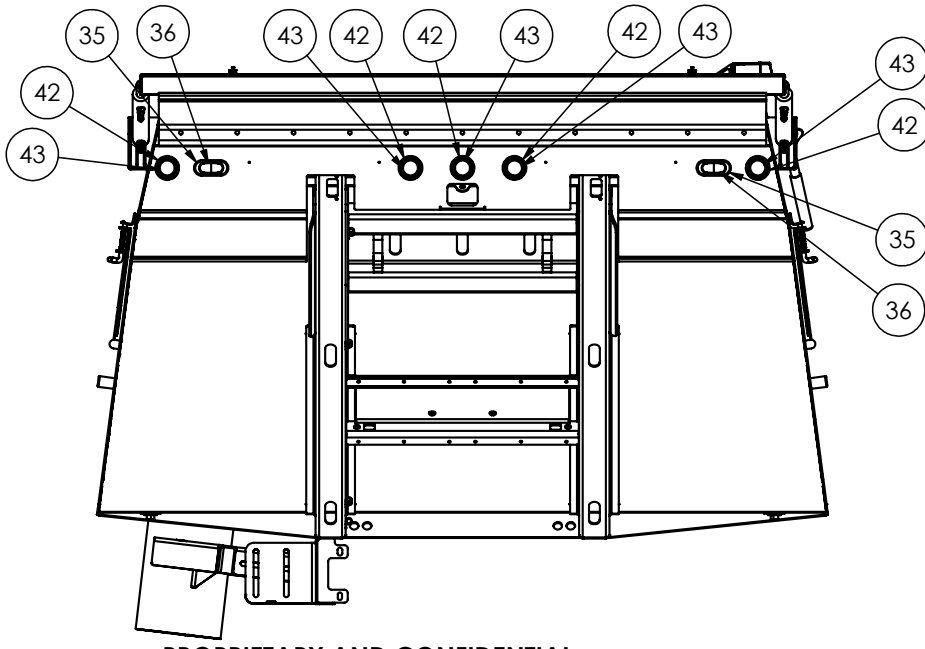

Section 3 - Debris Hopper

204L84 / 204P51 - Hopper