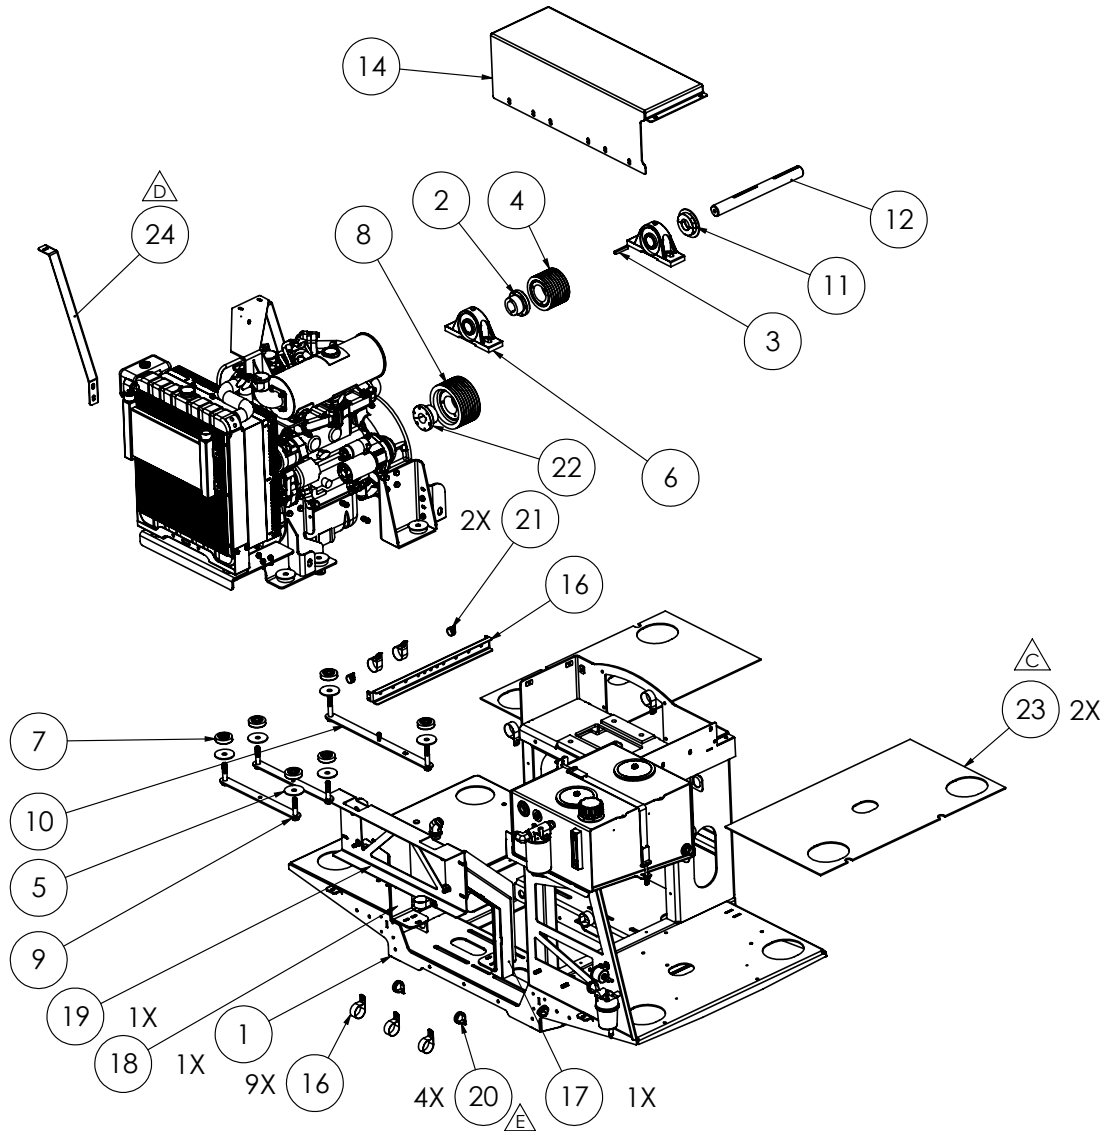

Section 6 - Power Module

204M14 - Power Module Yanmar T4I Components

#	Part #	Description	QTY	Details
1	525352	POWER MOD WELD,	1	
2	20495	BUSHING SK-1-11/16" TAPERED	1	
3	5213706	KEY, 3/8 x 2-1/2"	2	
4	59573	8/3V530 PULLEY SK	1	
5	5212556	WASHER RUBBER ISOLATOR 2-7/8	12	
6	20492	MPT 27 1-11/16 BEARING	2	
7	27644	RUBBER ISOLATOR 440 LBS	12	
8	59572	8/3V690 PULLEY SK	1	
9	525185	SLIDER BAR, YANMAR	2	
10	522808	SLIDE BAR REAR	1	
11	522725	SHAFT SLINGER 1-11/16	1	
12	5211908	FAN SHAFT 17"	1	
13	66131	ENGINE, YANMAR T3,	1	
14	5222470	BELT GUARD	1	

#	Part #	Description	QTY	Details
16	5222478	BEAM, HOSE RETAINER	1	
16	25092	CLAMP, 2" COATED	9	
17	525453	BRCKT, LH OIL COOL, YANMAR WEL	1	
18	525364	BRCKT, RH OIL COOL, YANMAR WLD	1	
19	525366	STIFFENER, OIL COOL, WELD	1	
20	20155	CLAMP, 1.50" RUBBER LINED	4	
21	20140	CLAMP, 1.0" RUBBER LINED	2	
22	26644	SK 1-1/2" BUSHING	1	
23	66509	POWER MODULE PAD	2	
24	5222743	SUPPORT, AIR FILTER, YANMAR T4	1	
25	24287	AIR FILTER RESTRICTION INDICAT	1	Not shown
26	26717	GASKET, SAE "A" FLANGE	1	Not shown
27	59574	BELT, 8/3VX530	1	Not shown