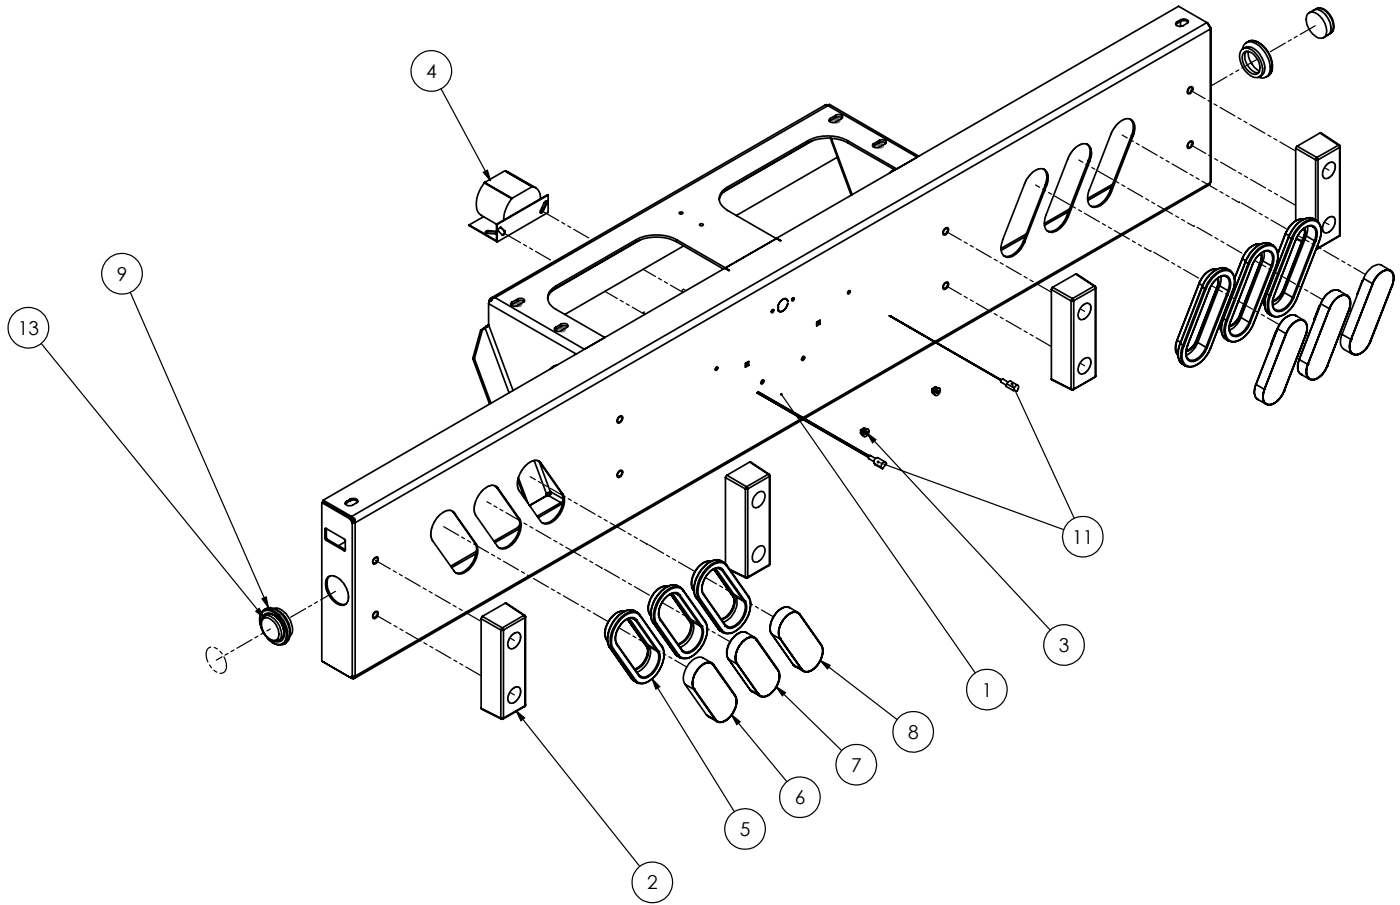

Section 5 - Sweeper & Truck Body

204M17 - Rear Bumper Components

#	Part #	Description	QTY	Details
1	525211	BUMPER WELD	1	
2	29455	BUMPER 8 X 2-1/2 X 2	4	
3	27966	TAG SCREW RECEPTACLE INSERT	2	
4	23826	BACK-UP ALARM AUTO 87-107dB	1	
5	59875	GROMMET, OVAL 6"	6	
6	55625	LIGHT, 6.5" WIDE, RED LED	2	
7	54209	LIGHT, 6.5" WIDE, AMBER, LED	2	
8	60800	LIGHT, 6.5" LED BACKUP LIGHT	2	

#	Part #	Description	QTY	Details
9	23136	GROMMET, 2" MARKER LIGHT	2	
11	28107	2 PRONG PIGTAIL (NOT SHOWN)	2	
12	66371	HARNESS, REAR BUMPER	1	
13	20779	LIGHT, LED, 2" RED, SIDE MARKR	2	
14	64596	CONNECTOR, 4WAY RECEPTACLE	1	
15	64612	WEDGELOCK, DT, 4POS RECPT	1	
16	66384	LED TAG LIGHT BOLT	2	Not shown