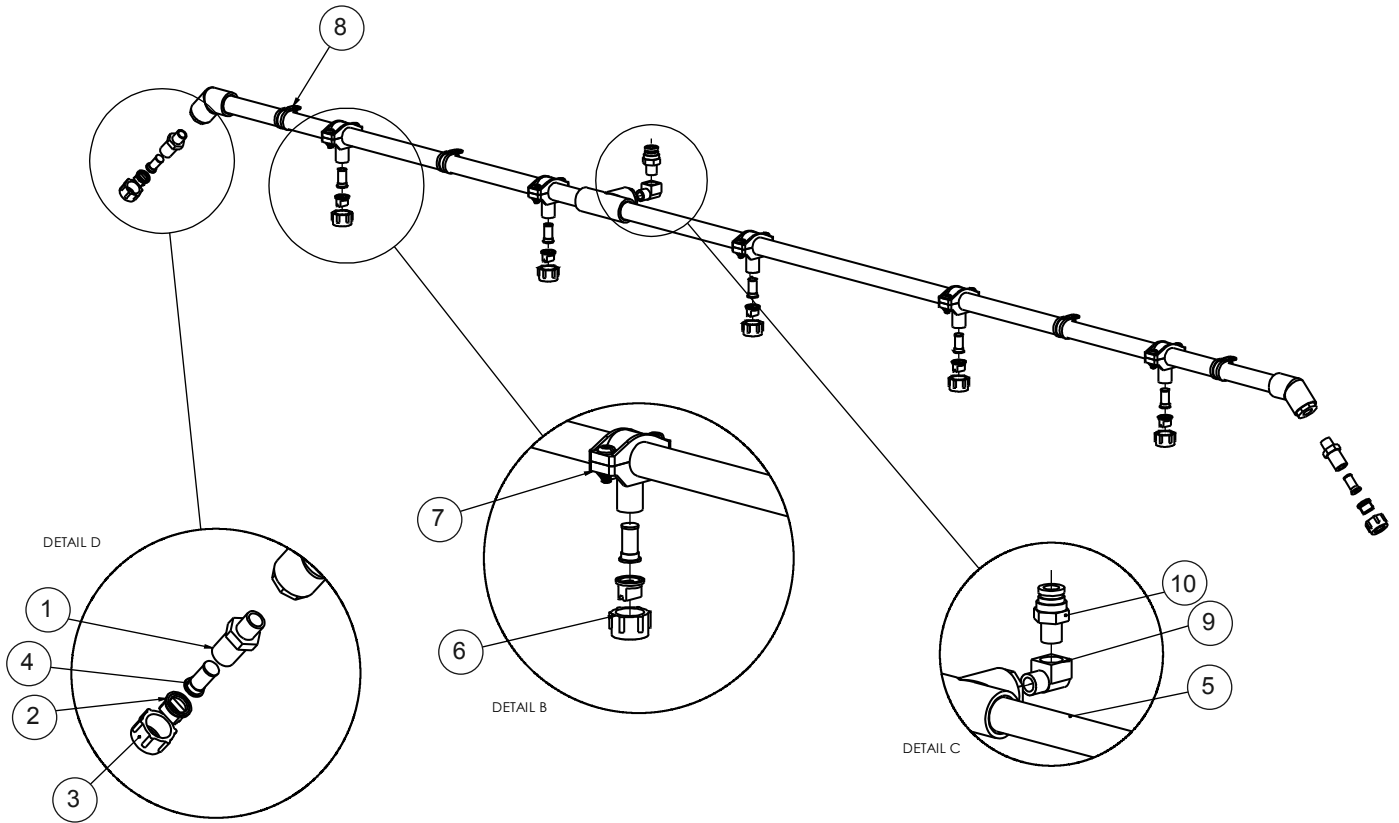

Section 7 - Water System

203Z77 - Front Spraybar Front

#	Part #	Description	QTY	Details
1	20465	SPRAY BODY	2	
2	22542	SPRAY TIP YELLOW	7	
3	23949	SPRAY TIP RETAINING NUT, PVC	2	
4	27598	WATER FILTER 100 MEST	7	
5	521132	SPRAY BAR TUBE ASSY 72"	1	Page 77
6	20464	SPRAY TIP RETAINING NUT, PVC	5	

#	Part #	Description	QTY	Details
7	22431	SPRAY TIP BODY, PVC	5	
8	20149	CLAMP, .75" RUBBER LINED	4	
9	20133	ELBOW, 90, 1/4 MNPT X FNPT	1	
10	54240	ADAPTER, 1/4 NPT X 3/8 P2C	1	
11	27453	KIT, FRONT SPRAY BAR	1