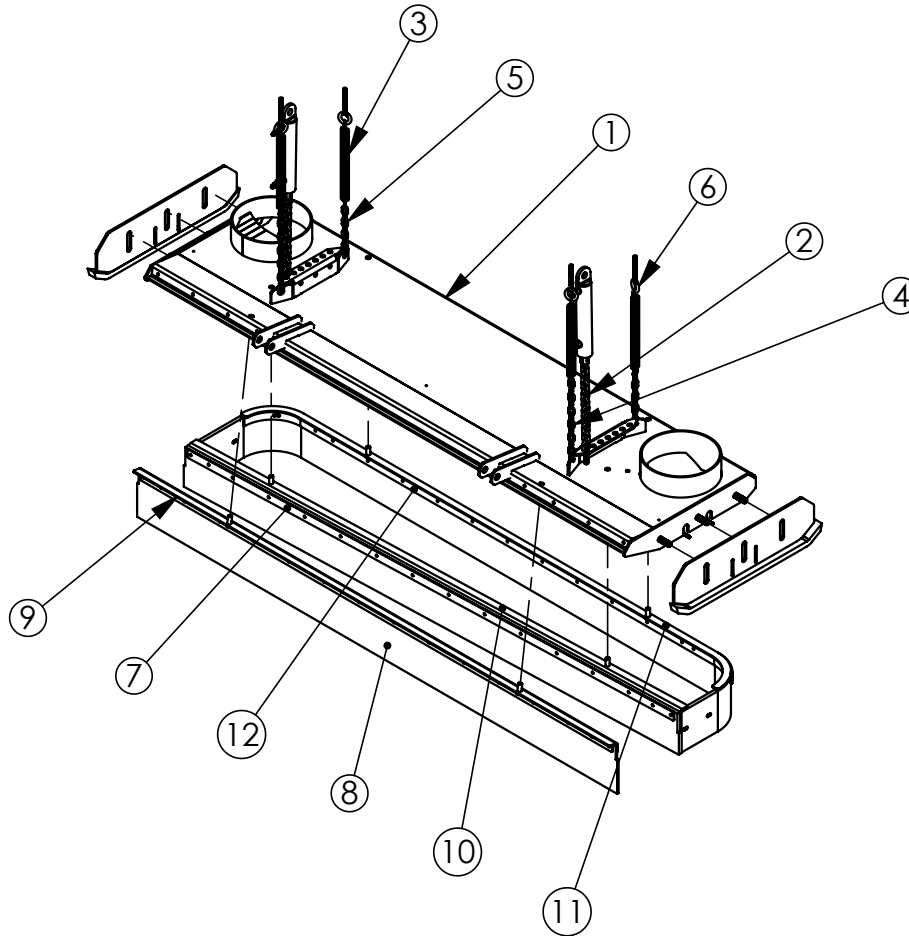

203415 - Console, GEO LHS

Part #	Description	QTY	Details
+26099	SWITCH, DP. (O)-F-(O)	1	

Debris Pickup System

2

Section 2 - Debris Pickup System

204B23 Sweeping Head Components

#	Part #	Description	QTY	Details
1	524242	SWEEPING HEAD 82"	1	
2	522355	LIFT CHAIN & STUD SWEEPING HE	2	
3	21475	SPRING,HEAD 1 X 12	4	
4	20815-12	CHAIN, 3/16 12 LINKS	2	
5	20815-08	CHAIN, 3/16 8 LINKS	2	
6	30620	EYEBOLT, 3/8-16 X 3"	4	
7	3001333	FRONT CLAMP 82" HEAD	2	