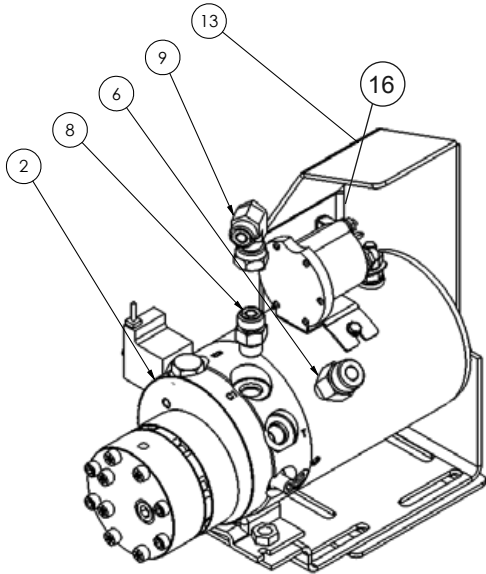

204M58 - Hydraulic Pump Components

HYDRAULIC PUMP