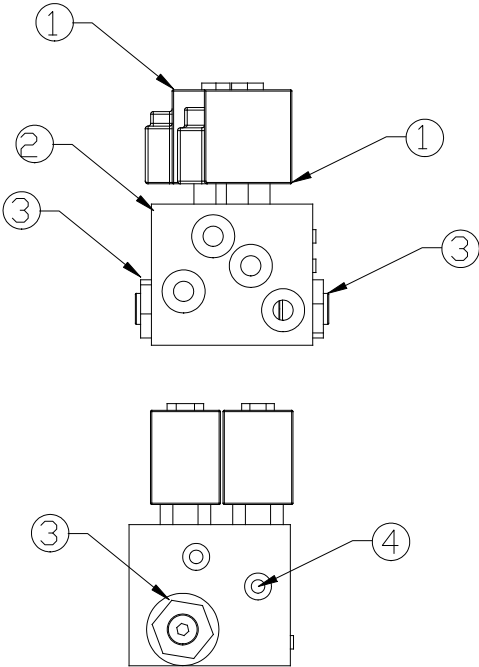

Section 6 - Power Module

29707 - Side Broom Tilt Valve Components

#	Part #	Description	QTY	Details
1	54458	DIRECTIONAL VALVE	2	
2	54742	MANIFOLD BLOCK	1	

#	Part #	Description	QTY	Details
3	54743	P.O. CHECK	2	
4	54741	ORIFICE	1