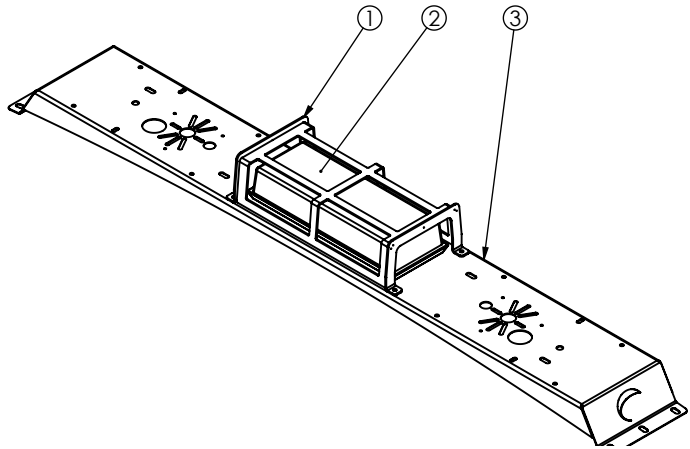

203Y82 - Strobe Light, Cab

#	Part #	Description	QTY	Details
1	524082	GUARD, MINI LED BARLIGHT	1	
2	61523	MINI LED BARLIGHT	1	
3	5217990	BKT, WHELEN, 09 GMC CAB MNT	1	
4	20139	CLAMP, .50" RUBBER LINED (NOT SHOWN)	3	
5	20529-4	TUBING, 3/8 NYLON AIR, 10 FEET (NOT SHOWN)	1