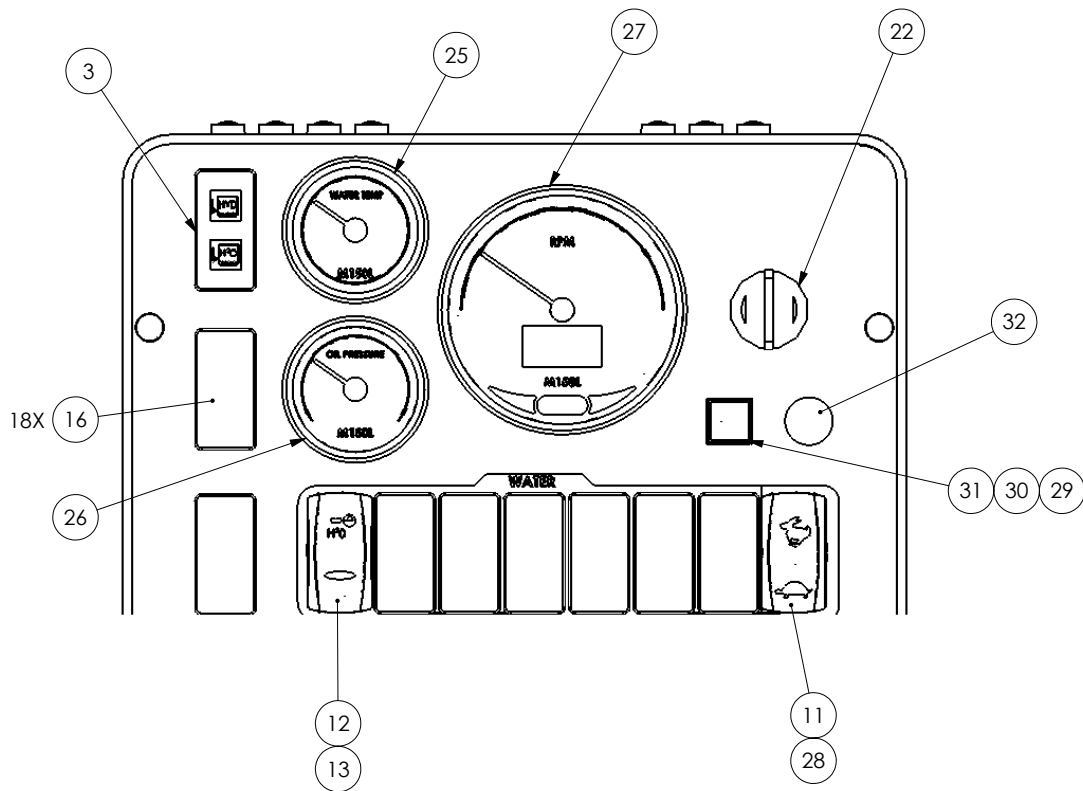

204P93 - Console Components (Tier 4F)

Section 1 - Instrumentation

204P93 - Console Components (Tier 4F)

#	Part #	Description	QTY	Details
1	26149	CONSOLE BOTTOM ENCLOSURE	1	
2	5221943	PLATE, CONSOLE YANMAR	1	
3	62726	INDICATOR, LOW WATER, HYD LEV	1	
4	62610	SWITCH, CONTURA, MOM/OFF/MOM	3	
5	62922	CARL, MOM-OFF-ON, RAISE BKT	1	
6	62720	SWITCH ACTUATOR, GB TILT	1	
7	62718	SWITCH ACTUATOR, GB UP-DN SPIN	1	
8	62716	SWITCH ACTUATOR, AIR BLEEDER	1	
9	62721	SWITCH ACTUATOR, DUMP	1	
10	62707	SWITCH ACTUATOR, AUX HYD PUMP	1	
11	63212	SWITCH ACTUATOR, FAST/SLOW	1	
12	62706	SWITCH ACTUATOR, WATER PUMP	1	
13	62609	SWITCH, CONTURA II, OFF/ON	3	
14	62717	SWITCH ACTUATOR, HEAD UP-DN	1	
15	62713	SWITCH ACTUATOR, BEACON	1	
16	62613	PLUG, CONTURA SWITCH HOLE	18	
17	62710	SWITCH ACTUATOR, LHS GB LIGHT	1	
18	26634	NUT, 10-24 JACK, 0-3/16 GRIP	4	
19	26635	10-24 X 1/2 KNURLED HEAD BOLT	4	
20	54698	GROMMET, 2.5"ID, 3.125" OD	1	