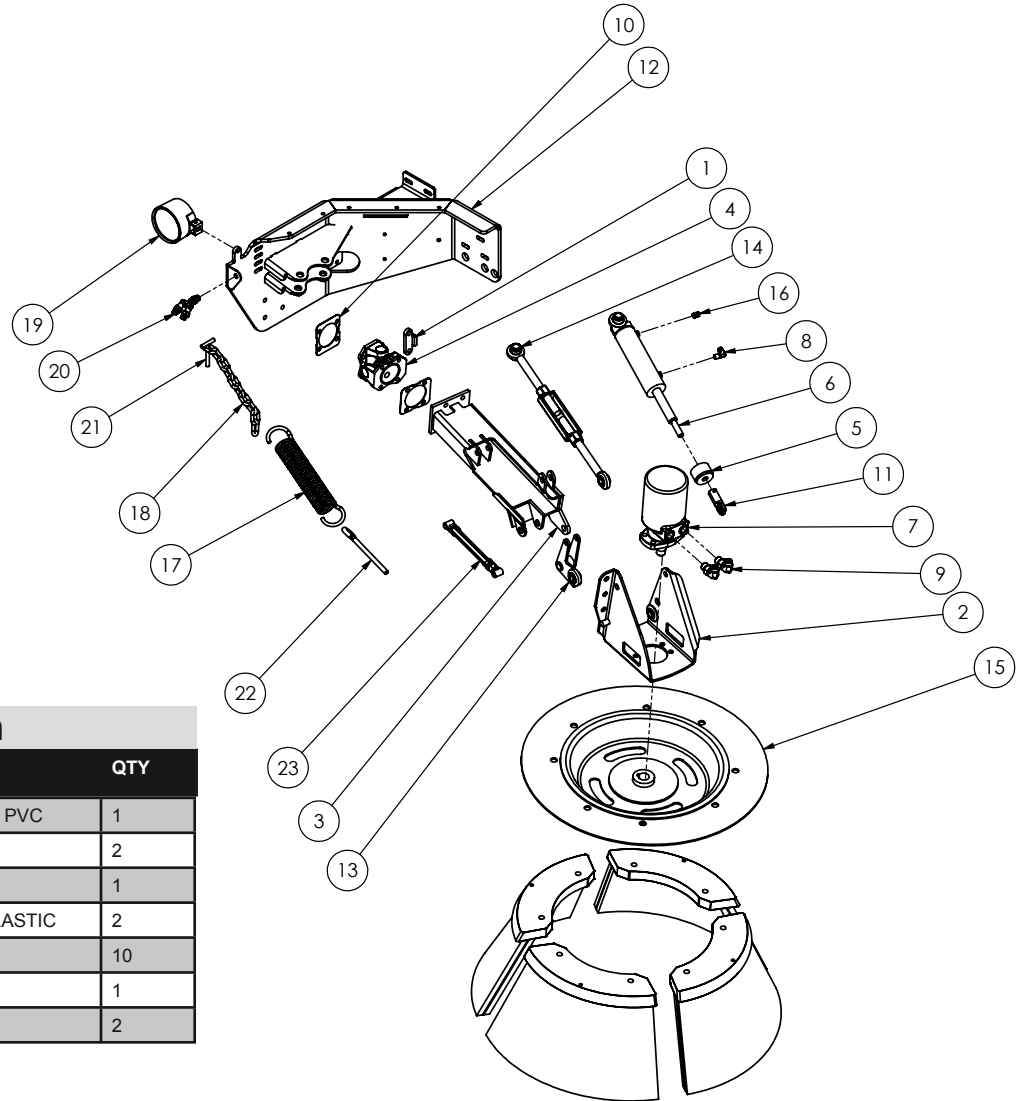

Section 4 - Side Brooms

204M91 (Gas) / 204M51 (Diesel) - LH Side Broom Components

203V96 - Dust Suppression

Part #	Description	QTY
20463	SPRAY TIP, DOUBLE SWIVEL, PVC	1
22542	SPRAY TIP, YELLOW	2
54240	ADAPTER, 3/8 P2C X 1/4 NPT	1
27598	WATER FILTER 100 MESH (PLASTIC	2
20529	TUBING, 3/8" NYLON	10
54240	ADAPTER, 3/8 P2C X 1/4 NPT	1
20464	RETAINER	2

#	Part #	Description	QTY	Details
1	522956	STOP SHIM, GB	1	
2	522104	LH G/B MOTOR MOUNT	1	
3	521850	LH BROOM ARM WELDMENT	1	
4	521794	U-JOINT BROOM ARM PIVOT	1	
5	521627	BROOM CYLINDER SPACER WELDMENT	1	
6	521093	CYLINDER 2 X 5 BROOM INNER	1	
7	65620	MOTOR, HYD. MAG MNT, TAPER SH	1	
8	65766	ELBOW, 90° 1/4 MORFS X 1/4 NP	1	
9	61047	ELBOW, 90° 1/2 MORFS X 5/8 MORB	2	
10	5207349	SHIM, FLANGE YOKE	2	
11	5207160	5/8-18 ROD END DRILLED & TAPPED	1	
12	523847	LH GB BRKT (GAS TRUCK)	1	204M51
12	523866	LH GB BRKT (DIESEL TRUCK)	1	204M91

#	Part #	Description	QTY	Details
13	522423	LH TILT ADJUSTER GB	1	
14	522374	TURNBUCKLE, 7/8	1	
15	300244	DISC, GUTTER BROOM	1	
16	21930	PLUG, 1/4" NPT VENTED PIPE	1	
17	21478	SPRING, 2" X 12"	1	
18	20816	CHAIN, 5/16", 16-1/4" LONG	1	
19	61541	LED PAR 36 FLOOD LIGHT	1	
20	203V96	DUST SUPPRESSION, GB	1	
21	522209	TEE PIN G/B SPRING RETAINER	1	
22	65597	EYEBOLT 1/2-13 X 6" LONG, T3	1	
23	520941	TILT ADJUSTER GUTTER BROOM	1	
24	525356	HOSE, MNFLD TO LH BROOM MTR	1	
25	525381	HOSE, LH GB MTR PRESSURE	1