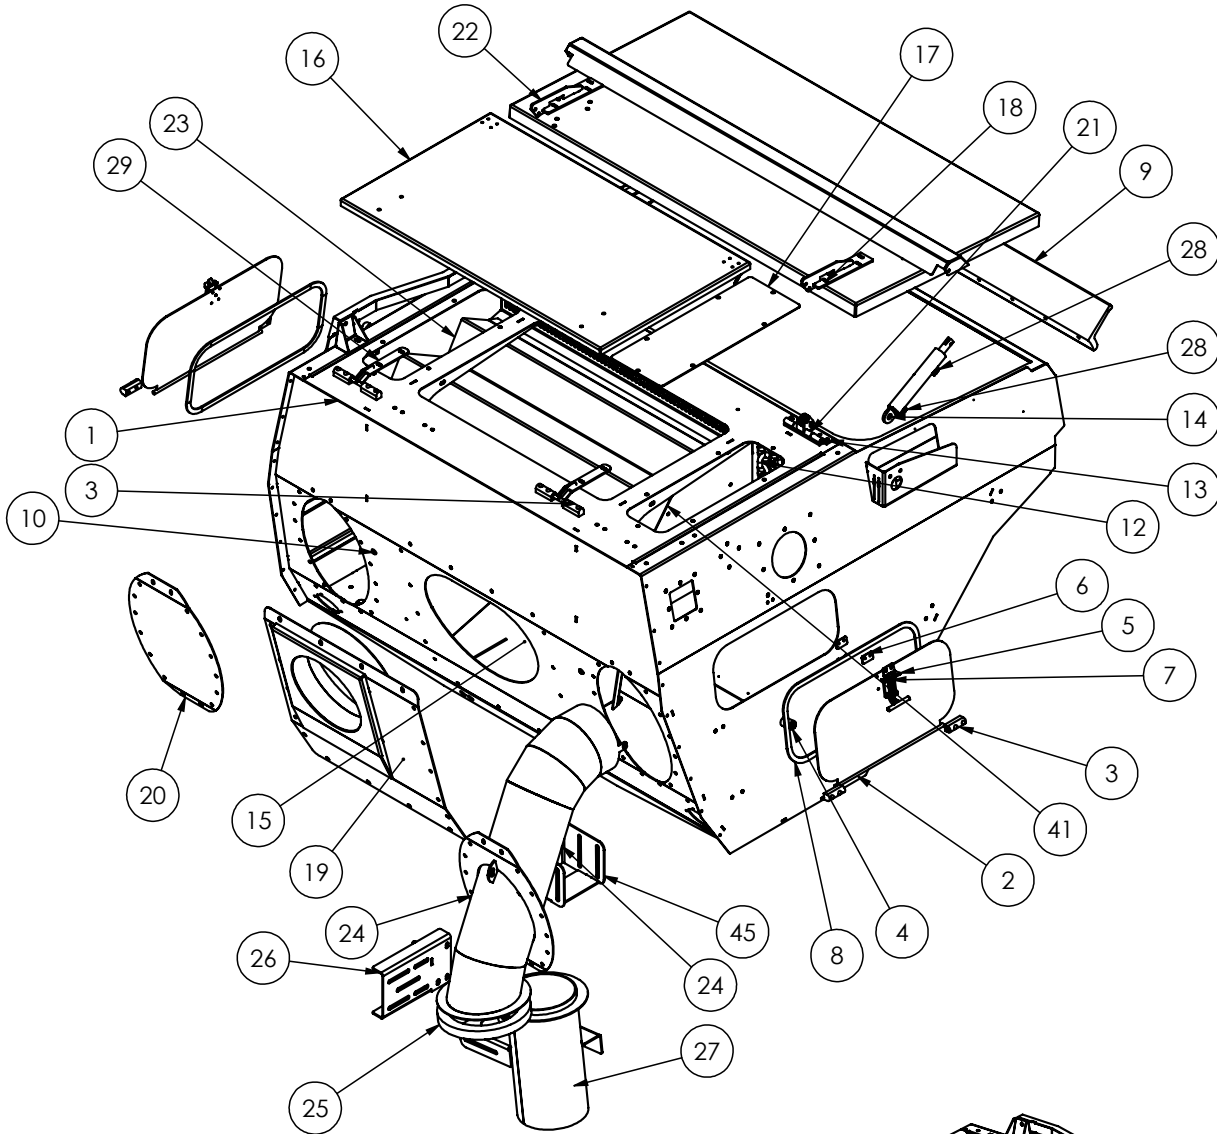

Section 3 - Debris Hopper

204L84 / 204P51 - Hopper