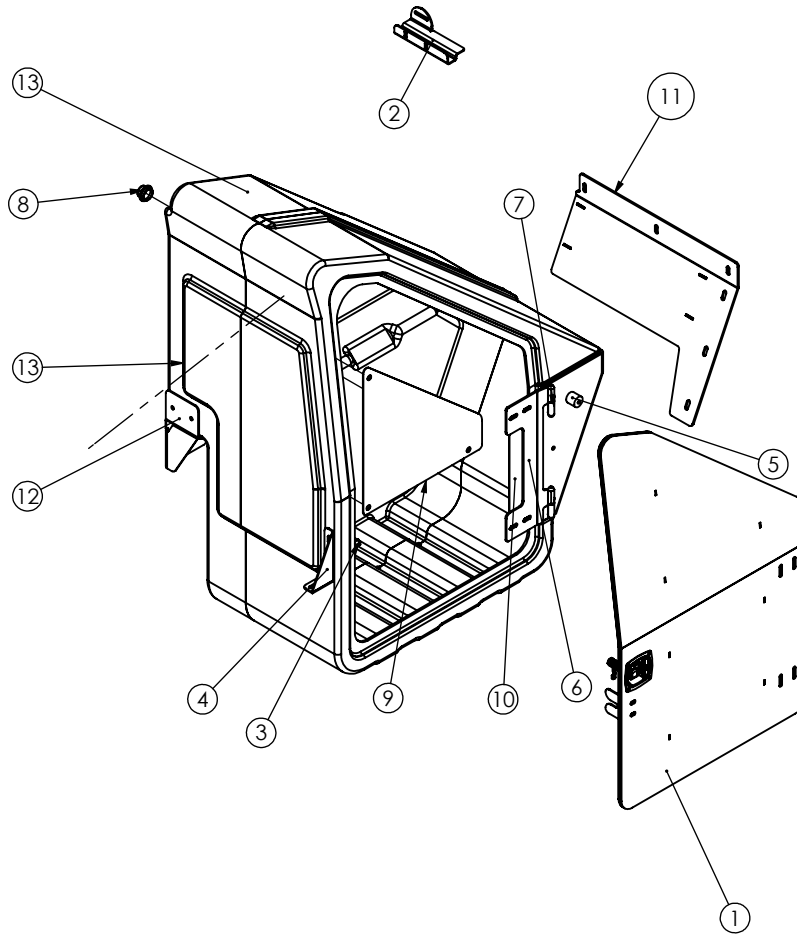

Section 5 - Sweeper & Truck Body

204L88 - Toolbox RH Components

#	Part #	Description	QTY	Details
1	204D92	TOOLBOX DOOR ASSEMBLY, RH	1	Page 47
2	5215434	RH TOOLBOX DOOR GUIDE OFFSET	1	
3	23935	LATCH, STRIKER BOLT	1	
4	5215428	RH BRACE, TOOLBOX	1	
5	23099	BUMPER,RUBBER 1 1/4 ROUND W/3/8-16 HOLE	1	
6	524537	DOOR HINGE, RH, WELD	1	
7	524535	HINGE SUPPORT, RH, WELD	1	
8	63122	LIGHT, 1-1/4 LED UTILITY	1	

#	Part #	Description	QTY	Details
9	5218572	PLATE, UPRIGHT FILLER PANEL	1	
10	524540	TOOLBOX DOOR RETAINER, WELD	1	
11	525176	TOOLBOX FRAME,RH, T-4	1	
12	5221912	REAR TOOL BOX MOUNT, RH	1	
13	66079	RH TOOLBOX BLACK	1	
14	64595	CONNECTOR, 2 WAY RECPT	1	
15	64610	WEDGELOCK, DT, 2 POS RECPT	1