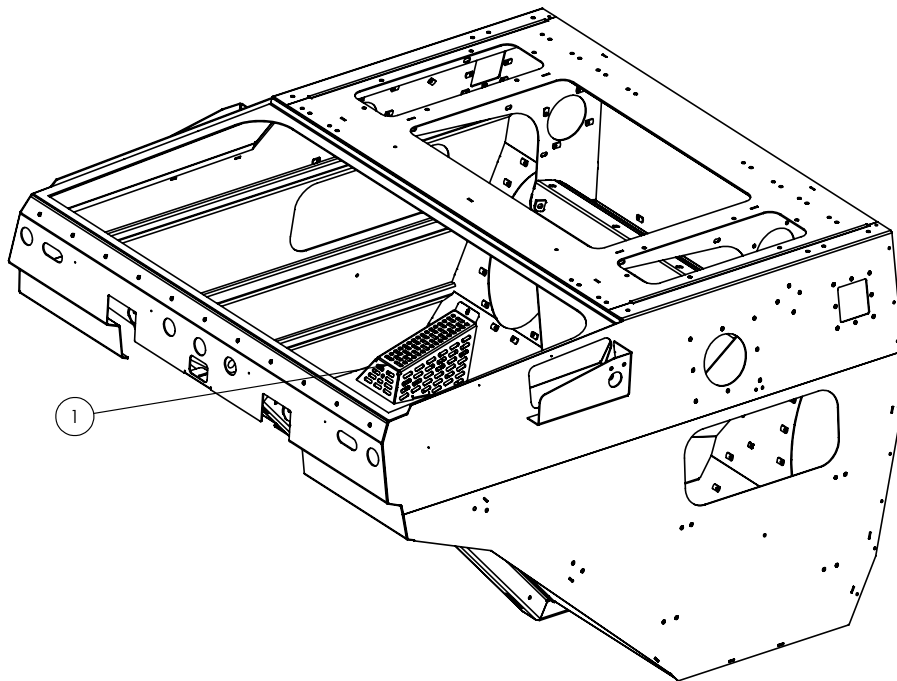

Section 3 - Debris Hopper

204L83 - Hopper Drain

#	Part #	Description	QTY	Details
1	5222013	HOPPER DRAIN	1	
2	27882-72	4" PVC DRAIN HOSE	1	Not shown
3	525363	DRAIN TUBE, 4"	1	Not shown

#	Part #	Description	QTY	Details
4	5222418	RACK, HOPPER DRAIN HOSE	1	Not shown
5	5222403	CVR PL,4"DRAIN	1	Not shown
6	21427	5" HOSE CLAMP	1	Not shown

204E50 - Gale Force Decal Kit

Part #	Description	QTY	Details
+64124	DECAL, SUPERVAC GALE FORCE	3	
+64112	DECAL,SCHWARZE LOGO 10.5 X 7.5	2	
+64113	DECAL,SCHWARZE LOGO 7.5 X 4.25	2