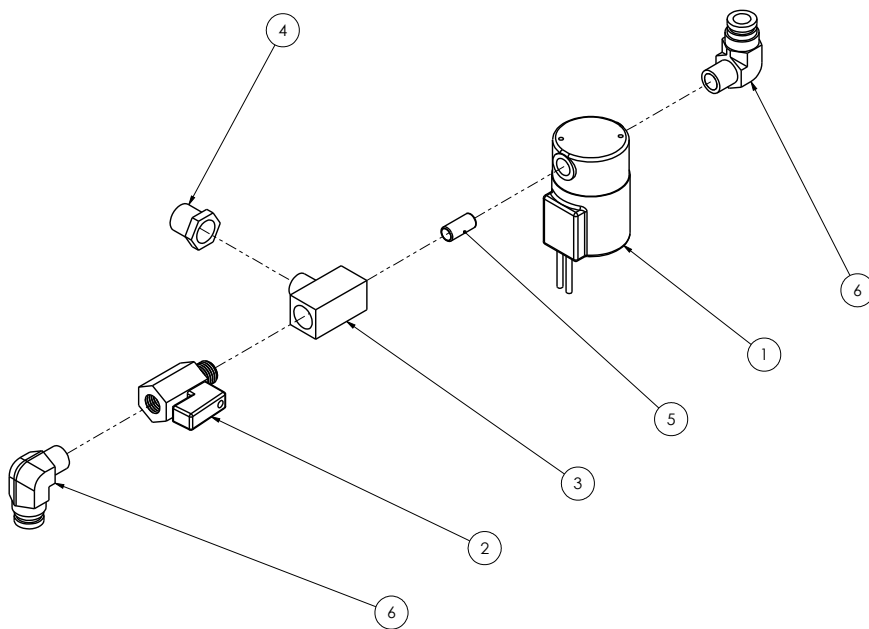

Section 7 - Water System

204F83 - Water Shut-Off Valve

#	Part #	Description	QTY	Details
1	23681	2-WAY NC WATER VALVE 12 VDC "H"	1	
2	26973	1/4" MINI BALL VALVE	1	
3	20144	TEE, 1/4 NPT, MALE BRANCH, BRASS	1	

#	Part #	Description	QTY	Details
4	21349	BUSHING, 3/8 MNPT X 1/4 FNPT BRASS	1	
5	21124	NIPPLE, 1/4 NPT BRASS CLOSE	1	
6	28976	ELBOW, 90, 1/4 NPT X 3/8 P2C	2