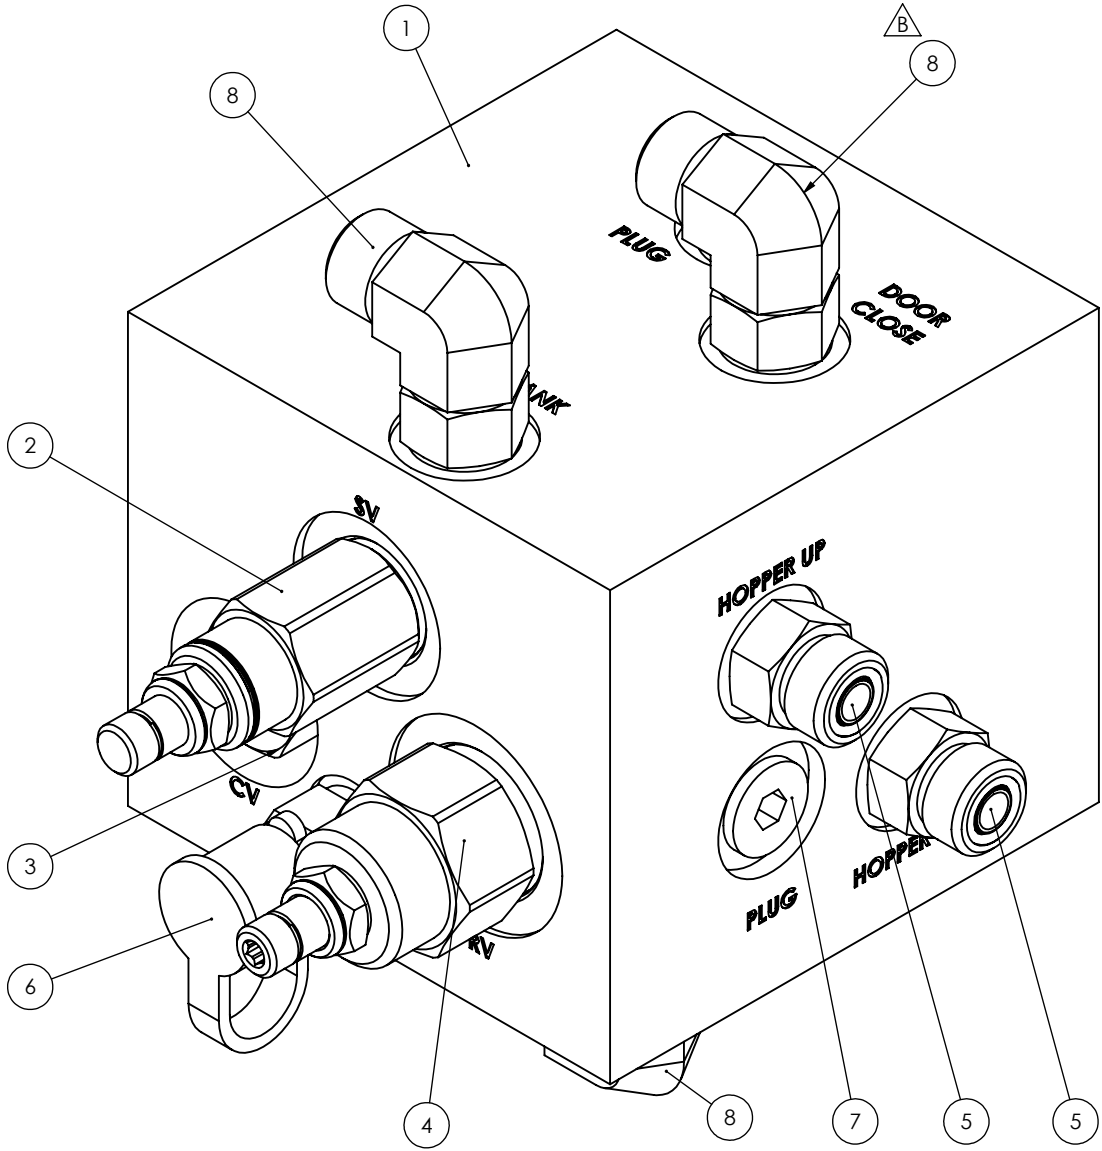

Section 6 - Power Module

66469 - Dump Manifold Components

#	Part #	Description	QTY	Details
1	5222536	MANIFOLD, DUMP	1	
2	66396	SUN SCCA-LAN	1	
3	65969	VALVE, CHECK, SUN, CXDA-XAN	1	
4	65960	PO PR VALVE - PBFBCAN 1500 PSI	1	
5	61019	3/8" MORFS X 3/8" MORB	4	

#	Part #	Description	QTY	Details
6	23653	TEST NIPPLE, #4 SAE ORB	1	
7	27163	3/8" SAE PLUG HEX	2	
8	61027	ELBOW, 90 3/8 MORFS X 3/8 MORB	4	
9	66701	3/8" MORFS X 3/8" MORB, ORIFICE	1