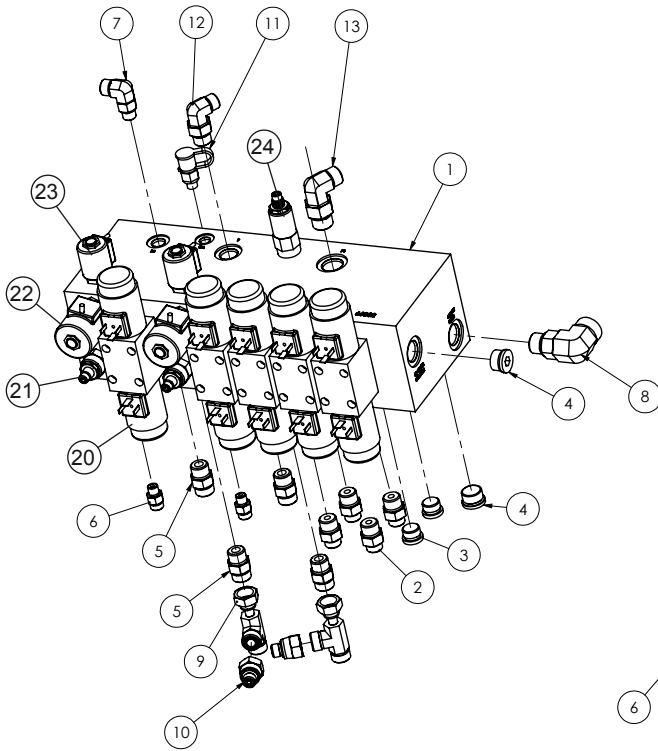

Section 6 - Power Module

204N74 - Dual Broom Manifold Components