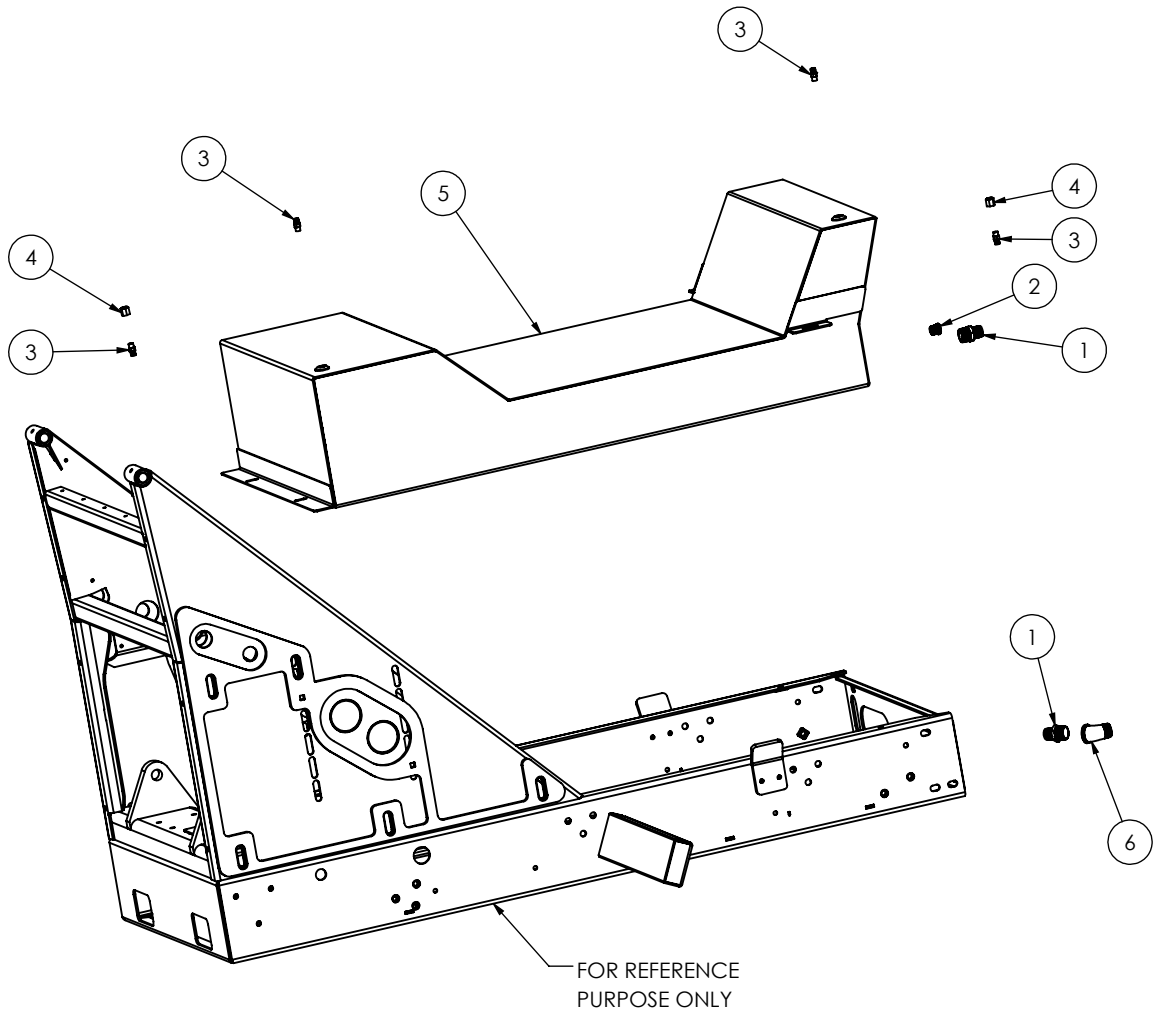

Section 7 - Water System

204N90 - Rear Water Tank

#	Part #	Description	QTY	Details
1	20062	HOSE BARB 1" NPT X 1"	2	
2	66327	PLUG, 1/2" NPT, BRASS	1	
3	25975	1/4 TUBE X 1/4 NPT CONNECTOR	4	
4	66325	VENT, 1/4 NPT, FEMALE, BRASS	2	

#	Part #	Description	QTY	Details
5	525317	TANK, REAR, WATER, WLDMNT	1	
6	66322	ELBOW, 45, 1"NPT, M TO F,BRASS	1	
7	27349	HOSE, 1" PVC SUCTION	8'