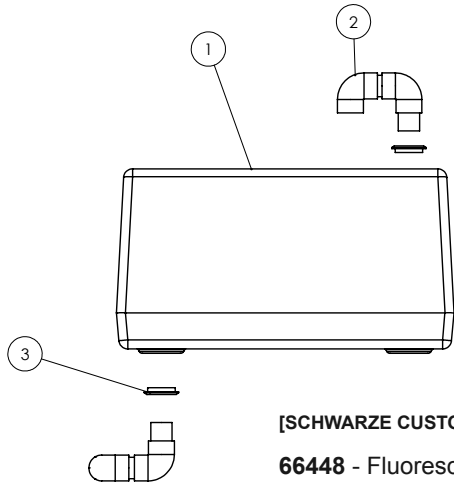

Section 7 - Water System

204N91 - LH Saddle Tank Components

[SCHWARZE CUSTOMER SERVICE NOTE]

66448 - Fluorescent Additive

#	Part #	Description	QTY	Details
1	5222639	LH WATER TANK	1	
2	522393	VENT TUBE ASSY WATER TANK	1	Page 74
3	22974	GROMMET, 2" UNISEAL	2	
4	522394	CROSSOVER ASSY LH WATER TANK	1	
5	5211976	CONNECTOR TUBE BREATHER	1	Not shown
6	27345	ADAPTER, 2" PVC - 2 HB, SLIP	1	Not shown
7	23922	ELBOW 90° 2" SCH 80	1	Not shown
8	27346	HOSE, 2" CLR SUCT PER FT	9'	Not shown