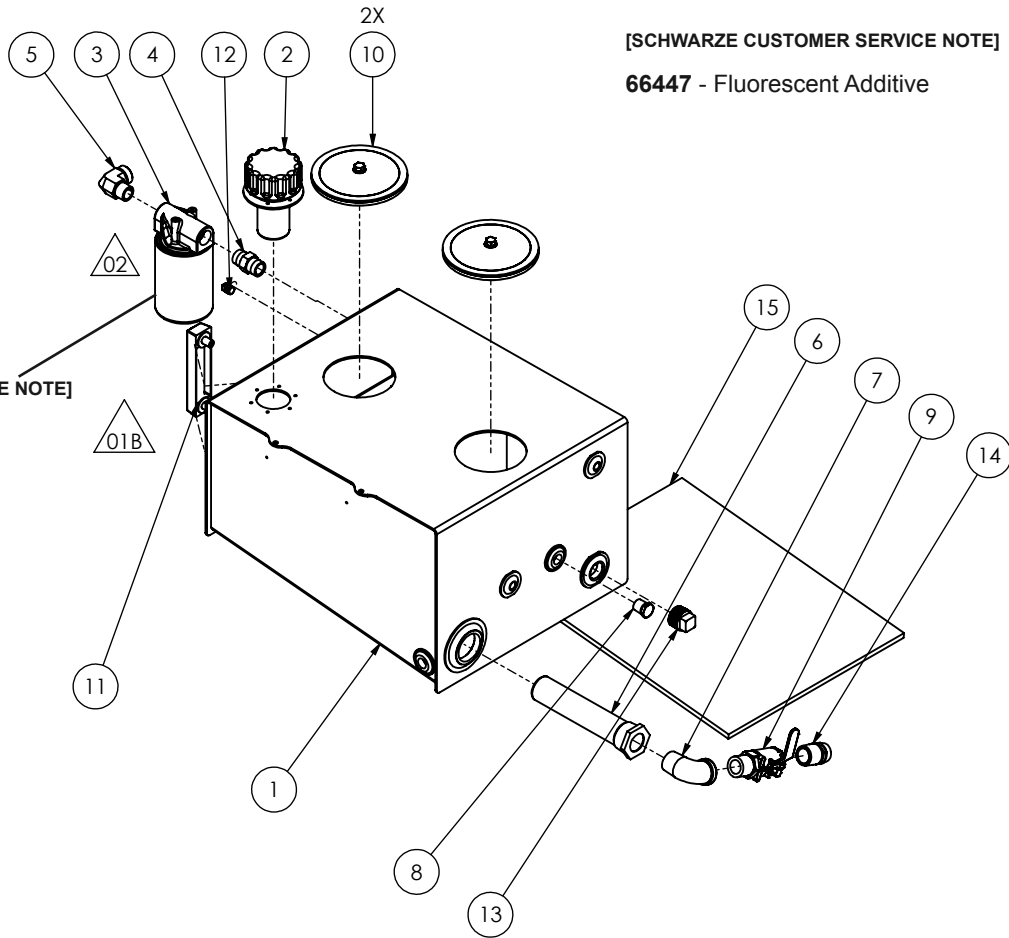

Section 6 - Power Module

204N33 - Hydraulic Tank Components

#	Part #	Description	QTY	Details
1	525349	TANK, HYDRAULIC	1	
2	20390	FILLER/BREATHER CAP	1	
3	21683	HEAD & FILTER ASSY HYDRAULIC	1	
4	26859	NIPPLE, HEX 3/4 MNPT	1	
5	61297	ELBOW 90% 3/4 MORFS X 3/4 MPT	1	
6	20391	SUCTION STRAINER	1	
7	26817	STREET ELBOW, 1.0NPT X 90DEG	1	
8	26970	PLUG, 1/2 MNPT	1	

#	Part #	Description	QTY	Details
9	27029	1.0 BALL VALVE, BRASS	1	
10	61494	COVER, TANK CLEAN-OUT	2	
11	20110	SIGHT GAUGE	1	
12	66094	ELBOW, 90, 3/8 MORF, 3/8 MPT	1	
13	20659	1" PIPE PLUG	1	
14	66100	ADAPTER, 1" MPT, 3/4" MORF	1	
15	66292	PAD, HYD TANK	1	

#	Part #	Description	QTY	Details
16	22623	TUBING, 1/4 NYLON	20	Not shown
17	20131	COUPLING, 1/8 NPT BRASS	2	Not shown
18	20139	CLAMP, .50" RUBBER LINED	7	Not shown

#	Part #	Description	QTY	Details
19	20142	ELBOW, 1/8 STREET BRASS	2	Not shown
20	23541	CONNECTOR, 1/4 TUBE 1/8 MPT	4	Not shown
21	5215502	BRACKET, REM GREASE FITTING	1	Not shown