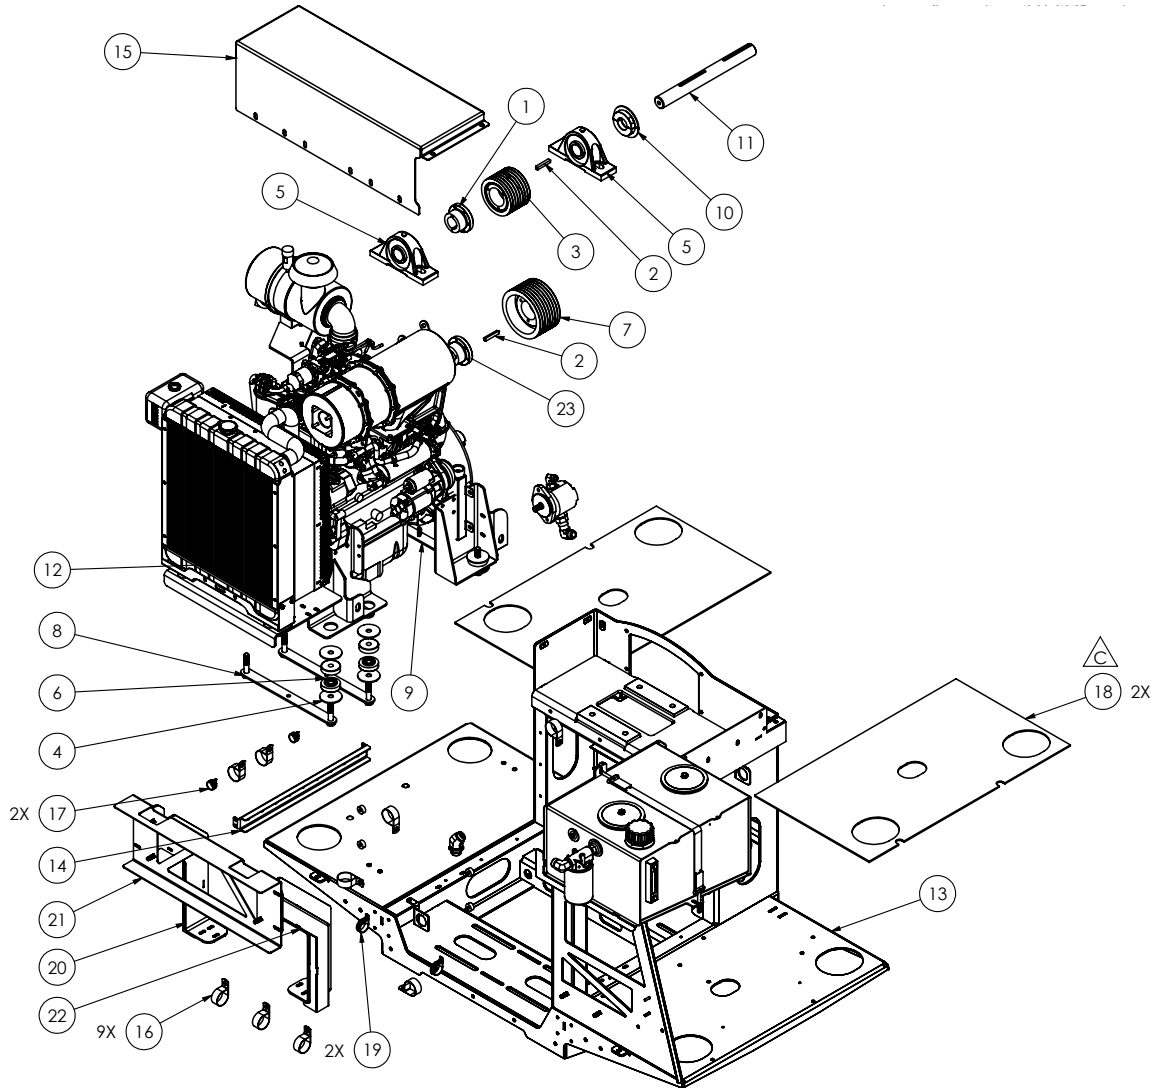

Section 6 - Power Module

204L95 - Power Module Yanmar T4Fi Components

#	Part #	Description	QTY	Details
1	20495	BUSHING SK-1-11/16" TAPERED	1	
2	5213706	KEY, 3/8 x 2-1/2"	2	
3	59573	8/3V530 PULLEY SK	1	
4	5212556	WASHER RUBBER ISOLATOR 2-7/8	12	
5	20492	MPT 27 1-11/16 BEARING	2	
6	27644	RUBBER ISOLATOR 440 LBS	12	
7	59572	8/3V690 PULLEY SK	1	
8	525185	SLIDER BAR, YANMAR	2	
9	522808	SLIDE BAR REAR	1	
10	522725	SHAFT SLINGER 1-11/16	1	
11	5211908	FAN SHAFT 17"	1	
12	65968	ENGINE, YANMAR T4F,	1	
13	525352	POWER MOD WELD,	1	
14	5222478	BEAM, HOSE RETAINER	1	

#	Part #	Description	QTY	Details
15	5222470	BELT GUARD	1	
16	25092	CLAMP, 2" COATED	9	
17	20140	CLAMP, 1.0" RUBBER LINED	2	
18	66509	POWER MODULE PAD	2	
19	20155	CLAMP, 1.50" RUBBER LINED	2	
20	525364	BRCKT, RH OIL COOL, YANMAR WLD	1	
21	525366	STIFFENER, OIL COOL, WELD	1	
22	525453	BRCKT, LH OIL COOL, YANMAR WEL	1	
23	26644	SK 1-1/2" BUSHING	1	
24	24287	AIR FILTER RESTRICTION INDICAT	1	Not shown
25	26717	GASKET, SAE "A" FLANGE	1	Not shown
26	59574	BELT, 8/3VX530	1	Not shown