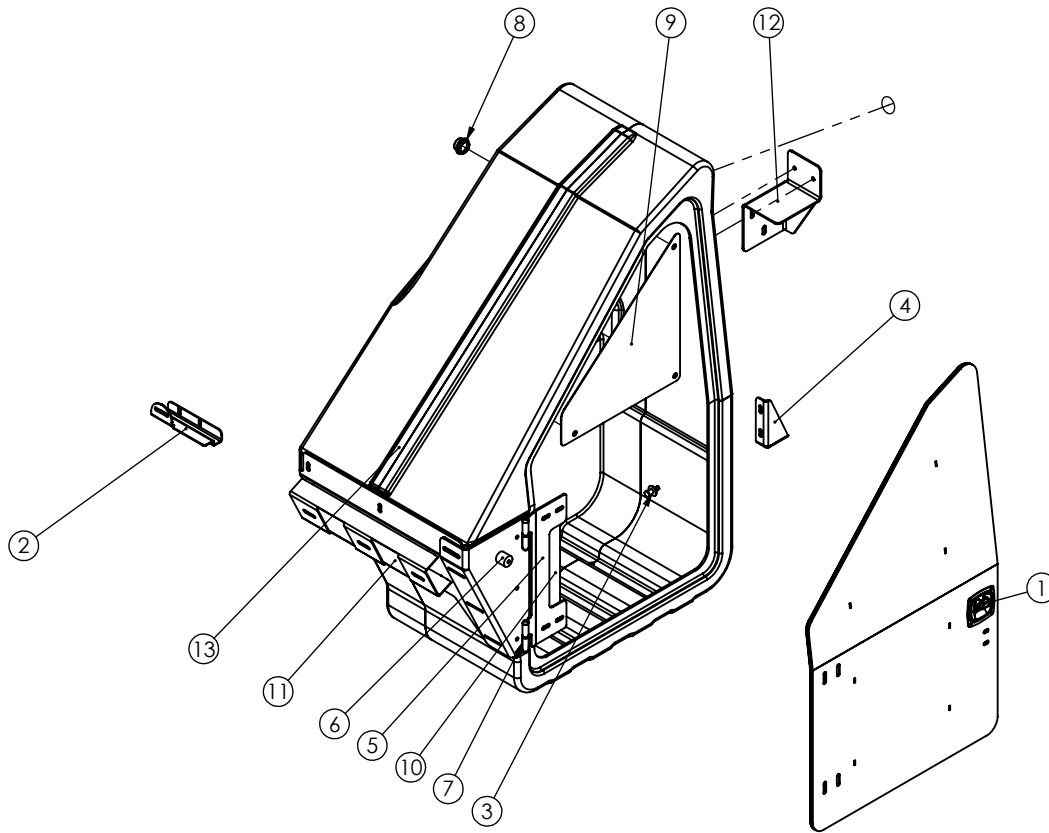

Section 5 - Sweeper & Truck Body

204L89 - Toolbox LH Components

#	Part #	Description	QTY	Details
1	204D91	TOOLBOX DOOR ASSY, LH	1	Page 47
2	5215432	LH TOOLBOX DOOR GUIDE OFFSET	1	
3	23935	LATCH, STRIKER BOLT	1	
4	5215427	LH BRACE, TOOLBOX	1	
5	524536	DOOR HINGE, LH, WELD	1	
6	23099	BUMPER,RUBBER 1 1/4 ROUND W/3/8-16 HOLE	1	
7	524534	HINGE SUPPORT, LH, WELD	1	
8	63122	LIGHT, 1-1/4 LED UTILITY	1	

#	Part #	Description	QTY	Details
9	5218572	PLATE, UPRIGHT FILLER PANEL	1	
10	524540	TOOLBOX DOOR RETAINER, WELD	1	
11	525175	TOOLBOX FRAME, T-4	1	
12	5221911	REAR TOOL BOX MOUNT, LH	1	
13	66078	LH TOOLBOX BLACK	1	
14	64595	CONNECTOR, 2WAY, RECEPT	1	
15	64610	WEDGELock, DT, 2POS, RECPT	1