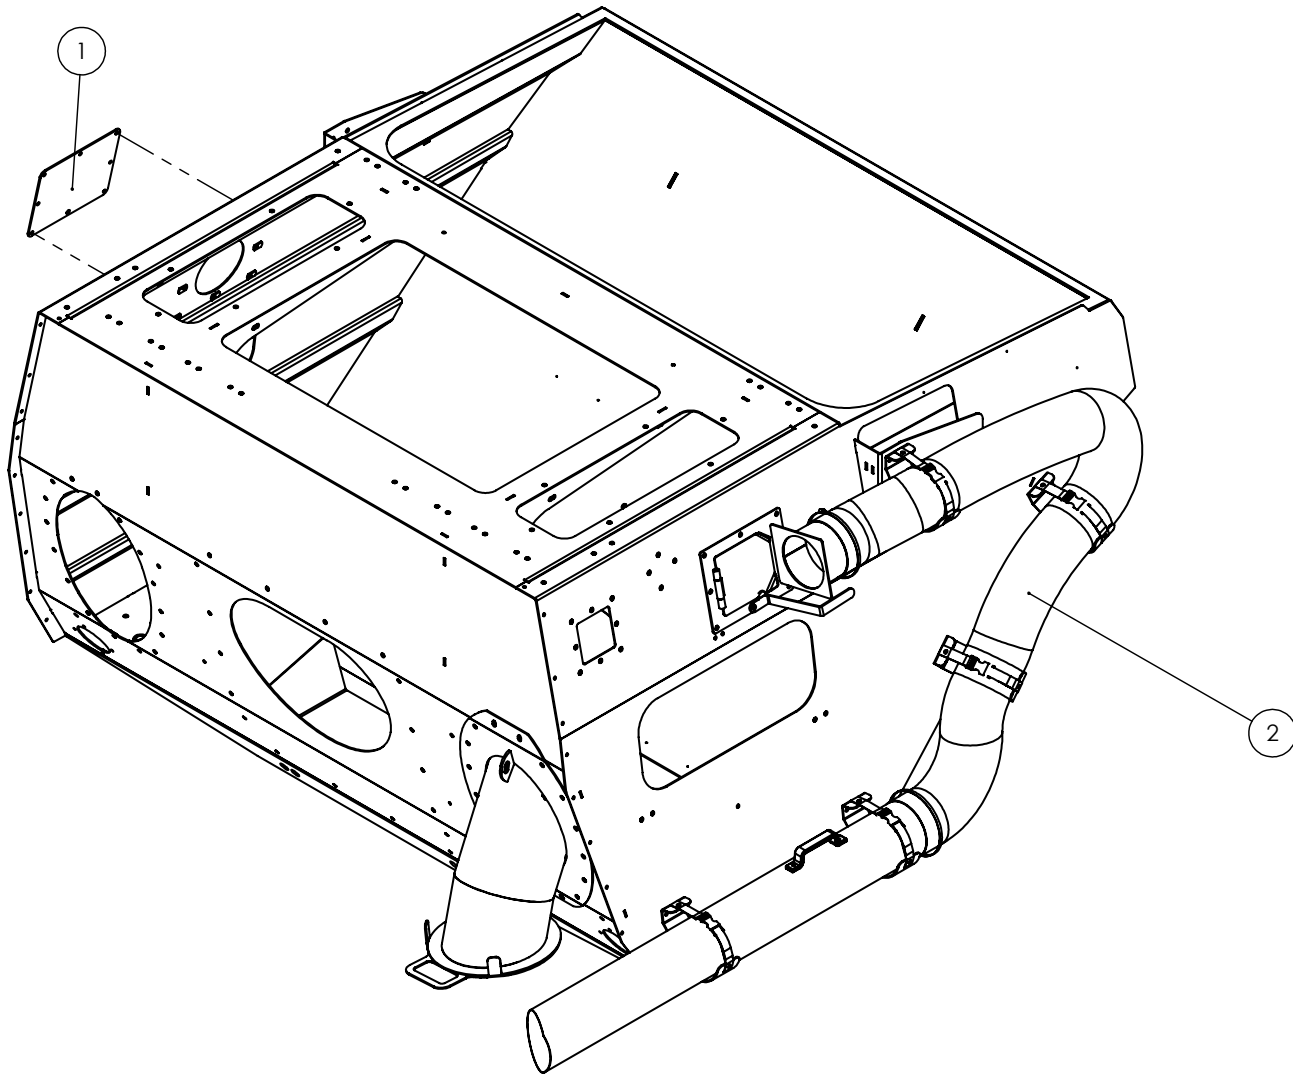

Section 3 - Debris Hopper

204M38 - Hand Hose with Block Off Plate Install

#	Part #	Description	QTY	Details
1	5222505	COVER PL, HAND HOSE	1	

#	Part #	Description	QTY	Details
2	204N65	6" HAND HOSE OPTION	1