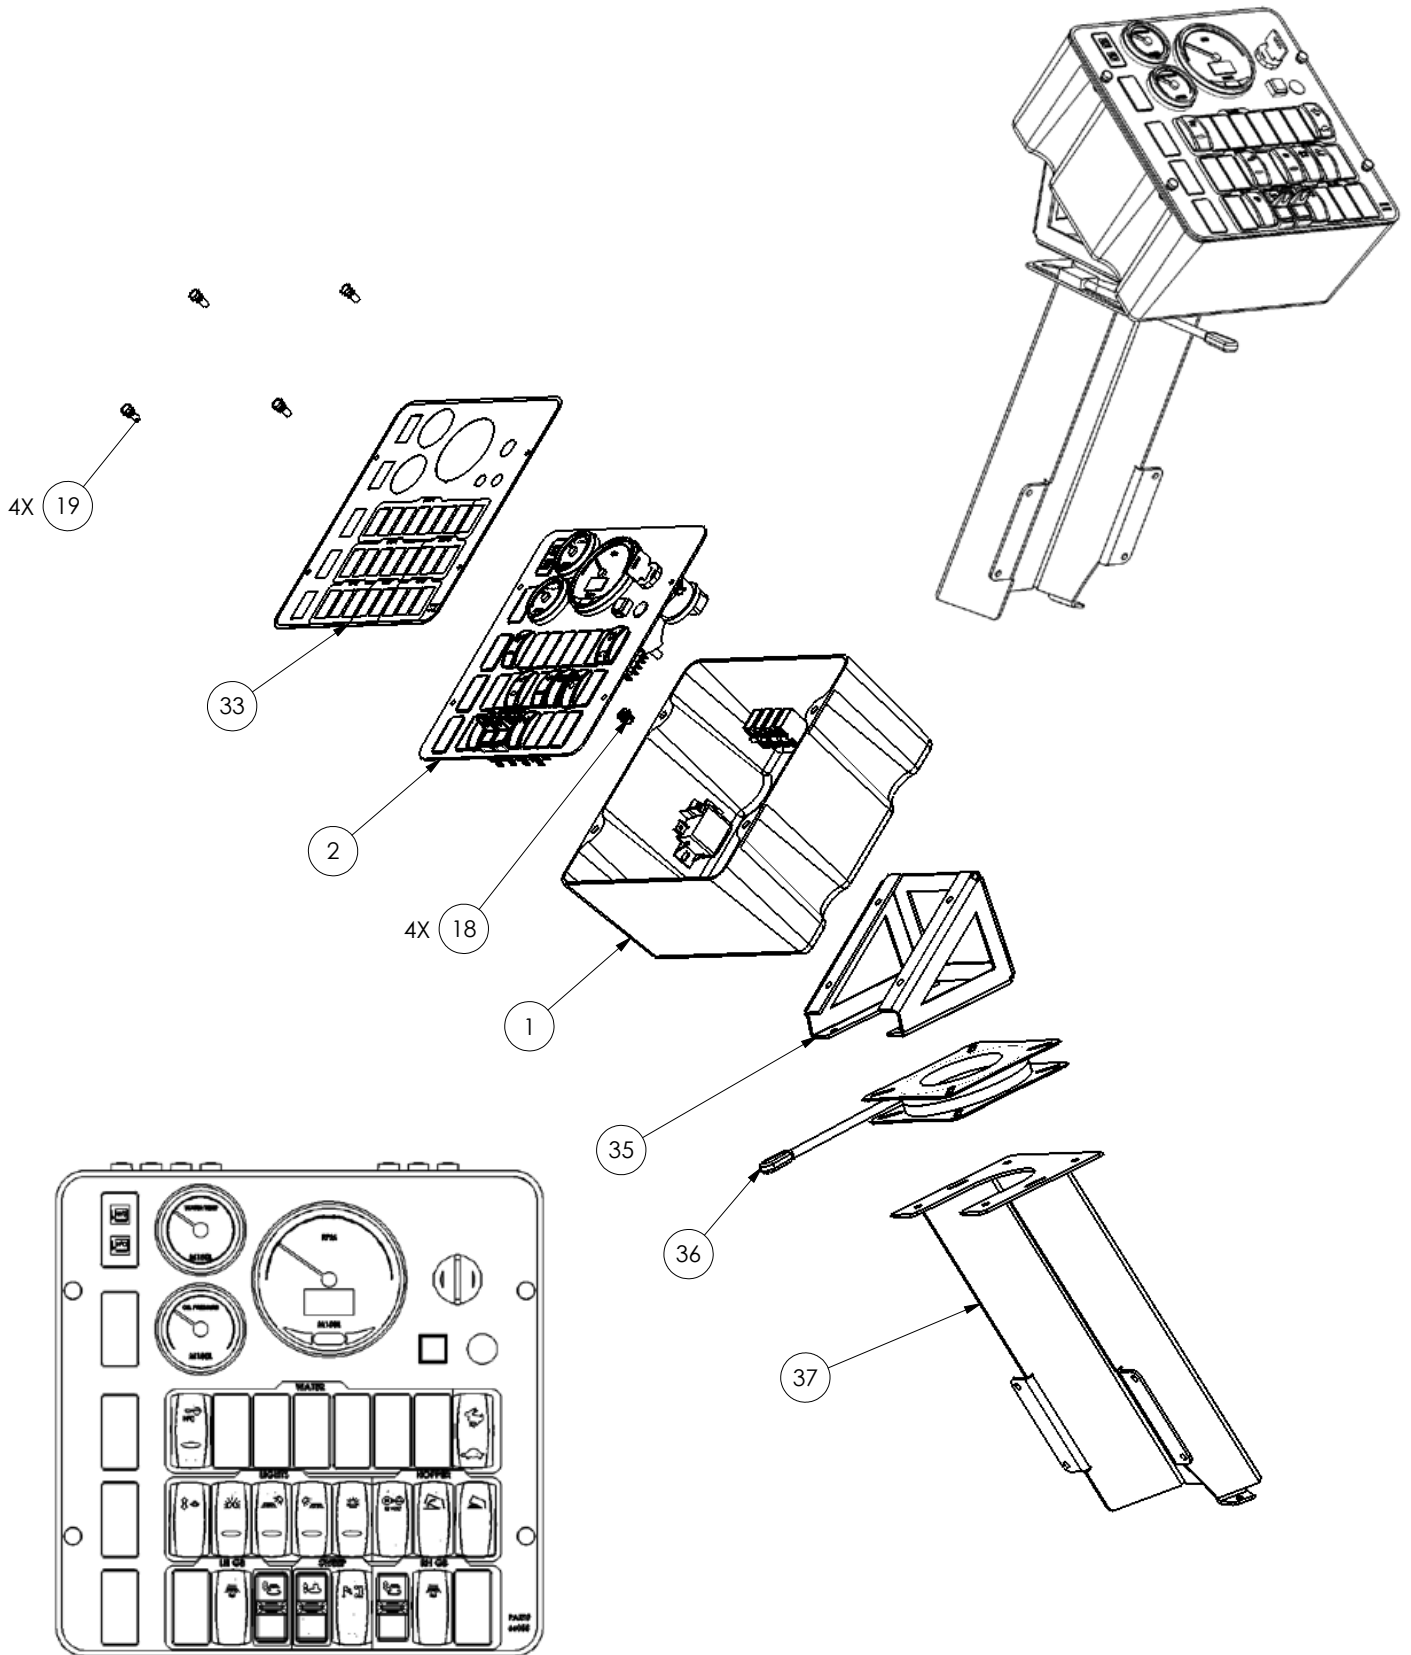

Section 1 - Instrumentation

204P93 - Console Components (Tier 4F)