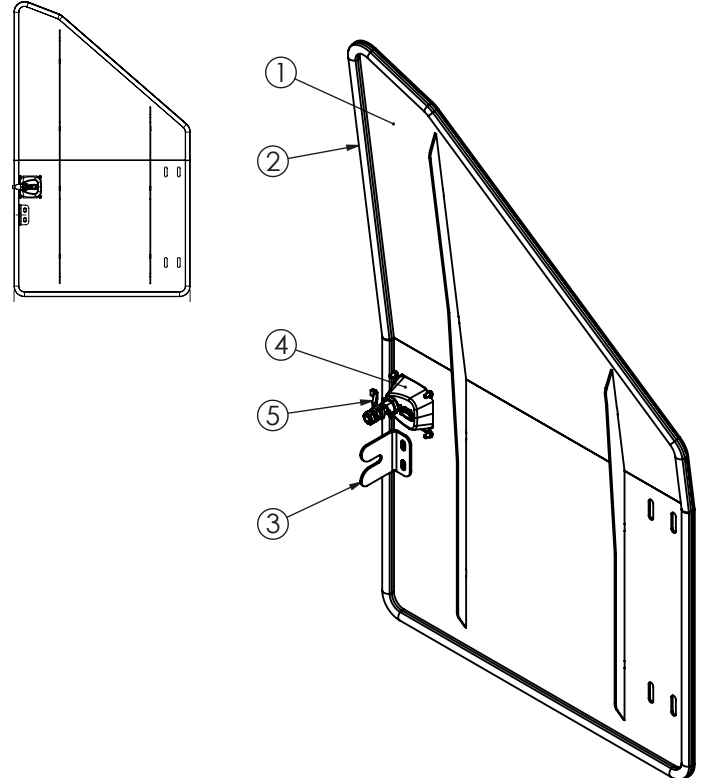

204D91 - Toolbox Door LH Comp.

#	Part #	Description	QTY	Details
1	524538	TOOLBOX DOOR, LH, WELD	1	
2	25947	EPDM D-SHAPED GASKET SEAL, 13'	1	
3	5215433	TOOLBOX DOOR GUIDE	1	
4	63120	LATCH, LOCKING	1	
5	63119	LATCH OFFSET, DEEP	1