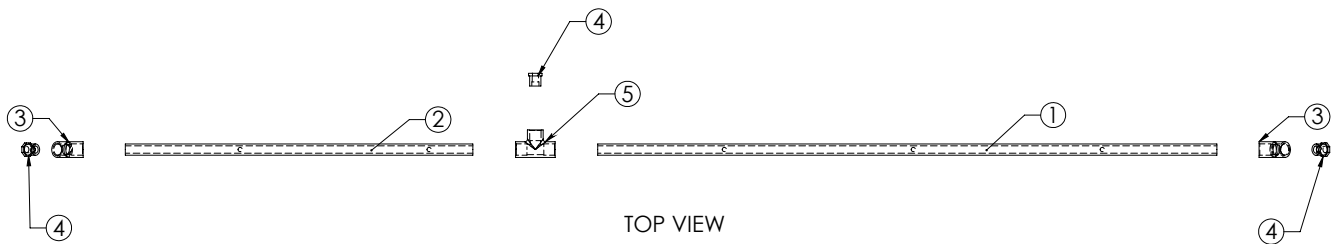

521132 - Spray Bar Tube Components

#	Part #	Description	QTY	Details
1	5204299	SPRAY BAR PIPE, LONG, 45.875"	1	
2	5204298	SPRAY BAR PIPE, SHORT, 25.75"	1	
3	23955	ELBOW, 1/2" 45 PVC SCH 80	2	

#	Part #	Description	QTY	Details
4	22259	BUSHING, 1/2 1/4 THREADED	3	
5	22258	TEE, 1/2" PVC SCH 80	1