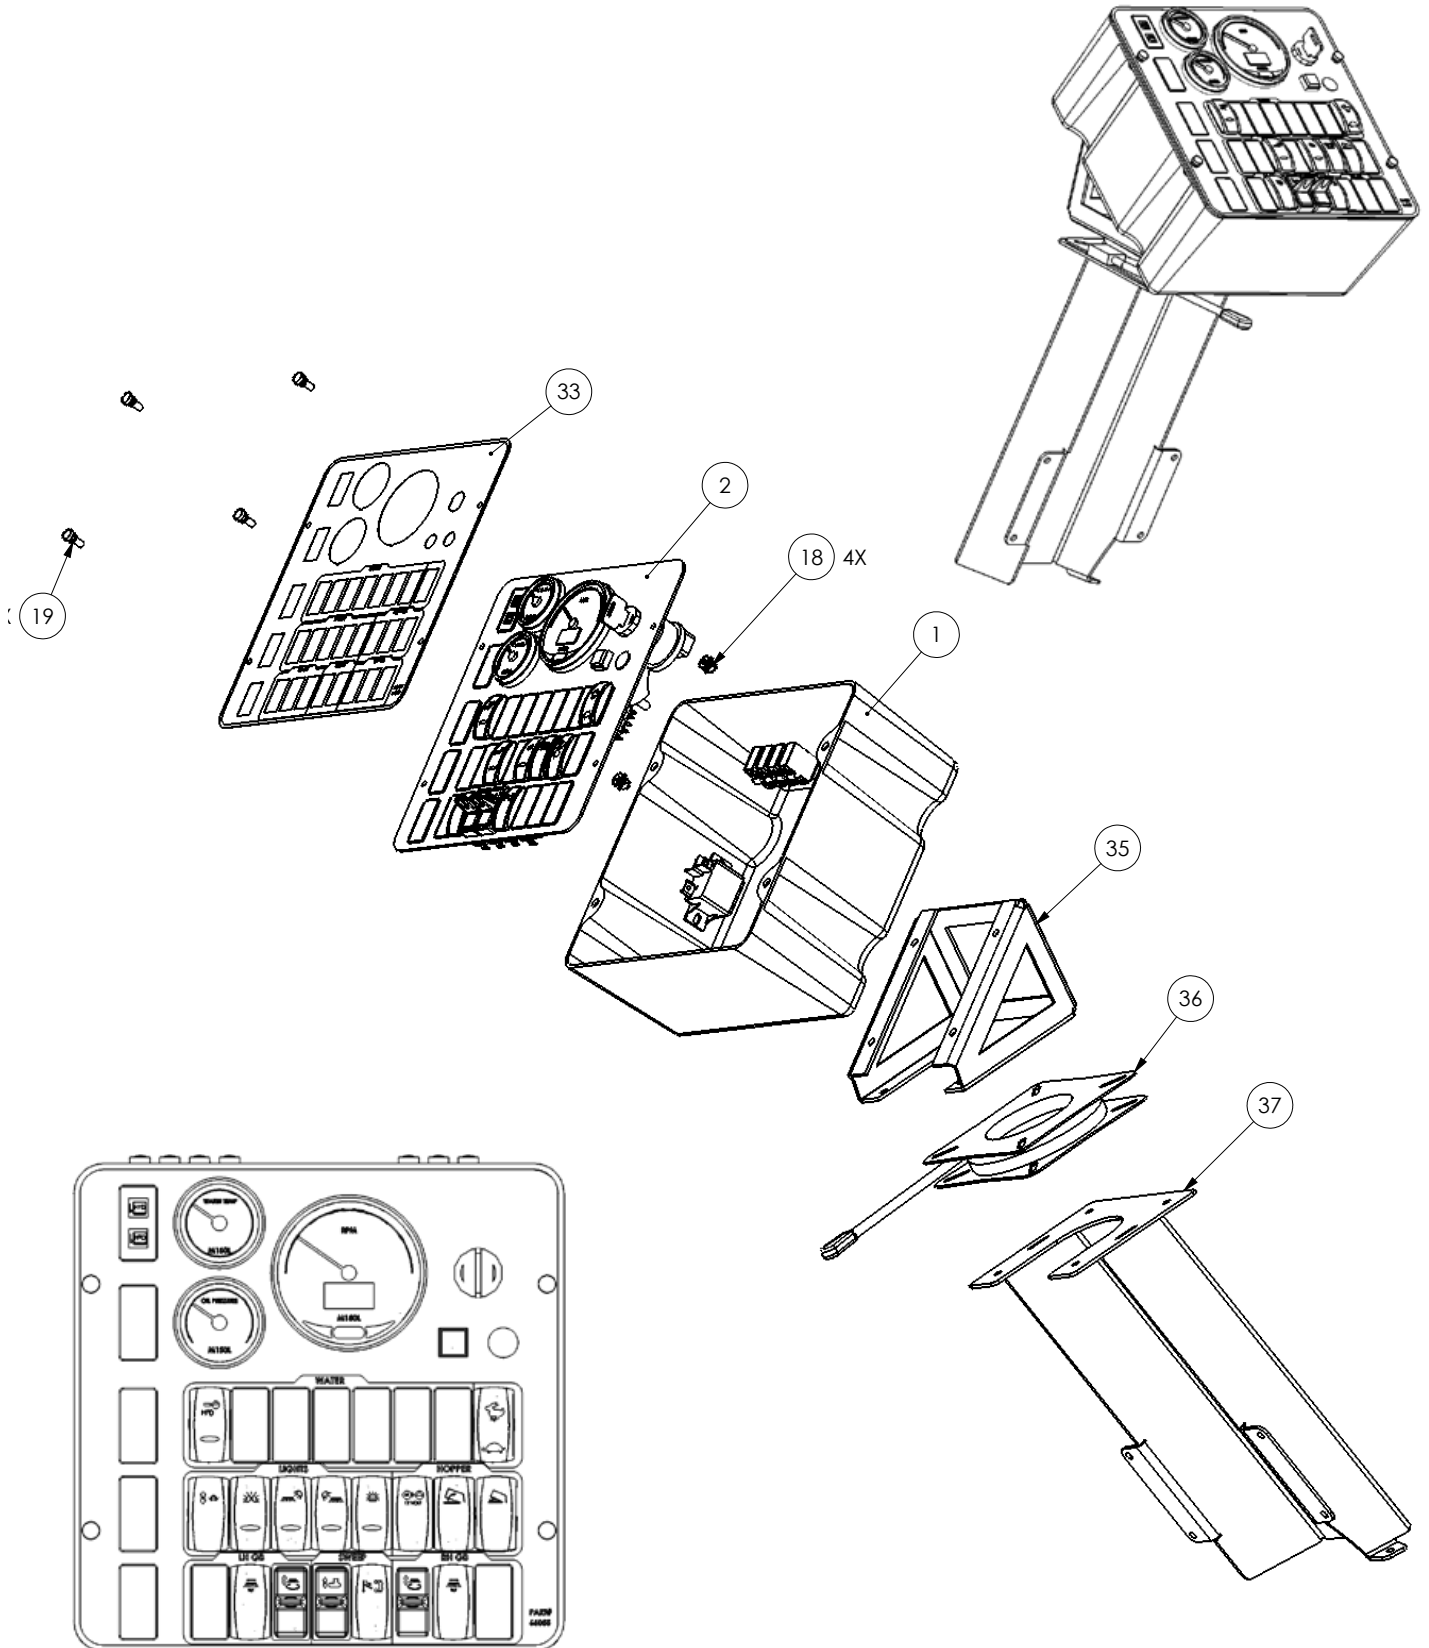

Section 1 - Instrumentation

204P94 - Console Components (Tier 4i)