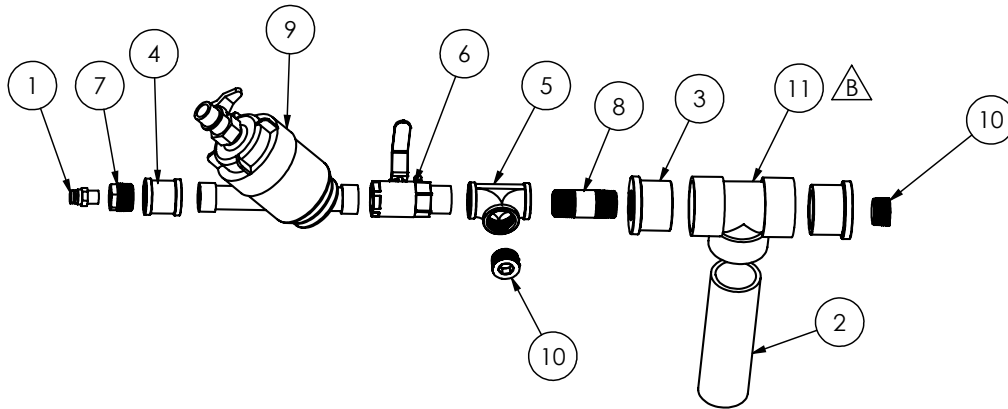

Section 7 - Water System

204N52 - Water Filter Components

#	Part #	Description	QTY	Details
1	28983	ADAPTER, 3/8 NPT X 3/8 P2C	1	
2	5222497	PIPE, WATER FILTER	1	
3	55456	BUSHING, 2.0 SLIP X 1.0 NPT	2	
4	66321	COUPLING, 1"NPT, BRASS	1	
5	66324	TEE, 1" FEMALE NPT, BRASS	1	
6	27029	1.0 BALL VALVE, BRASS	1	
7	66323	BUSHING, 1" TO 3/8", NPT, BRASS	1	

#	Part #	Description	QTY	Details
8	66320	NIPPLE, 1" NPT X 3", BRASS	1	
9	66083	FILTER HOUSING/W SCREEN 1" WATER	1	
10	66280	PLUG, 1 NPT HOLLOW HEX	2	
11	29167	TEE, 2" SCH 80 PVC	1