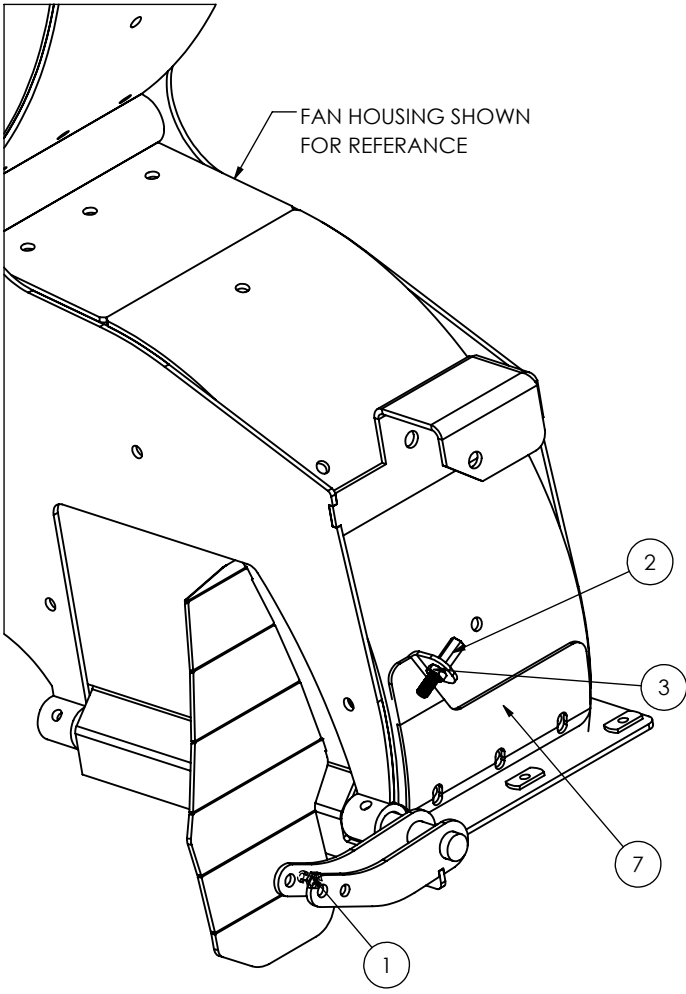

Section 6 - Power Module

204P16 - Leaf Bleeder Indicator

#	Part #	Description	QTY	Details
1	21247	BOWDEN PIN	1	
2	22244	3/8 CHOKE BULKHEAD CONNECTOR	1	
3	33046	.375-24 THIN HEX NUT	1	
4	22825	LEAF BLEEDER DECAL	1	

#	Part #	Description	QTY	Details
5	5222864	RISER, BLEEDER INDICATOR	1	
6	22245	CHOKE CABLE 180" NOT SHOWN	1	
7	5222744	BRACKET, LEAF BLEED CABLE	1