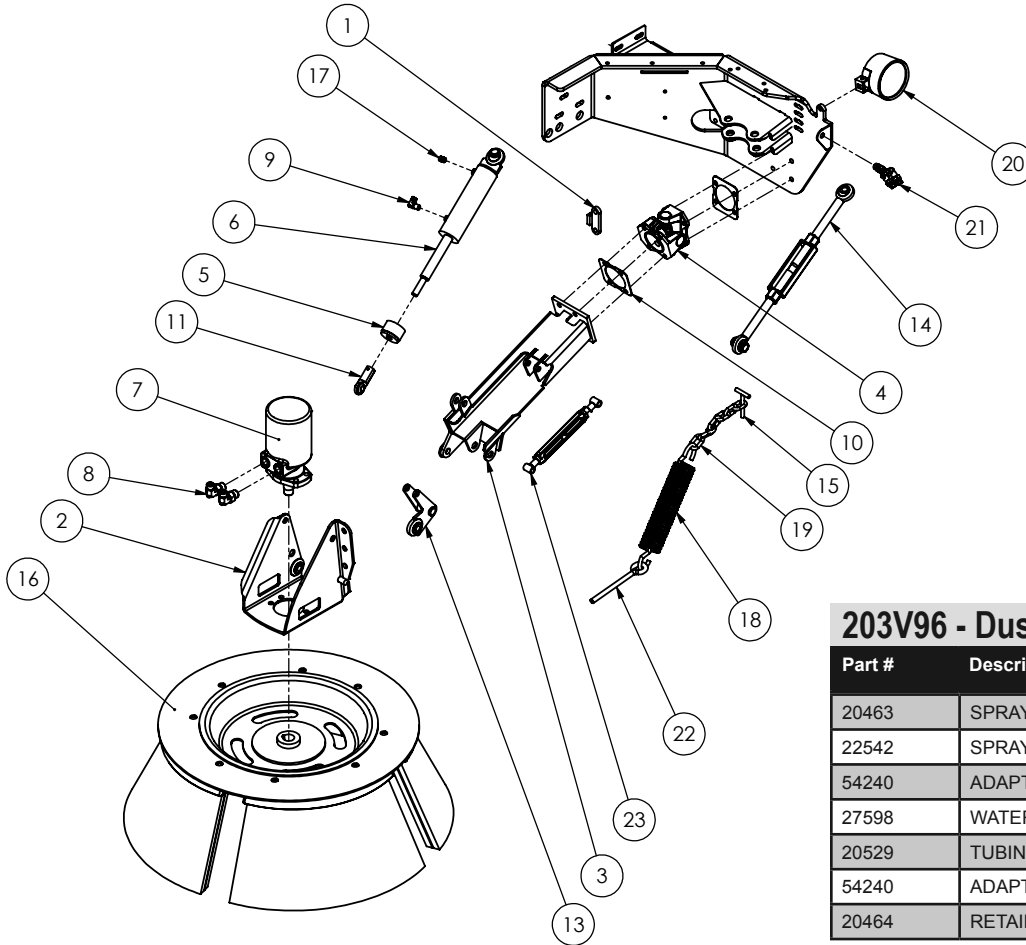

Section 4 - Side Brooms

204M90 (Gas) / 204M50 (Diesel) - RH Side Broom Components

203V96 - Dust Suppression

Part #	Description	QTY
20463	SPRAY TIP, DOUBLE SWIVEL, PVC	1
22542	SPRAY TIP, YELLOW	2
54240	ADAPTER, 3/8 P2C X 1/4 NPT	1
27598	WATER FILTER 100 MESH (PLASTIC)	2
20529	TUBING, 3/8" NYLON	10
54240	ADAPTER, 3/8 P2C X 1/4 NPT	1
20464	RETAINER	2

#	Part #	Description	QTY	Details
1	522956	STOP SHIM, GB	1	
2	522105	RH G/B MOTOR MOUNT	1	
3	521851	BROOM ARM, RIGHT	1	
4	521794	U-JOINT BROOM ARM PIVOT	1	
5	521627	BROOM CYLINDER SPACER WELDMENT	1	
6	521093	CYLINDER 2 X 5 BROOM INNER	1	
7	65620	MOTOR, HYD. MAG MNT, TAPER SH	1	
8	61047	ELBOW, 90° 1/2 MORFS X 5/8 MORB	2	
9	65766	ELBOW, 90° 1/4 MORFS X 1/4 NP	1	
10	5207349	SHIM, FLANGE YOKE	2	
11	5207160	5/8-18 ROD END DRILLED & TAPPED	1	
12	525300	BRKT, RH G/B (GAS TRUCK)	1	204M50
12	523861	BRKT, RH G/B (DIESEL TRUCK)	1	204M90

#	Part #	Description	QTY	Details
13	522424	TILT ADJUSTER RH G/B	1	
14	522374	TURNBUCKLE, 7/8	1	
15	522209	TEE PIN G/B SPRING RETAINER	1	
16	300244	DISC, GUTTER BROOM	1	
17	21930	PLUG, 1/4" NPT VENTED PIPE	1	
18	21478	SPRING, 2" X 12"	1	
19	20816	CHAIN, 5/16", 16-1/4" LONG	1	
20	61541	LED PAR 36 FLOOD LIGHT	1	
21	203V96	DUST SUPPRESSION, GB	1	
22	65597	EYEBOLT 1/2-13 X 6" LONG, T3	1	
23	520941	TILT ADJUSTER GUTTER BROOM	1	
24	525268	HOSE, MNFLD, TO RH GB MTR	1	
25	525383	HOSE, RH GB MTR PRESSURE	1	
26	525384	HOSE, RH GB LIFT CYL	1