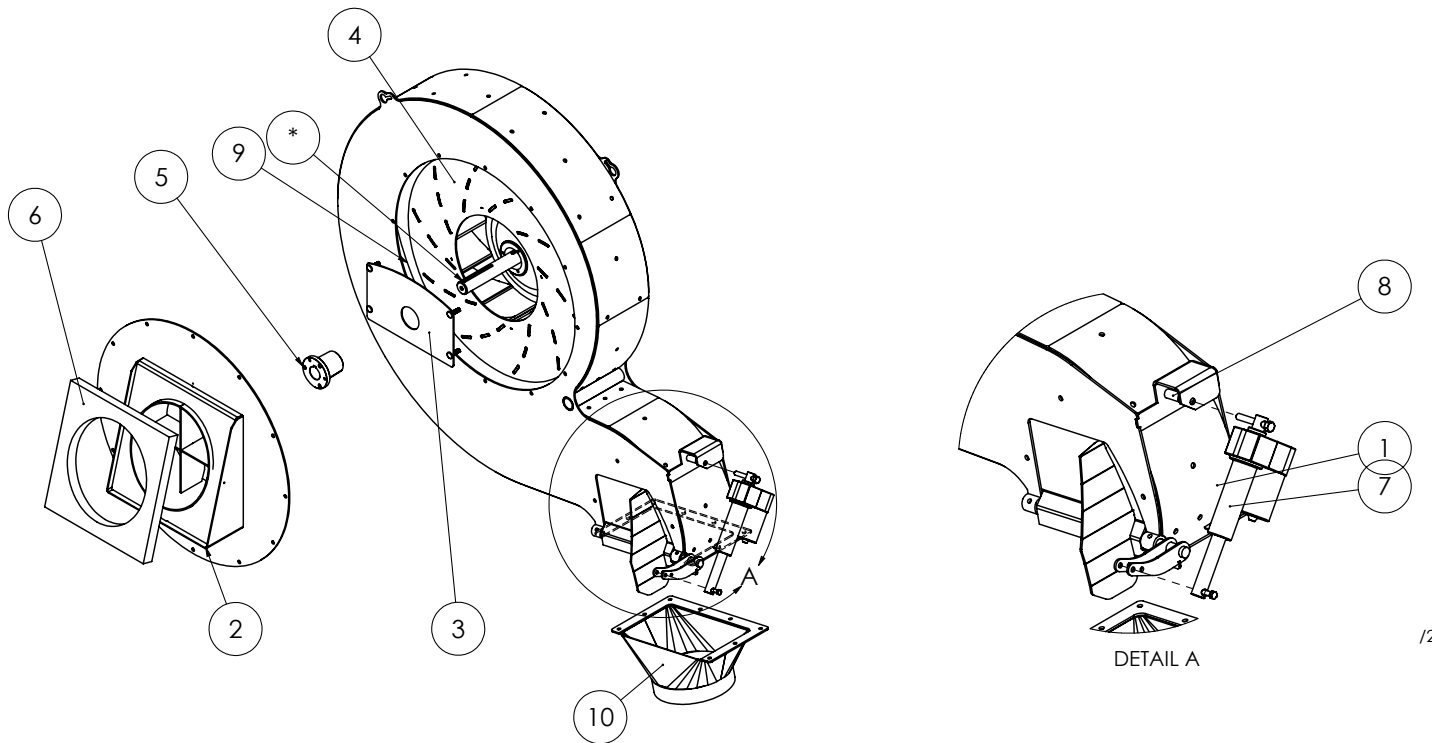

Section 6 - Power Module

204M11 - Fan Housing Components

#	Part #	Description	QTY	Details
1	300815	FAN HOUSE WELD	1	
2	522361	FAN HOUSING BACK PLATE	1	
3	522373	BEARING PORT COVER ASSY	1	
4	523353	30", 5-3/8" WHISPER WHEEL FAN	1	
5	20478	BUSHING Q1 1-11\16" SPLIT TAPER	1	
6	26669	FAN SEAL	1	

#	Part #	Description	QTY	Details
7	28687	ACTUATOR, 4"	1	
8	3002200	BLEEDER ACTUATOR SPACER	1	
9	64825	RUBBER LINER, FAN HSNG	1	
10	525207	FAN EXIT, BOLT ON	1	
11	64595	CONNECTOR, 2WAY RECPT	1	
12	64610	WEDGELOCK, DT, 2POS RECPT	1	

203J02 - Remote Grease Fittings, Fan

Part #	Description	QTY	Details
+23541	1/4 AIR X 1/8 NPT BRASS	4	
+20131	COUPLING, 1/8 NPT (BRASS)	2	
+20139	CLAMP, 1/2" RUBBER COATED	7	
+5215502	BRKT,REMOTE GREASE FITTING	1	
+29686	DECAL, IMPORTANT GREASE FAN	1	
+22623	TUBING, 1/4 NYLON	20	
+20142	ELBOW, 1/8 NPT 90 STREET BRAS	2	

204P33 - Block Heater, Yanmar

Part #	Description	QTY	Details
+66481	BLOCK HEATER, YANMAR ENGINE	1	
+66482	CORD, BLOCK HEATER, YANMAR ENG	1