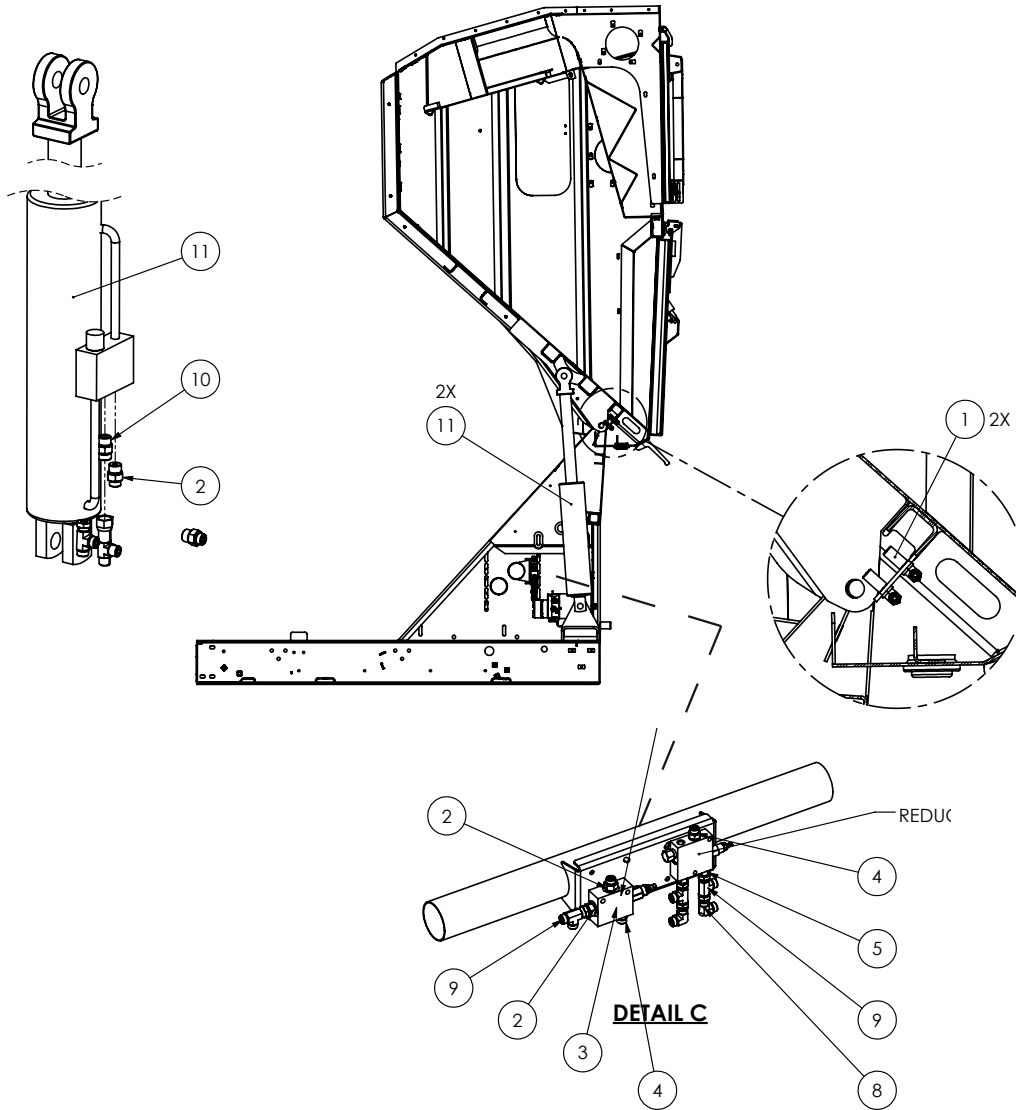

Section 3 - Debris Hopper

204M40 - Hopper Dump Components

#	Part #	Description	QTY	Details
1	62884	TEE, BULKHEAD BRANCH 04-04-04	2	
2	61043	3/8" MORFS X 1/2" MORB	4	
3	25186	MANIFOLD & CART	1	
4	61019	3/8" MORFS X 3/8" MORB	2	
5	61373	ADAPTOR	2	
6	61993	RUN TEE, 1/2" FORFS X 3/8" MOR	2	
7	63767	REDUCING VALVE ASSY, SUN	1	
8	61042	ELBOW,90 3/8 FORFS X 3/8 MORFS	2	
9	61691	TEE, 3/8" FORFS X MORFS X MORF	3	
10	61014	1/2" MORFS X 1/2" MORB	2	
11	64227	DUMP CYLINDER W/ C'BALANCE	2	
12	525239	REDUCING VALVE TO MANIFOLD	1	Not shown
13	525240	RIGHT HOPPER DOOR CYL TO BLKHD TEE	2	Not shown

#	Part #	Description	QTY	Details
14	525241	LEFT HOPPER DOOR CYL TO BLKHD TEE	2	Not shown
15	525242	MANIFOLD TO SEQUENCE VALVE TEE	1	Not shown
16	525243	BLKHD TEE TO SEQUENCE VALVE TEE	2	Not shown
17	525416	HOSE, RH CYLINDER TO REDUCING VALVEB2	1	Not shown
18	525417	HOSE, LH CYLINDER TO SEQUENCE VALVE	1	Not shown
19	525245	PORT 3 REDUCING VALVE TO SEQUENCE VALVE	1	Not shown
20	525246	DUMP CYL TO DUMP CYL	2	Not shown
21	525247	REDUCING VALVE TO TANK	1	Not shown