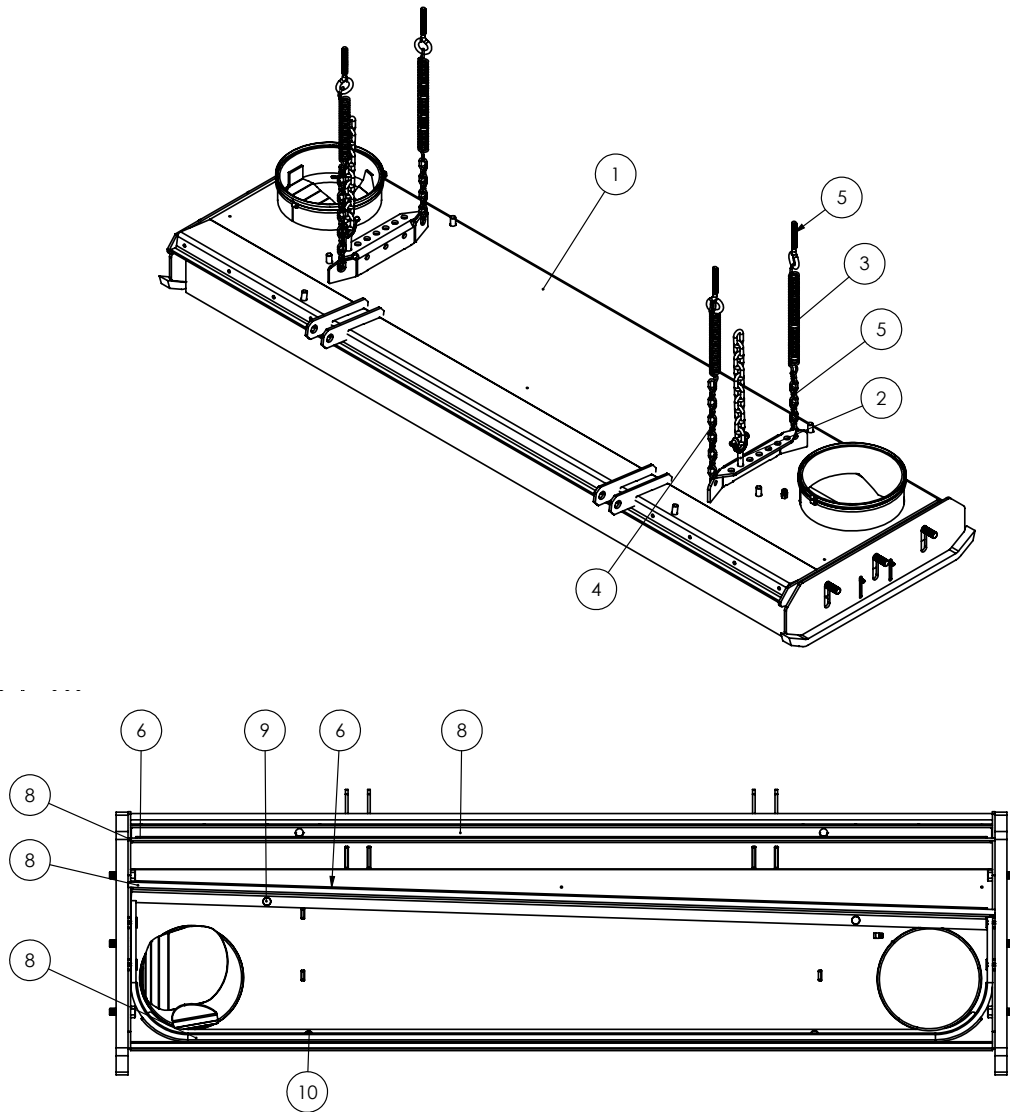

Section 2 - Debris Pickup System

204P28 Sweeping Head Mounting Components

#	Part #	Description	QTY	Details
1	525404	WELD, SWEEP HEAD	1	
2	522355	LIFT CHAIN & STUD SWEEPING HE	2	
3	21475	SPRING, HEAD 1 X 12	2	
4	20815-12	CHAIN, 3/16 12 LINKS	2	
5	30620	EYEBOLT, 3/8-16 X 3"	4	
6	3001333	FRONT CLAMP 82" HEAD	2	
8	524249	WELD, FRONT FLAP MOUNT, S-SER	1	

#	Part #	Description	QTY	Details
9	524278	WELD, ANGLE FLAP MOUNT, S-SER	1	
10	524279	WELD, REAR FLAP MOUNT, S-SER	1	
11	5218484	MOUNT STRIP, REAR FLAP, HEAD	1	
12	22615	SPRING, HEAD & BROOM	2	
13	20825	HOSE CLAMP 12"	4	
14	20142	ELBOW, 1/8 STREET BRASS	1	
15	54729	ADAPTER, 1/8 MPT X 1/4 AIR TUBE	1	

203974 - Standard Hose Kit

Part #	Description	QTY	Details
+20825	CLAMP, 12" HOSE	4	
+21035	HOSE, 10" FLEX BLACK PER FT	4	

203975 - Heavy Duty Hose Kit

Part #	Description	QTY	Details
+29079	HOSE, 10 X 30 w/3.5" CUFFS	2	
+24050	10-1/8 STAINLESS HOSE CLAMP	4