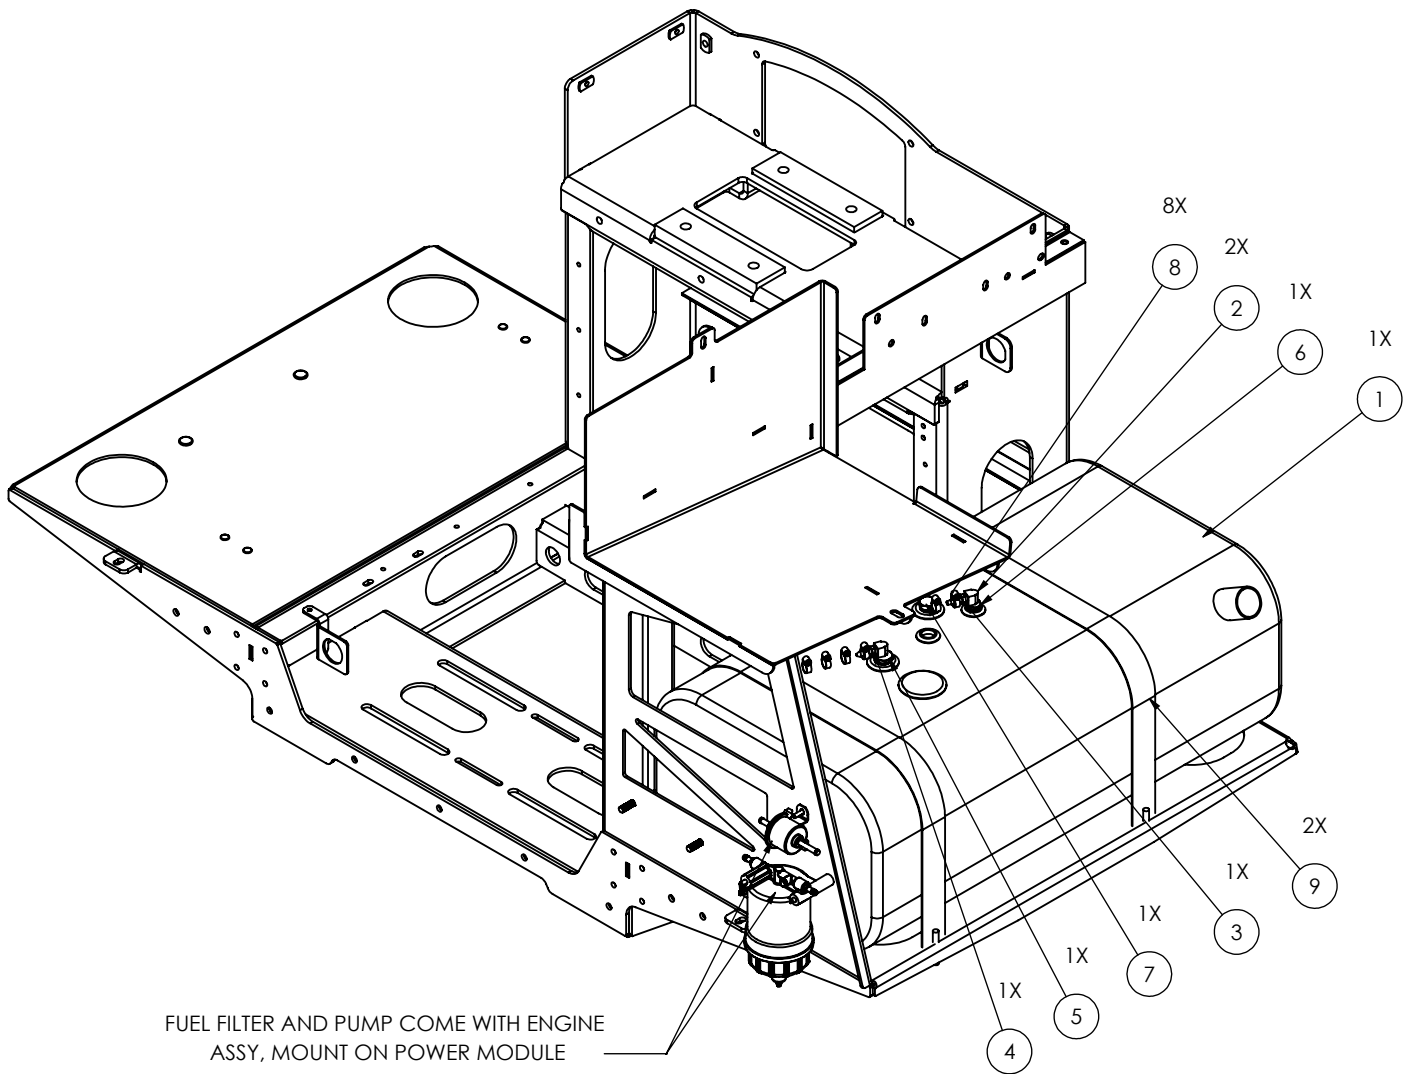

Section 5 - Sweeper & Truck Body

204N34 - Fuel System Components

#	Part #	Description	QTY	Details
1	64133	FUEL TANK, 35 GAL, S-SERIES	1	
2	20133	ELBOW,90,1/4 MNPT X FNPT	2	
3	20064	BARB,1/4 HOSE X 1/4 MNPT	1	
4	20136	BARB,5/16 HOSE X 1/4 MNPT	1	
5	27191	BUSHING, 3/4 MNPT X 1/4 FNPT	1	
6	20247	1/2" X 1/4" BUSHING	1	

#	Part #	Description	QTY	Details
7	29453	PLUG,3/4 NPT HEX BRASS	1	
8	20150	HOSE CLAMP, #6	6	
9	525328	WELD, STRAP, 35 GAL FUEL TANK	2	
10	64065	INSUL, FUEL TANK STRAP	88"	Not shown
11	24040	BATTERY, STUD V31-S7G	2	Not shown