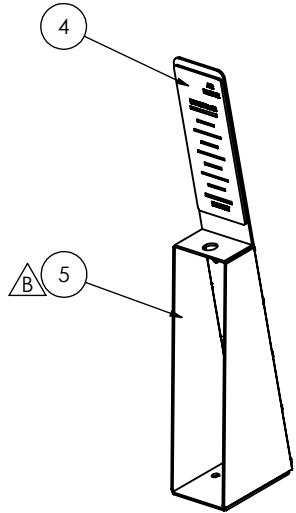

Section 6 - Power Module

204P16 - Leaf Bleeder Indicator

#	Part #	Description	QTY	Details
1	21247	BOWDEN PIN	1	
2	22244	3/8 CHOKE BULKHEAD CONNECTOR	1	
3	33046	.375-24 THIN HEX NUT	1	
4	22825	LEAF BLEEDER DECAL	1	

#	Part #	Description	QTY	Details
5	5222864	RISER, BLEEDER INDICATOR	1	
6	22245	CHOKE CABLE 180" NOT SHOWN	1	
7	5222744	BRACKET, LEAF BLEED CABLE	1