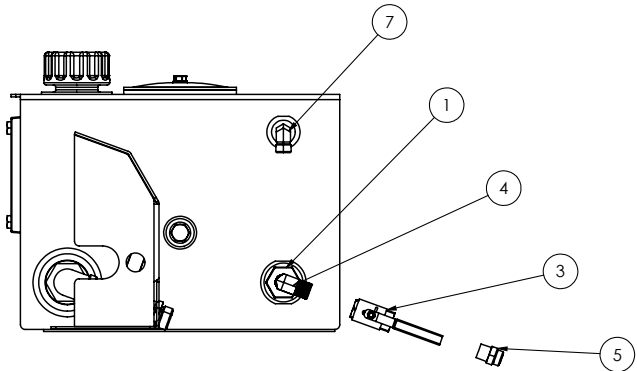

HYDRAULIC TANK ADD ONS

#	Part #	Description	QTY	Details
1	26813	NO BYPASS SUCTION STRAINER	1	
2	24089	12V DC HYD PUMP	1	
3	27027	1/2" FEMALE BALL VALVE	1	
4	20965	1/2 NPT MALE PIPE 90	1	
5	64078	ADAPTER, 1/2" MORB X 1/2" MNPT	1	
6	61374	ADAPTER, 1/2" MORFS X 3/8" MOR	1	
7	66094	ELBOW, 90, 3/8 MORF, 3/8 MPT	1	
8	61019	3/8" MORFS X 3/8" MORB	1	

#	Part #	Description	QTY	Details
9	61042	ELBOW,90 3/8 FORFS X 3/8 MORFS	1	
10	525272	HOSE, DC PUMP TO TANK/ MNFLD	2	
11	525273	HOSE, TANK TO DC PUMP	1	
12	20469	PLUG, 3/8 SAE HEX	1	
13	5222735	COVER, DC PUMP CABLES	1	
14	525438	CABLE, BATTERY, NEG, 126 INCH	1	
15	525439	CABLE, BATTERY, POS, 129 INCH	1	
16	23081	REPLACEMENT SOLENOID