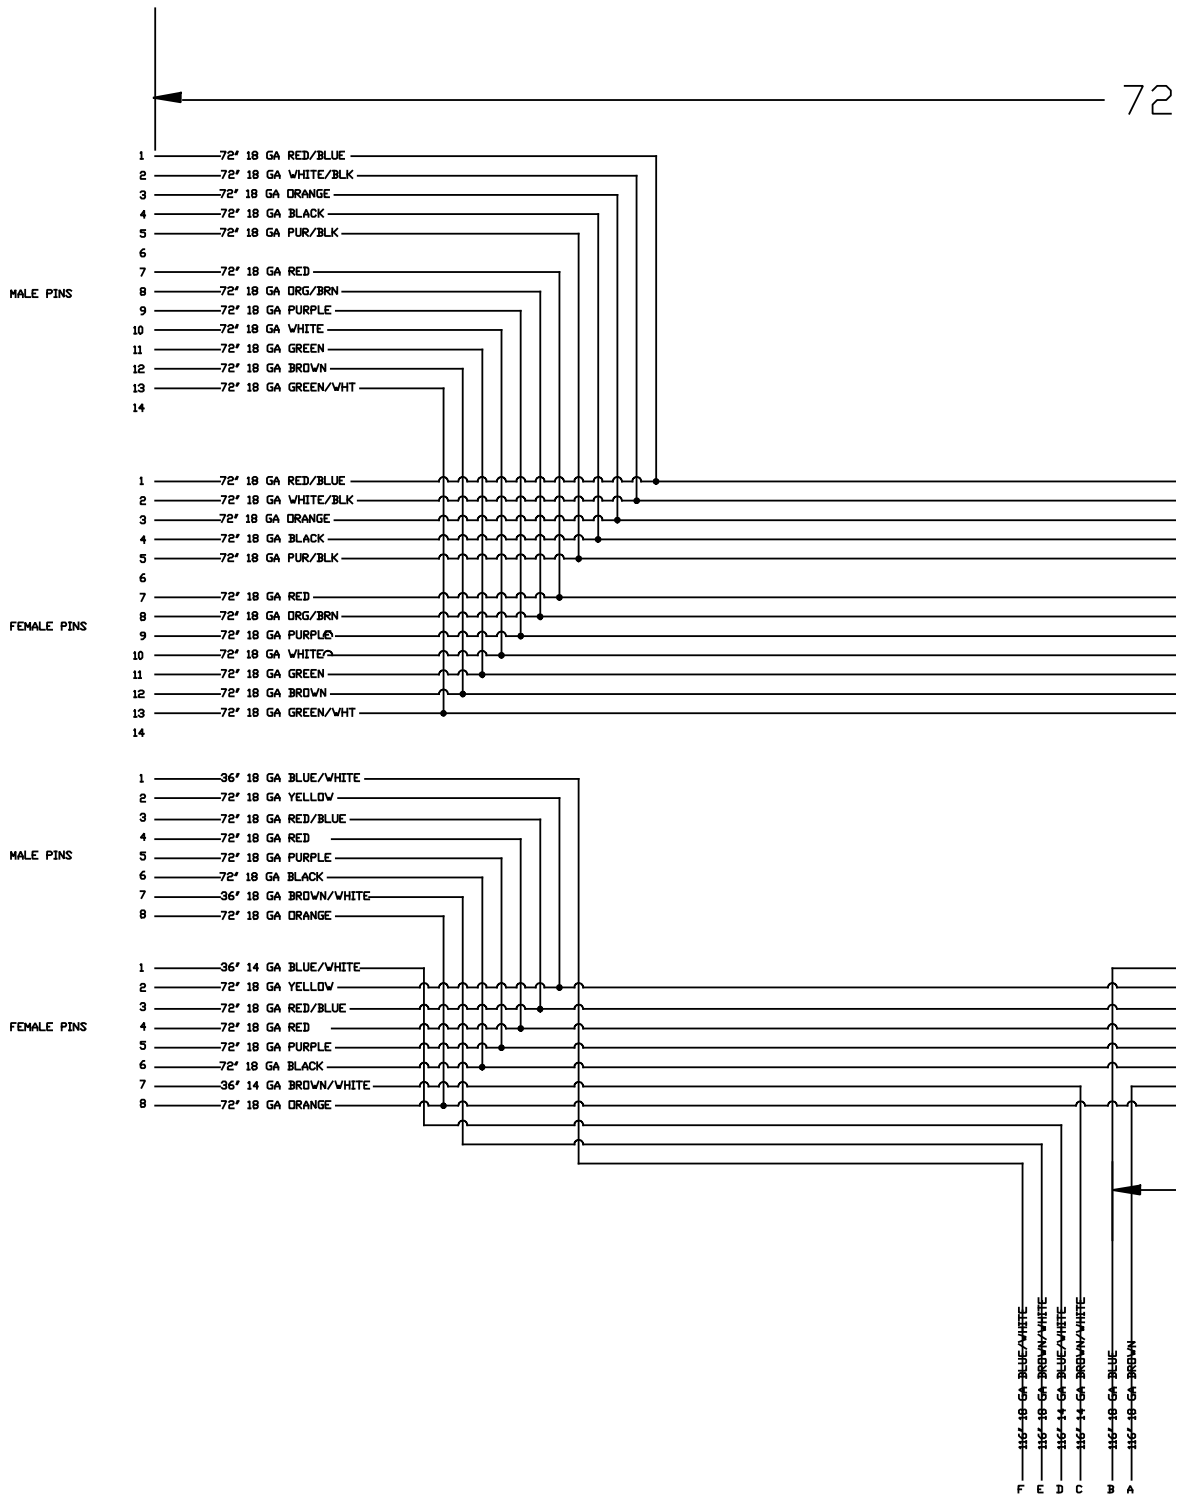

Section 9 - Electrical

SK-1750 - Dual Steering Wiring Harness

BACK OF CONNECTOR
YAZAKI 7123-1689-90
REAR HOLDER 7137-6083-90

WASHER								
OFF		○	○					
INT		○	○					
LOW		○						
HIGH	○							
FUNCTION TERMINAL	H 4	L 7	P 3	W 6	B 8	GRD 1