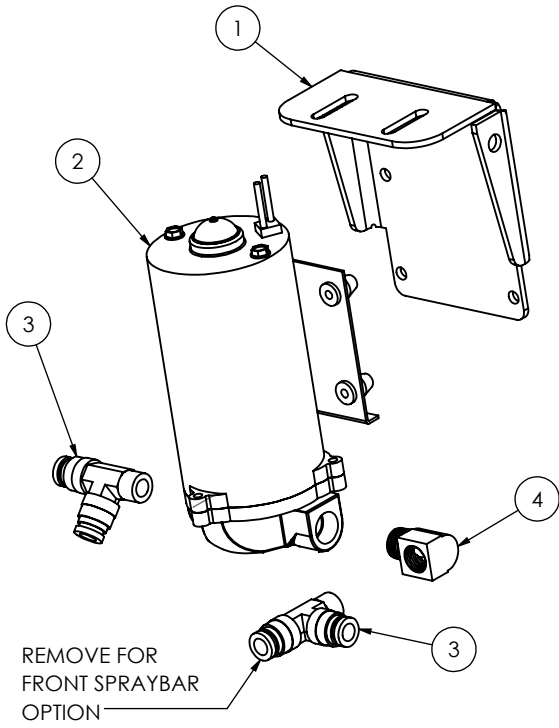

Section 7 - Water System

204N53 - Water Pump Components

#	Part #	Description	QTY	Details
1	5218608	BRKT, WATER PUMP MOUNT, S-SERI	1	
2	21323	PUMP, 12 VOLT WATER	1	
3	20658	TEE,RUN,3/8 NPT X 3/8 P2C	2	
4	20975	ELBOW, 3/8 " NPT STREET BRASS	1